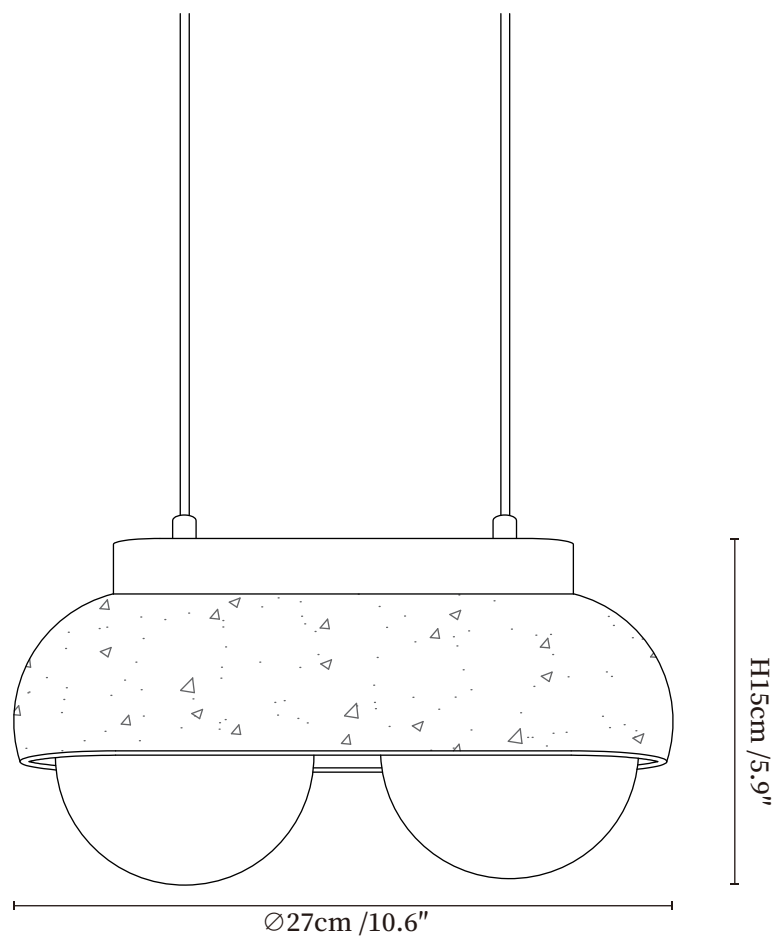

SPECIFICATION SHEET

SPECIFICATION DETAILS

*For custom options, consult factory for details

Fixture Dimensions	Ø 10.6" x H 5.9"
Light source	G9 (bulb not included)
Wattage	MAX 5W incandescent bulb or LED equivalent.
Voltage	AC 110-240V
Mounting	Hardwired.
Dimming	Compatible with dimmable bulbs (bulb not included)
Control method	Compatible with common wall switches (
Finishes	Wood Color, Yellow Travertine.
Shade Details	White.
Material	Metal, Yellow Travertine, Wood, Glass.
Wire Length	The standard length of the suspended wire is 59 "(150 cm) and the length is adjustable.

SPECIFICATION SHEET

SPECIFICATION DETAILS

*For custom options, consult factory for details

Fixture Dimensions	Ø 15.7" x H 5.9"
Light source	G9 (bulb not included)
Wattage	MAX 5W incandescent bulb or LED equivalent.
Voltage	AC 110-240V
Mounting	Hardwired.
Dimming	Compatible with dimmable bulbs (bulb not included)
Control method	Compatible with common wall switches (
Finishes	Wood Color, Yellow Travertine.
Shade Details	White.
Material	Metal, Yellow Travertine, Wood, Glass.
Wire Length	The standard length of the suspended wire is 59 "(150 cm) and the length is adjustable.