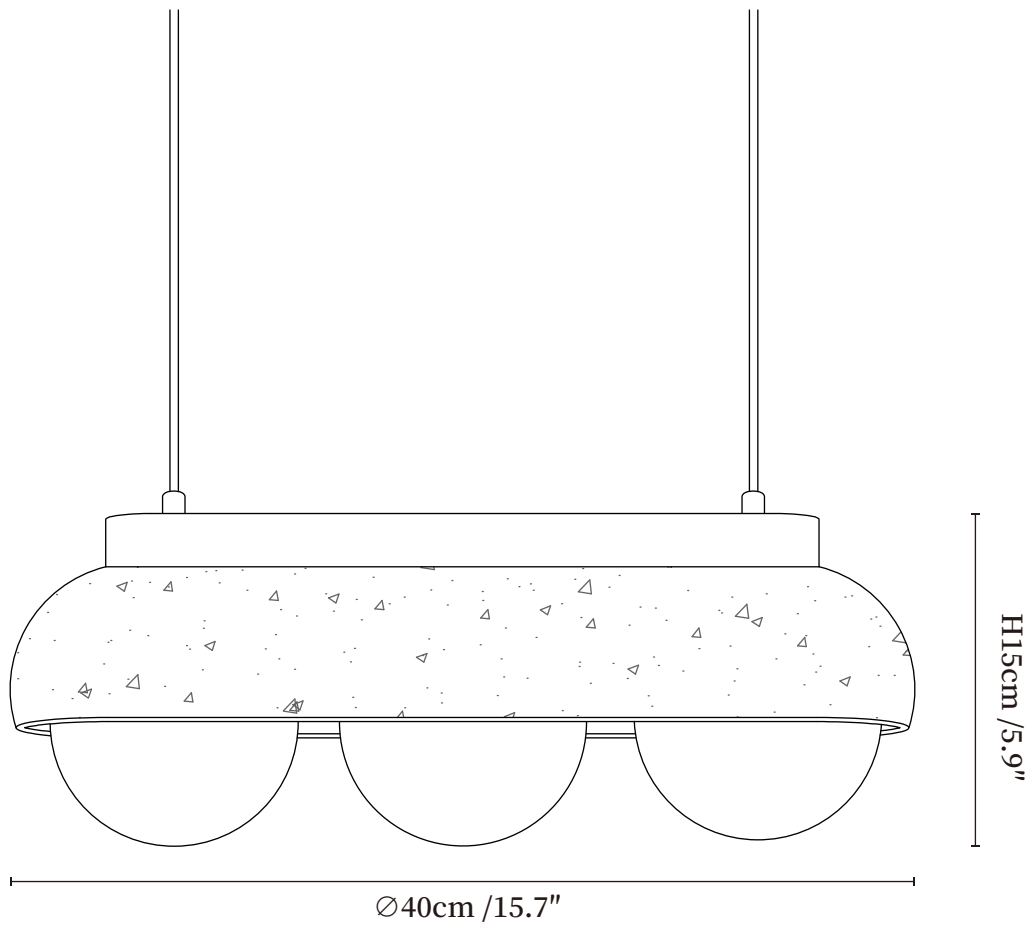

SPECIFICATION SHEET

SPECIFICATION DETAILS

*For custom options, consult factory for details

Fixture Dimensions	Ø 10.6" x H 5.9"
Light source	G9 (bulb not included)
Wattage	MAX 5W incandescent bulb or LED equivalent.
Voltage	AC 110-240V
Mounting	Hardwired.
Dimming	Compatible with dimmable bulbs (bulb not included)
Control method	Compatible with common wall switches (
Finishes	Wood Color, Yellow Travertine.
Shade Details	White.
Material	Metal, Yellow Travertine, Wood, Glass.
Wire Length	The standard length of the suspended wire is 59 "(150 cm) and the length is adjustable.

SPECIFICATION SHEET

SPECIFICATION DETAILS

*For custom options, consult factory for details

Fixture Dimensions	Ø 15.7" x H 5.9"
Light source	G9 (bulb not included)
Wattage	MAX 5W incandescent bulb or LED equivalent.
Voltage	AC 110-240V
Mounting	Hardwired.
Dimming	Compatible with dimmable bulbs (bulb not included)
Control method	Compatible with common wall switches (
Finishes	Wood Color, Yellow Travertine.
Shade Details	White.
Material	Metal, Yellow Travertine, Wood, Glass.
Wire Length	The standard length of the suspended wire is 59 "(150 cm) and the length is adjustable.