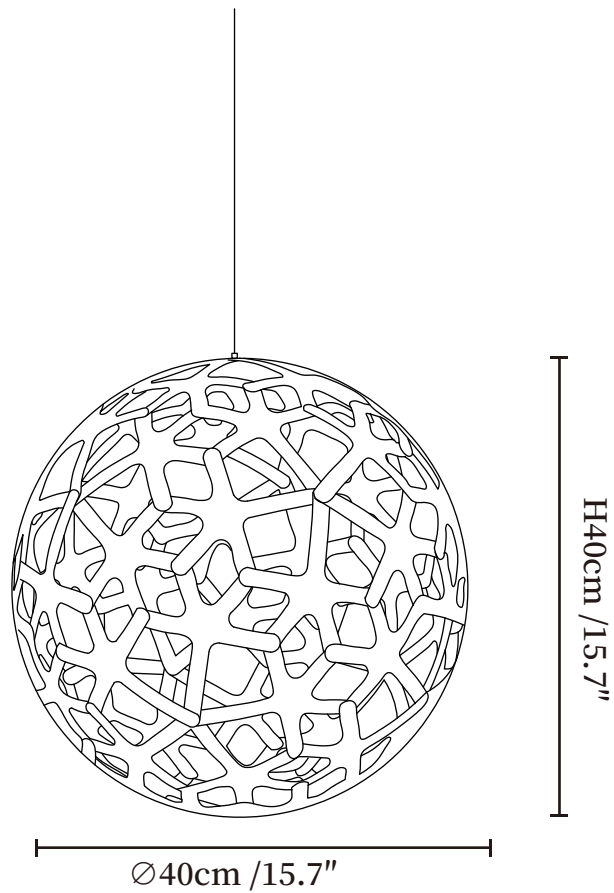

SPECIFICATION SHEET

SPECIFICATION DETAILS

*For custom options, consult factory for details

Fixture Dimensions	$\text{Ø} 15.7'' \times \text{H} 15.7'' \text{Ø} 19.7'' \times \text{H} 19.7'' \text{Ø} 23.6'' \times \text{H} 23.6''$
Light source	E26 or E27(bulb not included)
Wattage	MAX40W incandescent bulb or LED equivalent.
Voltage	AC 110-240V
Mounting	Hardwired.
Dimming	Compatible with dimmable bulbs (bulb not included)
Control method	Compatible with common wall switches (
Finishes	Wood color, Blue, Red, Green, Orange.
Shade Details	Beige.
Material	Metal, Wood.
Wire Length	The standard length of the suspended wire is 59 "(150 cm) and the length is adjustable.