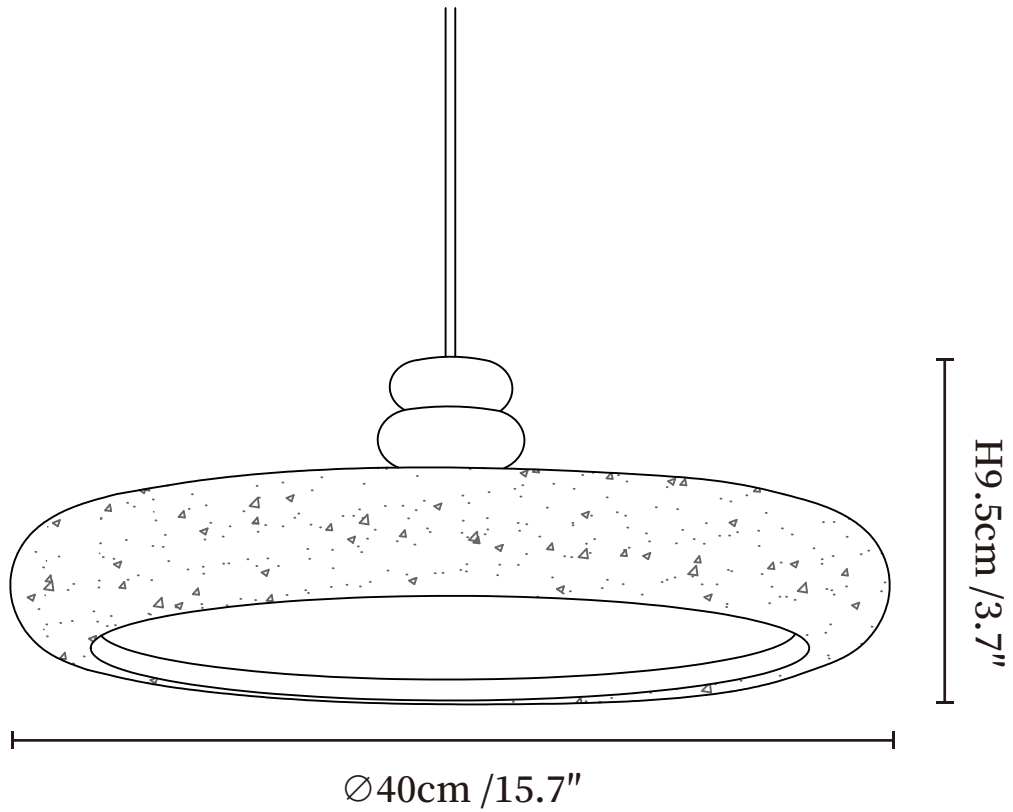

SPECIFICATION SHEET

SPECIFICATION DETAILS

*For custom options, consult factory for details

Fixture Dimensions	Ø 11.8" x H 3.7"
Light source	Integrated LED
Wattage	~ 28W
Voltage	AC 110-240V
Dimming	Not supported
CRI(Ra)	90+ CRI
Mounting	Hardwired.
LED Rated Life	30000 hours
Color Temperature	Warm Light (3000K), Neutral Light (4000K), Cool Light (6000K)
Control method	Compatible with common wall switches (not included)
Finishes	Colorful Stone, Yellow Travertine
Shadow Details	White
Material	Yellow Travertine, Stone, Acrylic
Wire Length	The standard length of the cord is 59" (150 cm), the length is adjustable.

SPECIFICATION SHEET

SPECIFICATION DETAILS

*For custom options, consult factory for details

Fixture Dimensions	Ø 15.7" x H 3.7"
Light source	Integrated LED
Wattage	~36W
Voltage	AC 110-240V
Dimming	Not supported
CRI(Ra)	90+ CRI
Mounting	Hardwired.
LED Rated Life	30000 hours
Color Temperature	Warm Light (3000K), Neutral Light (4000K), Cool Light (6000K)
Control method	Compatible with common wall switches (not included)
Finishes	Colorful Stone, Yellow Travertine
Shadow Details	White
Material	Yellow Travertine, Stone, Acrylic
Wire Length	The standard length of the cord is 59" (150 cm), the length is adjustable.