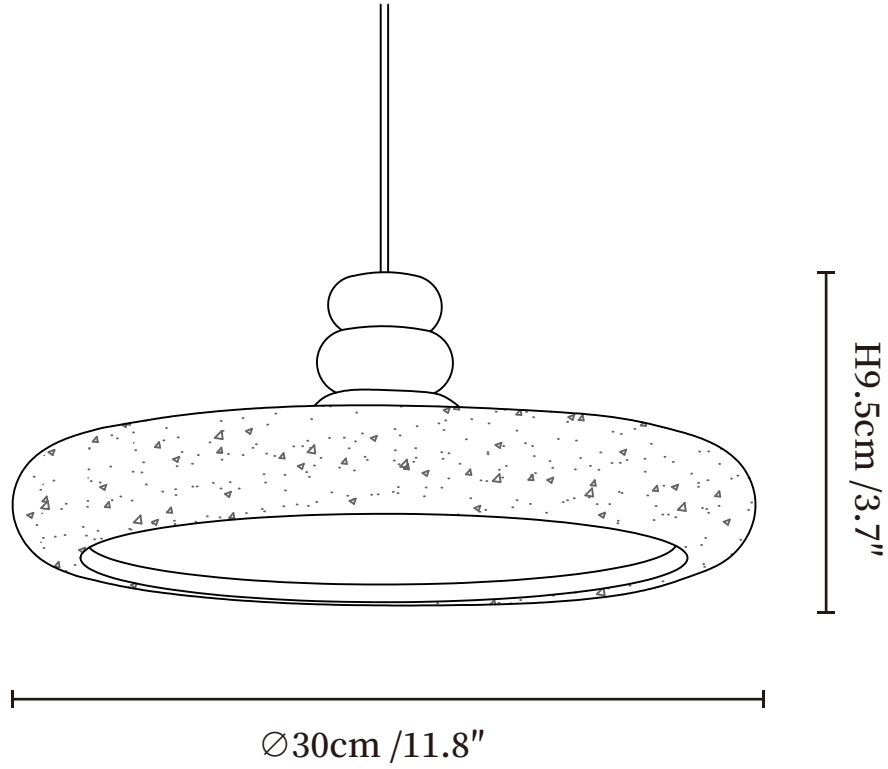

SPECIFICATION SHEET

SPECIFICATION DETAILS

*For custom options, consult factory for details

Fixture Dimensions	Ø 11.8" x H 3.7"
Light source	Integrated LED
Wattage	~ 28W
Voltage	AC 110-240V
Dimming	Not supported
CRI(Ra)	90+ CRI
Mounting	Hardwired.
LED Rated Life	30000 hours
Color Temperature	Warm Light (3000K), Neutral Light (4000K), Cool Light (6000K)
Control method	Compatible with common wall switches (not included)
Finishes	Colorful Stone, Yellow Travertine
Shadow Details	White
Material	Yellow Travertine, Stone, Acrylic
Wire Length	The standard length of the cord is 59" (150 cm), the length is adjustable.

SPECIFICATION SHEET

SPECIFICATION DETAILS

*For custom options, consult factory for details

Fixture Dimensions	Ø 15.7" x H 3.7"
Light source	Integrated LED
Wattage	~36W
Voltage	AC 110-240V
Dimming	Not supported
CRI(Ra)	90+ CRI
Mounting	Hardwired.
LED Rated Life	30000 hours
Color Temperature	Warm Light (3000K), Neutral Light (4000K), Cool Light (6000K)
Control method	Compatible with common wall switches (not included)
Finishes	Colorful Stone, Yellow Travertine
Shadow Details	White
Material	Yellow Travertine, Stone, Acrylic
Wire Length	The standard length of the cord is 59" (150 cm), the length is adjustable.