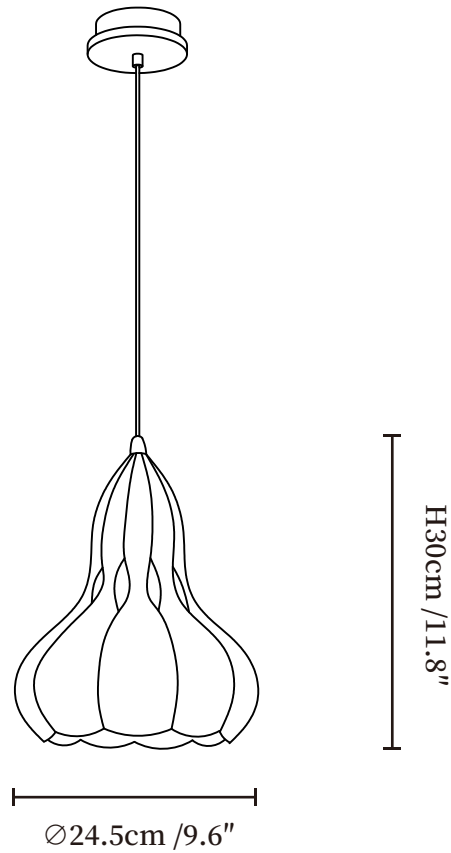

SPECIFICATION SHEET

SPECIFICATION DETAILS

*For custom options, consult factory for details

Fixture Dimensions	Ø 9.6" x H 11.8" Ø 11.4" x H 14.2"
Light source	Integrated LED
Wattage	~ 5W
Voltage	AC 110-240V
Dimming	Not supported
CRI(Ra)	90+ CRI
Mounting	Hardwired.
LED Rated Life	30000 hours
Color Temperature	Warm Light (3000K), Neutral Light (4000K), Cool Light (6000K)
Control method	Compatible with common wall switches(not included)
Finishes	Wood Color, Walnut Color, Black
Shadow Details	Wood Color, Walnut Color, Black
Material	Metal, Wood
Wire Length	The standard length of the cord is 59" (150 cm), the length is adjustable.