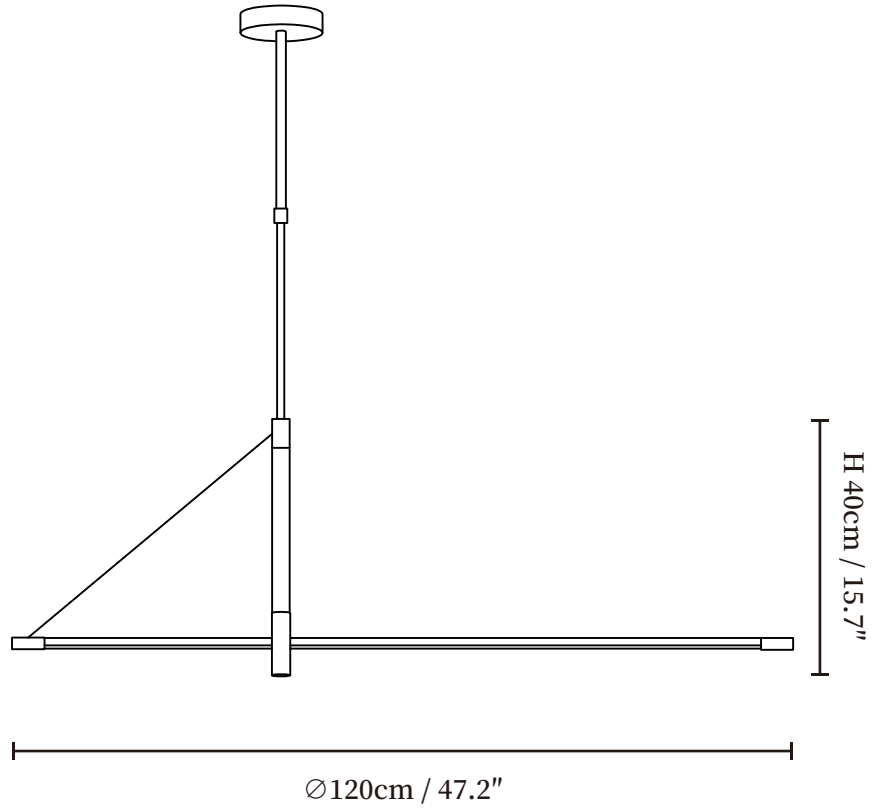

SPECIFICATION SHEET

SPECIFICATION DETAILS

*For custom options, consult factory for details

Fixture Dimensions	L 47.2" x H 15.7"
Light source	Integrated LED
Wattage	~ 31W
Voltage	AC 110-240V
Dimming	Not supported
CRI(Ra)	90+ CRI
Mounting	Hardwired.
LED Rated Life	30000 hours
Color Temperature	Warm Light (3000K), Neutral Light (4000K), Cool Light (6000K)
Control method	Compatible with common wall switches(not included)
Finishes	Black.
Shadow Details	White.
Material	Metal, Acrylic.
Rod Length	Suspension rod is 19.7"+19.7", and can be spliced as needed.