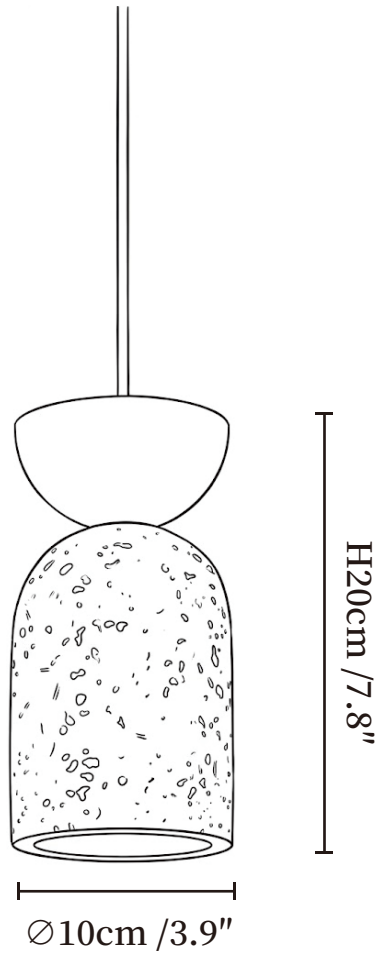

SPECIFICATION SHEET

SPECIFICATION DETAILS

*For custom options, consult factory for details

Fixture Dimensions	\varnothing 3.9" x H 7.8"
Light source	E26 or E27 (bulb not included)
Wattage	MAX 40W incandescent bulb or LED equivalent.
Voltage	AC 110-240V
Mounting	Hardwired.
Dimming	Compatible with dimmable bulbs (bulb not included)
Control method	Compatible with common wall switches (not included)
Finishes	Dark walnut, Black Travertine.
Shade Details	Black Travertine.
Material	Black Travertine, Wood, Metal.
Wire Length	The standard length of the suspended wire is 59 "(150 cm) and the length is adjustable.