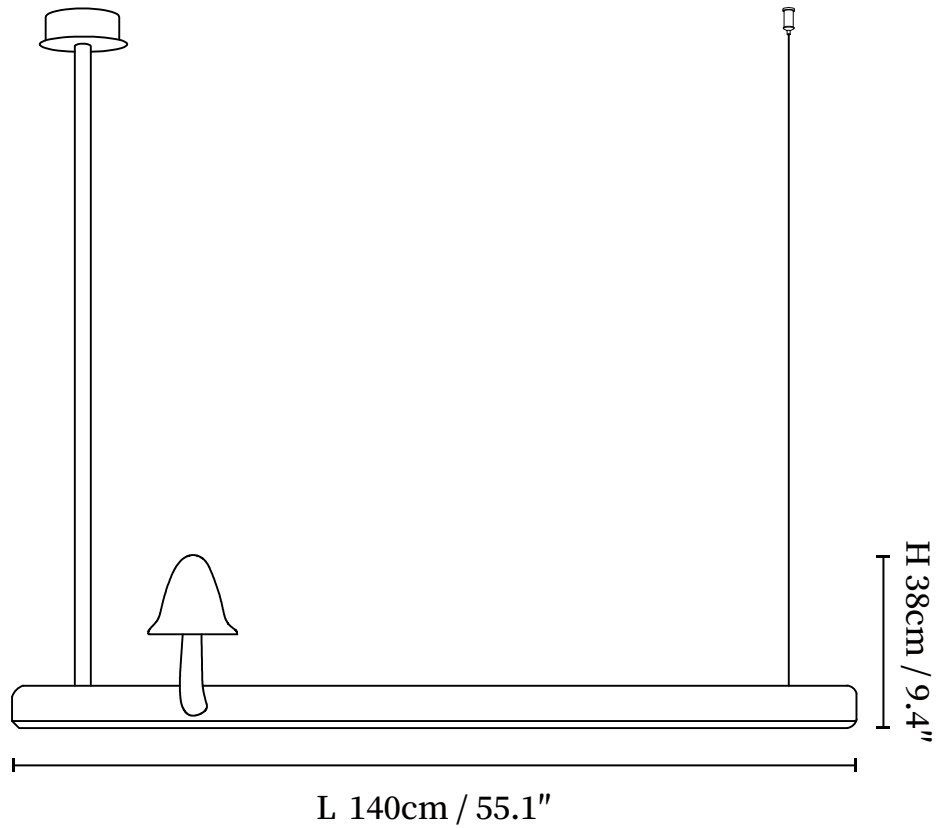

SPECIFICATION SHEET

SPECIFICATION DETAILS

*For custom options, consult factory for details

Fixture Dimensions	L 47.2" x H 9.4", L 55.1" x H 9.4"
Light source	Integrated LED
Wattage	Total power ~5 watts
Voltage	AC 110-240V
Dimming	Not supported
CRI(Ra)	90+CRI
Mounting	Hardwired.
LED Rated Life	50000 hours
Color Temperature	Warm Light (3000K), Neutral Light (4000K), Cool Light (6000K)
Control method	Compatible with common wall switches (not included)
Finishes	Wood Color, Walnut Color.
Shade Details	White.
Material	Metal, Wood, Acrylic.
Wire Length	The standard length of the cord is 59" (150 cm), the length is adjustable.