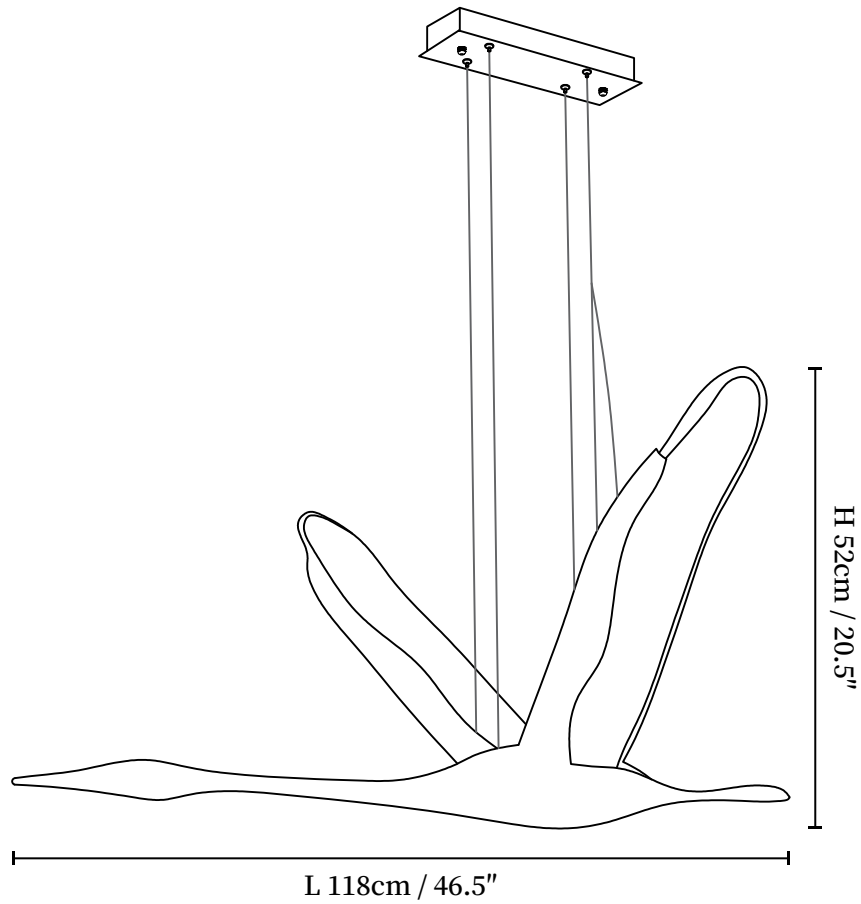

SPECIFICATION SHEET

SPECIFICATION DETAILS

*For custom options, consult factory for details

Fixture Dimensions	L 46.5" x W 38.2" x H 20.5"
Light source	Integrated LED
Wattage	Total power ~5 watts
Voltage	AC 110-240V
Dimming	Not supported
CRI(Ra)	90+CRI
Mounting	Hardwired.
LED Rated Life	50000 hours
Color Temperature	Warm Light (3000K), Neutral Light (4000K), Cool Light (6000K)
Control method	Compatible with common wall switches (not included)
Finishes	Wood Color, Walnut Color.
Shade Details	White.
Material	Metal, Wood, Acrylic.
Wire Length	The standard length of the cord is 59" (150 cm), the length is adjustable.