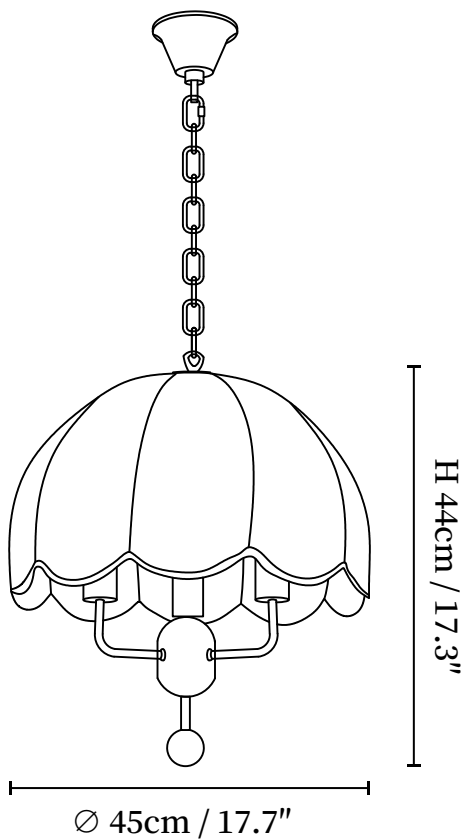

SPECIFICATION SHEET

SPECIFICATION DETAILS

*For custom options, consult factory for details

Fixture Dimensions	D 17.7" x H 17.3"
Light source	E26 or E27 (bulb not included)
Wattage	MAX 40W incandescent bulb or LED equivalent.
Voltage	AC 110-240V
Mounting	Hardwired.
Dimming	Compatible with dimmable bulbs (bulb not included)
Control method	Compatible with common wall switches (not included)
Finishes	Chrome, Black.
Shade Details	White.
Material	Metal, Fabric, Wood.
Hanging Length	Chain lengths range between 11.8", the length can be specified according to needs