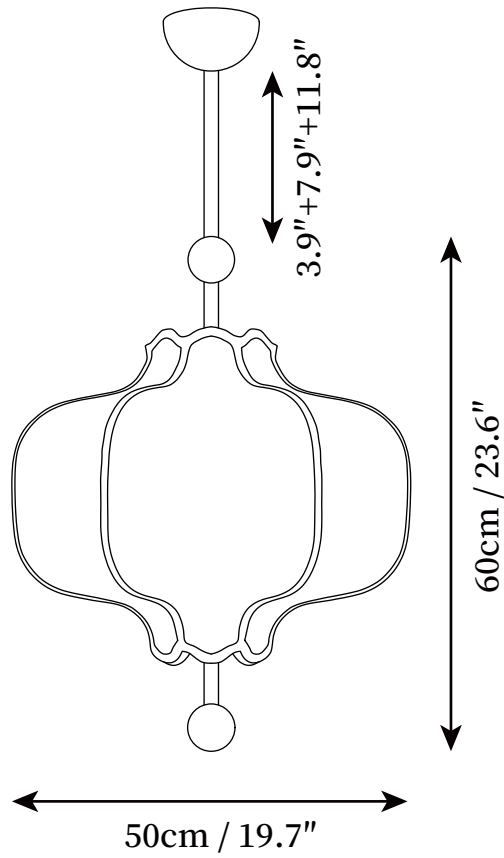

## SPECIFICATION DETAILS

\*For custom options, consult factory for details

<b>Fixture Dimensions</b>	D 9.8" x H 13.8" D 15.7" x H 20.5" D 19.7" x H 23.6"
<b>Light source</b>	E26 or E27 (bulb not included)
<b>Wattage</b>	MAX 40W incandescent bulb or LED equivalent.
<b>Voltage</b>	AC 110-240V
<b>Mounting</b>	Hardwired.
<b>Dimming</b>	Compatible with dimmable bulbs (bulb not included)
<b>Control method</b>	Compatible with common wall switches (not included)
<b>Finishes</b>	Gold, Walnut wood.
<b>Shade Details</b>	White.
<b>Material</b>	Metal, Fabric, Wood.
<b>Rod Length</b>	Suspension rod is 3.9"+7.9"+11.8", and can be spliced as needed.