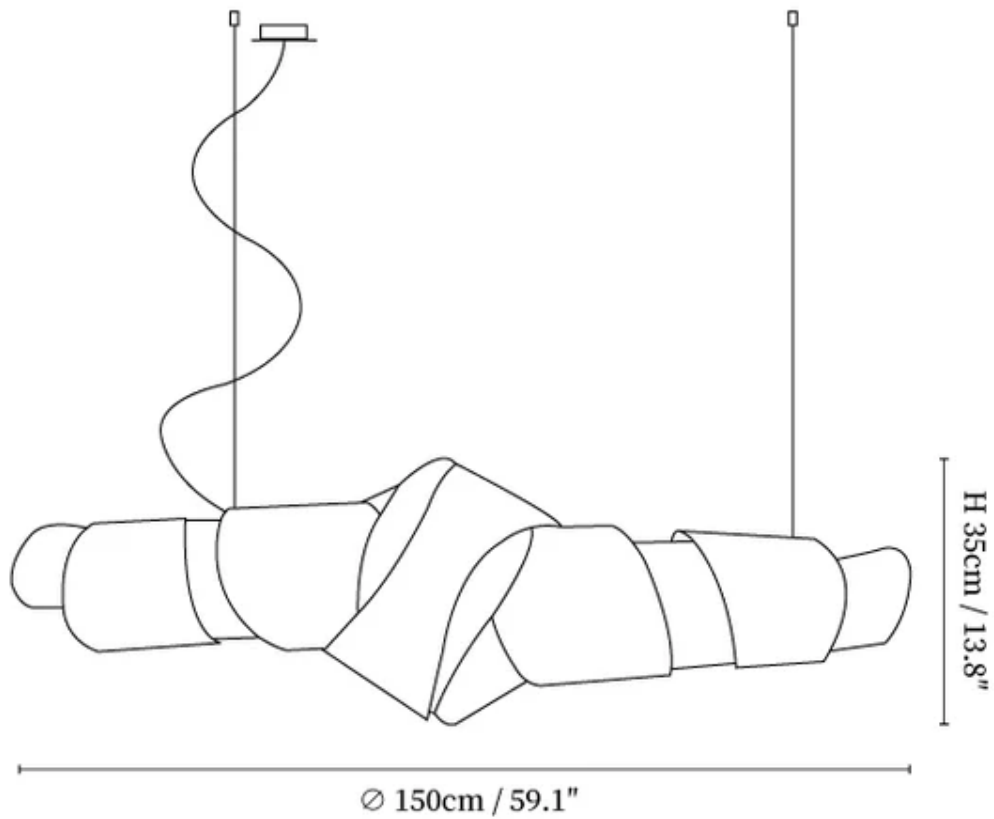

SPECIFICATION SHEET

SPECIFICATION DETAILS

*For custom options, consult factory for details

Fixture Dimensions	D 47.2" x H 13.8", D 59.1" x H 13.8"
Light source	Integrated LED
Wattage	~10W
Voltage	AC 110-240V
Dimming	Not supported
CRI(Ra)	90+ CRI
Mounting	Hardwired.
LED Rated Life	30000 hours
Color Temperature	Warm Light (3000K), Neutral Light (4000K), Cool Light (6000K)
Control method	Compatible with common wall switches(not included).
Finishes	White.
Shadow Details	White.
Material	PVC (polyvinyl chloride), Metal.
Wire Length	The standard length of the cord is 59" (150 cm), the length is adjustable.