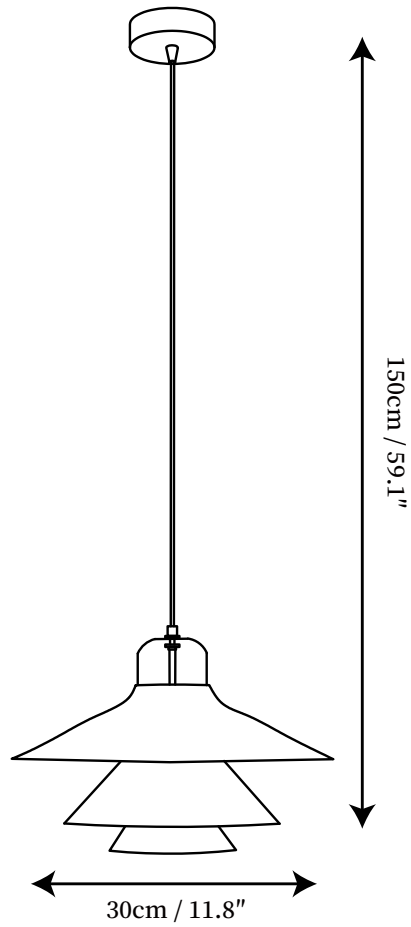

SPECIFICATION SHEET

SPECIFICATION DETAILS

*For custom options, consult factory for details

Fixture Dimensions	D 11.8" x H 59.1"
Light source	E26 or E27 (bulb not included)
Wattage	MAX 40W incandescent bulb or LED equivalent.
Voltage	AC 110-240V
Mounting	Hardwired.
Dimming	Compatible with dimmable bulbs (bulb not included)
Control method	Compatible with common wall switches(not included)
Finishes	White, Red, Green
Shade Details	White
Material	Aluminum, Glass
Wire Length	The standard length of the cord is 59" (150 cm), the length is adjustable.

SPECIFICATION SHEET

SPECIFICATION DETAILS

*For custom options, consult factory for details

Fixture Dimensions	D 15.7" x H 59.1"
Light source	E26 or E27 (bulb not included)
Wattage	MAX 40W incandescent bulb or LED equivalent.
Voltage	AC 110-240V
Mounting	Hardwired.
Dimming	Compatible with dimmable bulbs (bulb not included)
Control method	Compatible with common wall switches(not included)
Finishes	White, Red, Green
Shade Details	White
Material	Aluminum, Glass
Wire Length	The standard length of the cord is 59" (150 cm), the length is adjustable.