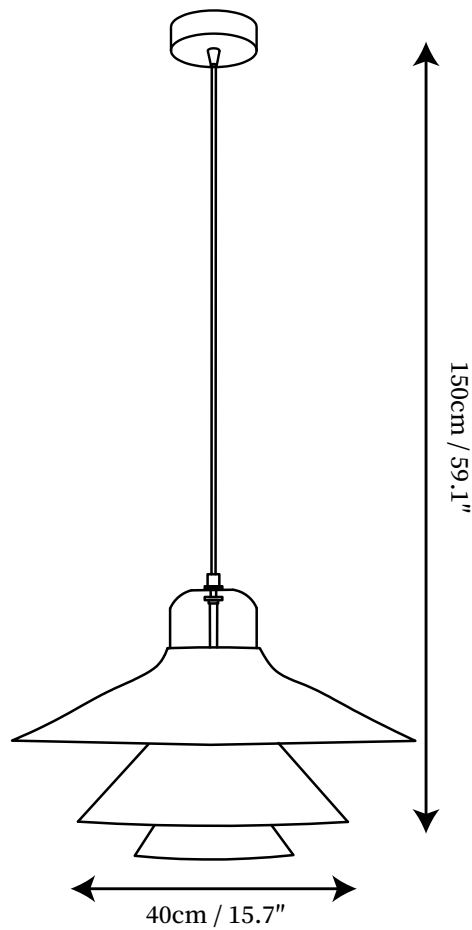

SPECIFICATION SHEET

SPECIFICATION DETAILS

*For custom options, consult factory for details

Fixture Dimensions	D 11.8" x H 59.1"
Light source	E26 or E27 (bulb not included)
Wattage	MAX 40W incandescent bulb or LED equivalent.
Voltage	AC 110-240V
Mounting	Hardwired.
Dimming	Compatible with dimmable bulbs (bulb not included)
Control method	Compatible with common wall switches(not included)
Finishes	White, Red, Green
Shade Details	White
Material	Aluminum, Glass
Wire Length	The standard length of the cord is 59" (150 cm), the length is adjustable.

SPECIFICATION SHEET

SPECIFICATION DETAILS

*For custom options, consult factory for details

Fixture Dimensions	D 15.7" x H 59.1"
Light source	E26 or E27 (bulb not included)
Wattage	MAX 40W incandescent bulb or LED equivalent.
Voltage	AC 110-240V
Mounting	Hardwired.
Dimming	Compatible with dimmable bulbs (bulb not included)
Control method	Compatible with common wall switches(not included)
Finishes	White, Red, Green
Shade Details	White
Material	Aluminum, Glass
Wire Length	The standard length of the cord is 59" (150 cm), the length is adjustable.