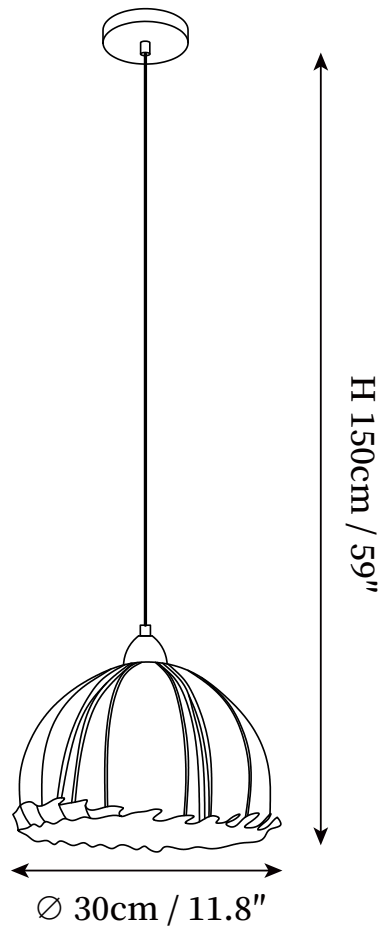

SPECIFICATION SHEET

SPECIFICATION DETAILS

*For custom options, consult factory for details

Fixture Dimensions	D 11.8" x H 59"
Light source	E26 or E27 (bulb not included).
Wattage	MAX 40W incandescent bulb or LED equivalent.
Voltage	AC 110-240V
Mounting	Hardwired.
Dimming	Compatible with dimmable bulbs (bulb not included)
Control method	Compatible with common wall switches(not included)
Finishes	Natural wood color.
Shade Details	White fabric.
Material	Metal, Wood, Fabric.
Wire Length	The standard length of the cord is 59" (150 cm), the length is adjustable.