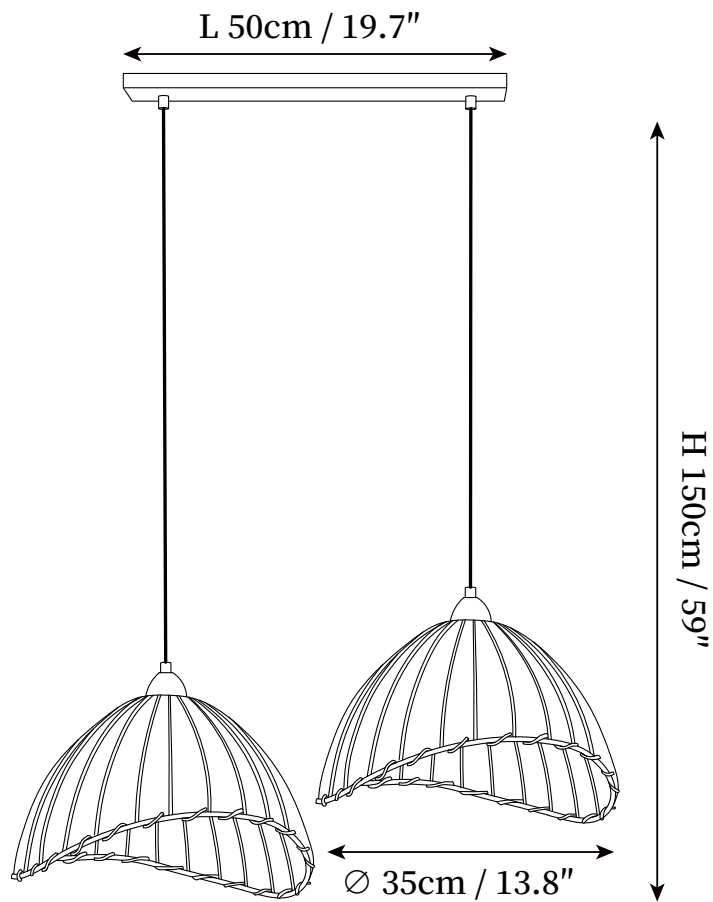

SPECIFICATION SHEET

SPECIFICATION DETAILS

*For custom options, consult factory for details

Fixture Dimensions	D 13.8" x H 59"
Light source	E26 or E27 (bulb not included).
Wattage	MAX 40W incandescent bulb or LED equivalent.
Voltage	AC 110-240V
Mounting	Hardwired.
Dimming	Compatible with dimmable bulbs (bulb not included)
Control method	Compatible with common wall switches (not included)
Finishes	Natural wood color.
Shade Details	White fabric.
Material	Metal, Wood, Fabric.
Wire Length	The standard length of the cord is 59" (150 cm), the length is adjustable.

SPECIFICATION SHEET

SPECIFICATION DETAILS

*For custom options, consult factory for details

Fixture Dimensions	L 19.7" x H 59"
Light source	E26 or E27 (bulb not included).
Wattage	MAX 40W incandescent bulb or LED equivalent.
Voltage	AC 110-240V
Mounting	Hardwired.
Dimming	Compatible with dimmable bulbs (bulb not included)
Control method	Compatible with common wall switches (not included)
Finishes	Natural wood color.
Shade Details	White fabric.
Material	Metal, Wood, Fabric.
Wire Length	The standard length of the cord is 59" (150 cm), the length is adjustable.

SPECIFICATION SHEET

SPECIFICATION DETAILS

*For custom options, consult factory for details

Fixture Dimensions	L 31.5" x H 59
Light source	E26 or E27 (bulb not included).
Wattage	MAX 40W incandescent bulb or LED equivalent.
Voltage	AC 110-240V
Mounting	Hardwired.
Dimming	Compatible with dimmable bulbs (bulb not included)
Control method	Compatible with common wall switches (not included)
Finishes	Natural wood color.
Shade Details	White fabric.
Material	Metal, Wood, Fabric.
Wire Length	The standard length of the cord is 59" (150 cm), the length is adjustable.