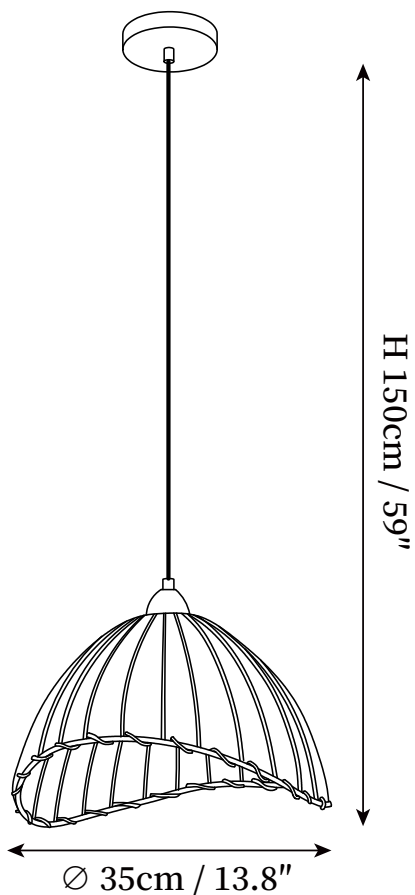

SPECIFICATION SHEET

SPECIFICATION DETAILS

*For custom options, consult factory for details

Fixture Dimensions	D 13.8" x H 59"
Light source	E26 or E27 (bulb not included).
Wattage	MAX 40W incandescent bulb or LED equivalent.
Voltage	AC 110-240V
Mounting	Hardwired.
Dimming	Compatible with dimmable bulbs (bulb not included)
Control method	Compatible with common wall switches (not included)
Finishes	Natural wood color.
Shade Details	White fabric.
Material	Metal, Wood, Fabric.
Wire Length	The standard length of the cord is 59" (150 cm), the length is adjustable.

SPECIFICATION SHEET

SPECIFICATION DETAILS

*For custom options, consult factory for details

Fixture Dimensions	L 19.7" x H 59"
Light source	E26 or E27 (bulb not included).
Wattage	MAX 40W incandescent bulb or LED equivalent.
Voltage	AC 110-240V
Mounting	Hardwired.
Dimming	Compatible with dimmable bulbs (bulb not included)
Control method	Compatible with common wall switches (not included)
Finishes	Natural wood color.
Shade Details	White fabric.
Material	Metal, Wood, Fabric.
Wire Length	The standard length of the cord is 59" (150 cm), the length is adjustable.

SPECIFICATION SHEET

SPECIFICATION DETAILS

*For custom options, consult factory for details

Fixture Dimensions	L 31.5" x H 59
Light source	E26 or E27 (bulb not included).
Wattage	MAX 40W incandescent bulb or LED equivalent.
Voltage	AC 110-240V
Mounting	Hardwired.
Dimming	Compatible with dimmable bulbs (bulb not included)
Control method	Compatible with common wall switches (not included)
Finishes	Natural wood color.
Shade Details	White fabric.
Material	Metal, Wood, Fabric.
Wire Length	The standard length of the cord is 59" (150 cm), the length is adjustable.