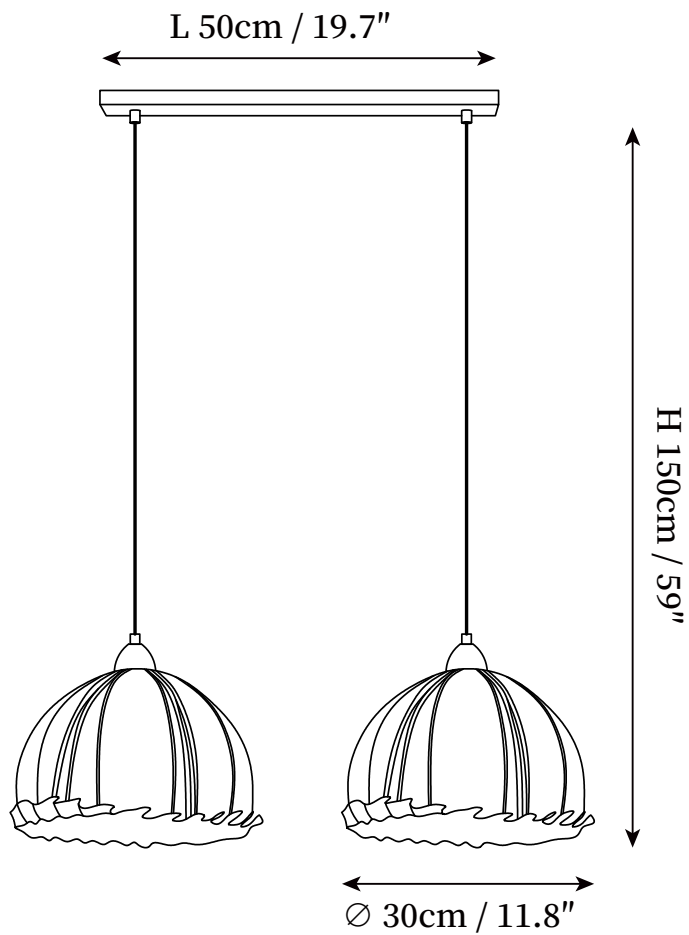

SPECIFICATION SHEET

SPECIFICATION DETAILS

*For custom options, consult factory for details

Fixture Dimensions	L 19.7" x H 59"
Light source	E26 or E27 (bulb not included).
Wattage	MAX 40W incandescent bulb or LED equivalent.
Voltage	AC 110-240V
Mounting	Hardwired.
Dimming	Compatible with dimmable bulbs (bulb not included)
Control method	Compatible with common wall switches (not included)
Finishes	Natural wood color.
Shade Details	White fabric.
Material	Metal, Wood, Fabric.
Wire Length	The standard length of the cord is 59" (150 cm), the length is adjustable.