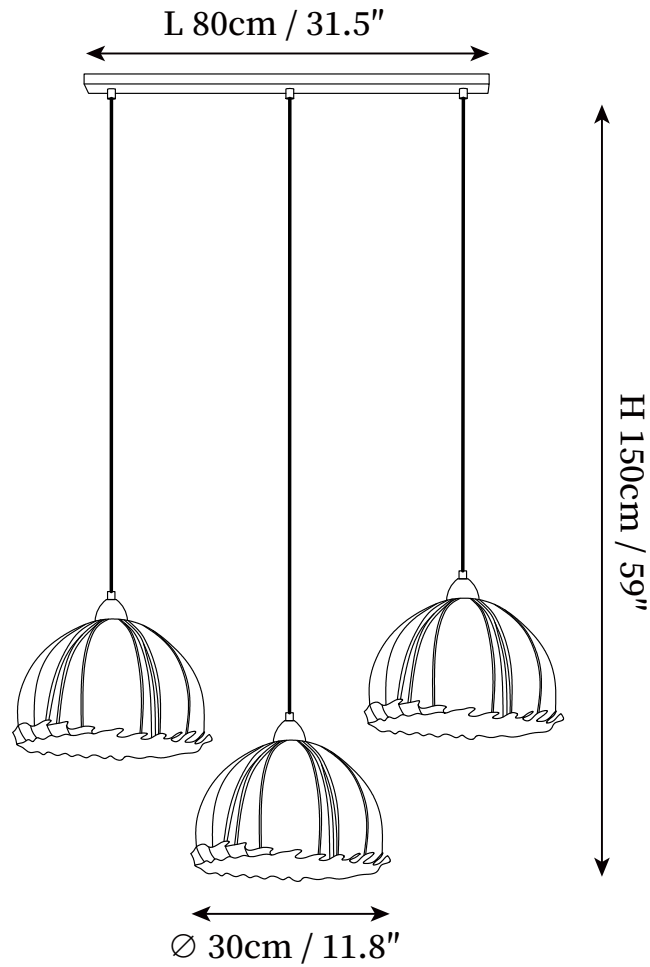

SPECIFICATION SHEET

SPECIFICATION DETAILS

*For custom options, consult factory for details

Fixture Dimensions	L 31.5" x H 59"
Light source	E26 or E27 (bulb not included).
Wattage	MAX 40W incandescent bulb or LED equivalent.
Voltage	AC 110-240V
Mounting	Hardwired.
Dimming	Compatible with dimmable bulbs (bulb not included)
Control method	Compatible with common wall switches (not included)
Finishes	Natural wood color.
Shade Details	White fabric.
Material	Metal, Wood, Fabric.
Wire Length	The standard length of the cord is 59" (150 cm), the length is adjustable.