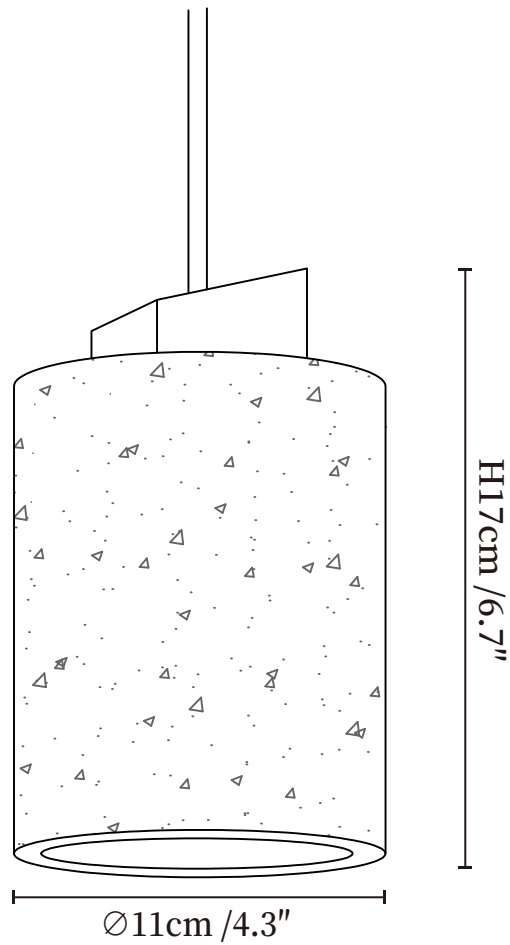

## SPECIFICATION DETAILS

\*For custom options, consult factory for details

<b>Fixture Dimensions</b>	Ø 4.3" x H 6.7"
<b>Light source</b>	G9 (bulb not included)
<b>Wattage</b>	MAX 5W incandescent bulb or LED equivalent.
<b>Voltage</b>	AC 110-240V
<b>Mounting</b>	Hardwired.
<b>Dimming</b>	Compatible with dimmable bulbs (bulb not included)
<b>Control method</b>	Compatible with common wall switches (
<b>Finishes</b>	Wood color, Walnut Wood, Yellow Travertine.
<b>Shade Details</b>	Yellow Travertine.
<b>Material</b>	Metal, Yellow Travertine, Wood.
<b>Wire Length</b>	The standard length of the suspended wire is 59 "(150 cm) and the length is adjustable.