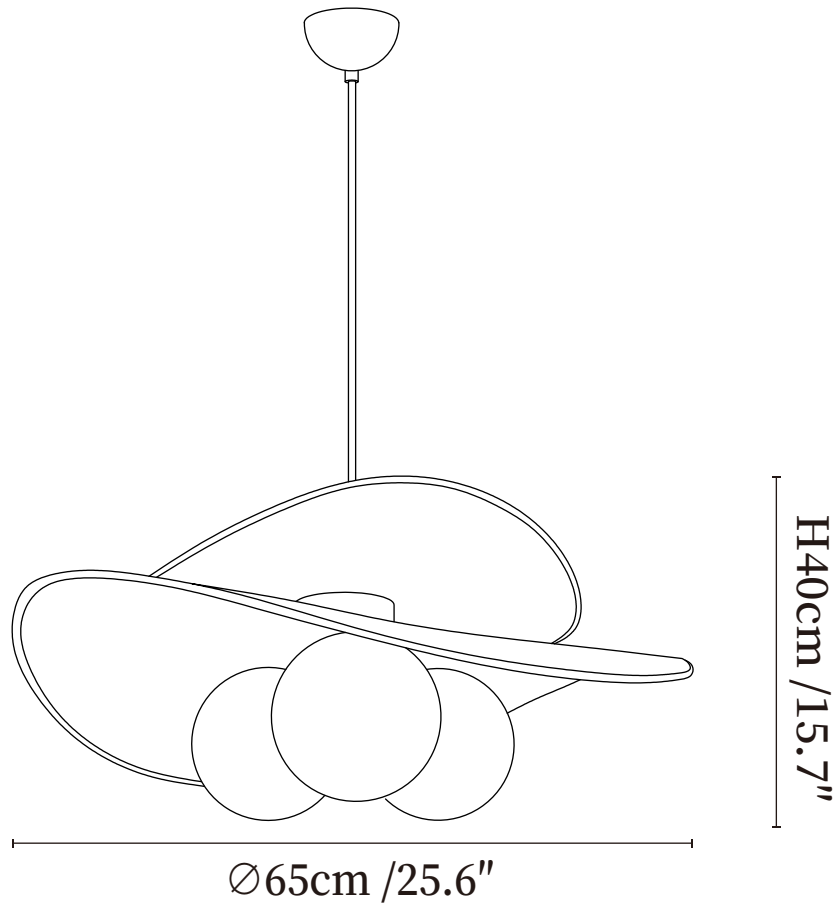

SPECIFICATION SHEET

SPECIFICATION DETAILS

*For custom options, consult factory for details

Fixture Dimensions	Ø 19.7" x H 11.8"
Light source	E14 (bulb not included)
Wattage	MAX 15W incandescent bulb or LED equivalent.
Voltage	AC 110-240V
Mounting	Hardwired.
Dimming	Compatible with dimmable bulbs (bulb not included)
Control method	Compatible with common wall switches(
Finishes	Walnut Wood.
Shade Details	White.
Material	Metal, Fabric, Wood.
Wire Length	The standard length of the suspended wire is 59 "(150 cm) and the length is adjustable.

SPECIFICATION SHEET

SPECIFICATION DETAILS

*For custom options, consult factory for details

Fixture Dimensions	Ø 25.6" x H 15.7"
Light source	E14 (bulb not included)
Wattage	MAX 15W incandescent bulb or LED equivalent.
Voltage	AC 110-240V
Mounting	Hardwired.
Dimming	Compatible with dimmable bulbs (bulb not included)
Control method	Compatible with common wall switches (
Finishes	Walnut Wood.
Shade Details	White.
Material	Metal, Fabric, Wood.
Wire Length	The standard length of the suspended wire is 59 "(150 cm) and the length is adjustable.