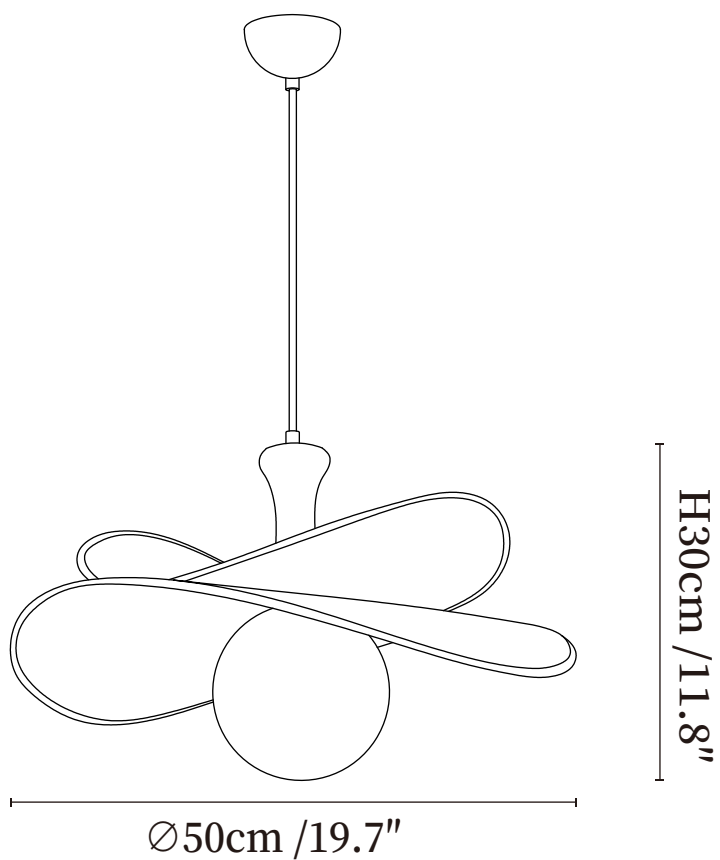

SPECIFICATION SHEET

SPECIFICATION DETAILS

*For custom options, consult factory for details

Fixture Dimensions	Ø 19.7" x H 11.8"
Light source	E14 (bulb not included)
Wattage	MAX 15W incandescent bulb or LED equivalent.
Voltage	AC 110-240V
Mounting	Hardwired.
Dimming	Compatible with dimmable bulbs (bulb not included)
Control method	Compatible with common wall switches(
Finishes	Walnut Wood.
Shade Details	White.
Material	Metal, Fabric, Wood.
Wire Length	The standard length of the suspended wire is 59 "(150 cm) and the length is adjustable.

SPECIFICATION SHEET

SPECIFICATION DETAILS

*For custom options, consult factory for details

Fixture Dimensions	Ø 25.6" x H 15.7"
Light source	E14 (bulb not included)
Wattage	MAX 15W incandescent bulb or LED equivalent.
Voltage	AC 110-240V
Mounting	Hardwired.
Dimming	Compatible with dimmable bulbs (bulb not included)
Control method	Compatible with common wall switches (
Finishes	Walnut Wood.
Shade Details	White.
Material	Metal, Fabric, Wood.
Wire Length	The standard length of the suspended wire is 59 "(150 cm) and the length is adjustable.