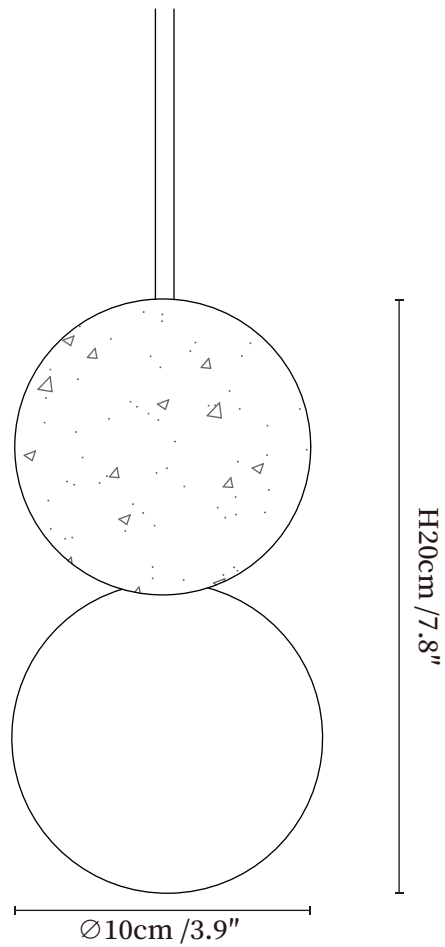

SPECIFICATION SHEET

SPECIFICATION DETAILS

*For custom options, consult factory for details

Fixture Dimensions	Ø 3.9" x H 7.8"
Light source	G9 (bulb not included)
Wattage	MAX 5W incandescent bulb or LED equivalent.
Voltage	AC 110-240V
Mounting	Hardwired.
Dimming	Compatible with dimmable bulbs (bulb not included)
Control method	Compatible with common wall switches (not included)
Finishes	Yellow Travertine.
Shade Details	White.
Material	Yellow Travertine, Glass.
Wire Length	The standard length of the suspended wire is 59 "(150 cm) and the length is adjustable.