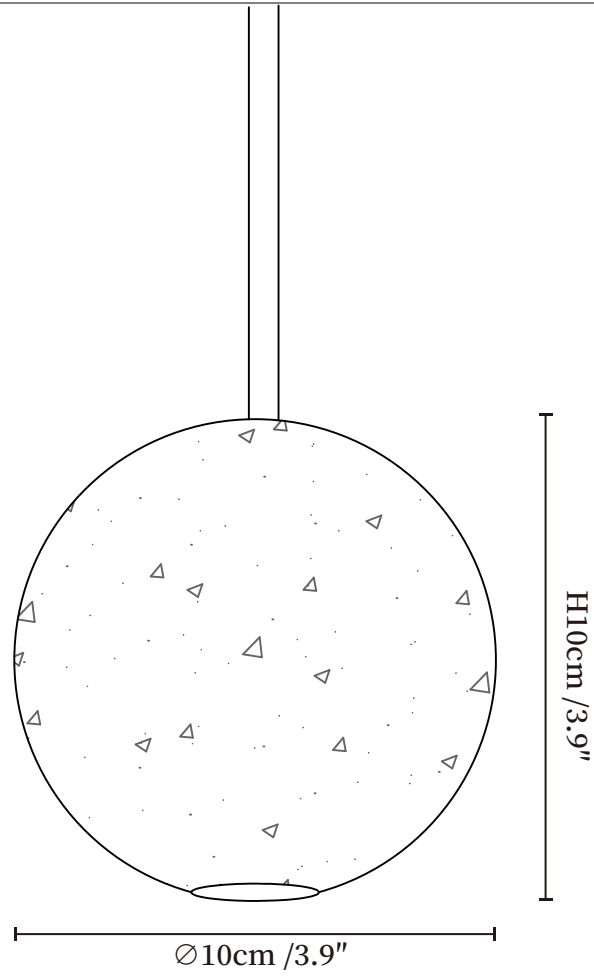

SPECIFICATION SHEET

SPECIFICATION DETAILS

*For custom options, consult factory for details

Fixture Dimensions	Ø 3.9" x H 3.9"
Light source	G4 (bulb not included)
Wattage	MAX 3W incandescent bulb or LED equivalent.
Voltage	AC 110-240V
Mounting	Hardwired.
Dimming	Compatible with dimmable bulbs (bulb not included)
Control method	Compatible with common wall switches (not included)
Finishes	Yellow Travertine.
Shade Details	Yellow Travertine.
Material	Yellow Travertine, Metal.
Wire Length	The standard length of the suspended wire is 59 "(150 cm) and the length is adjustable.