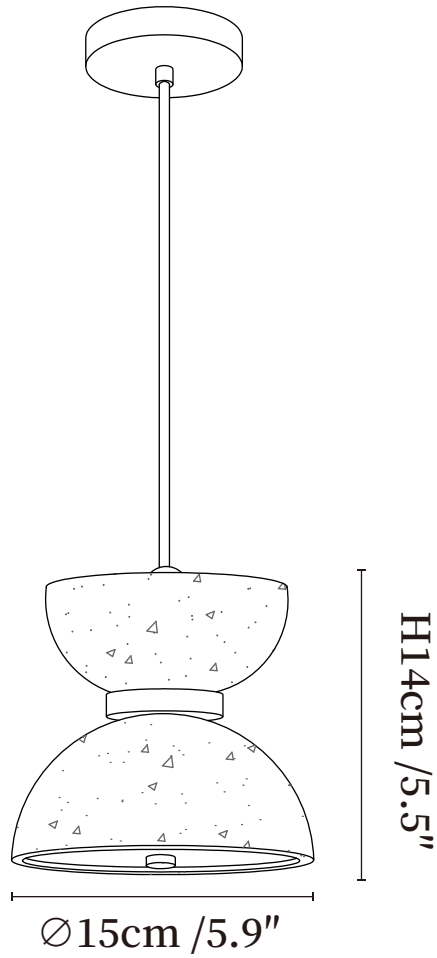

SPECIFICATION SHEET

SPECIFICATION DETAILS

*For custom options, consult factory for details

Fixture Dimensions	$\text{Ø} 5.9'' \times \text{H} 5.5''$
Light source	Integrated LED
Wattage	~ 10W
Voltage	AC 110-240V
Dimming	Not supported
CRI(Ra)	90+ CRI
Mounting	Hardwired.
LED Rated Life	30000 hours
Color Temperature	Warm Light (3000K), Neutral Light (4000K), Cool Light (6000K)
Control method	Compatible with common wall switches (not included)
Finishes	Walnut color.
Shadow Details	Yellow Travertine.
Material	Travertine, Wood, Metal.
Rod Length	Suspension rod is 59.1", and can be spliced as needed.