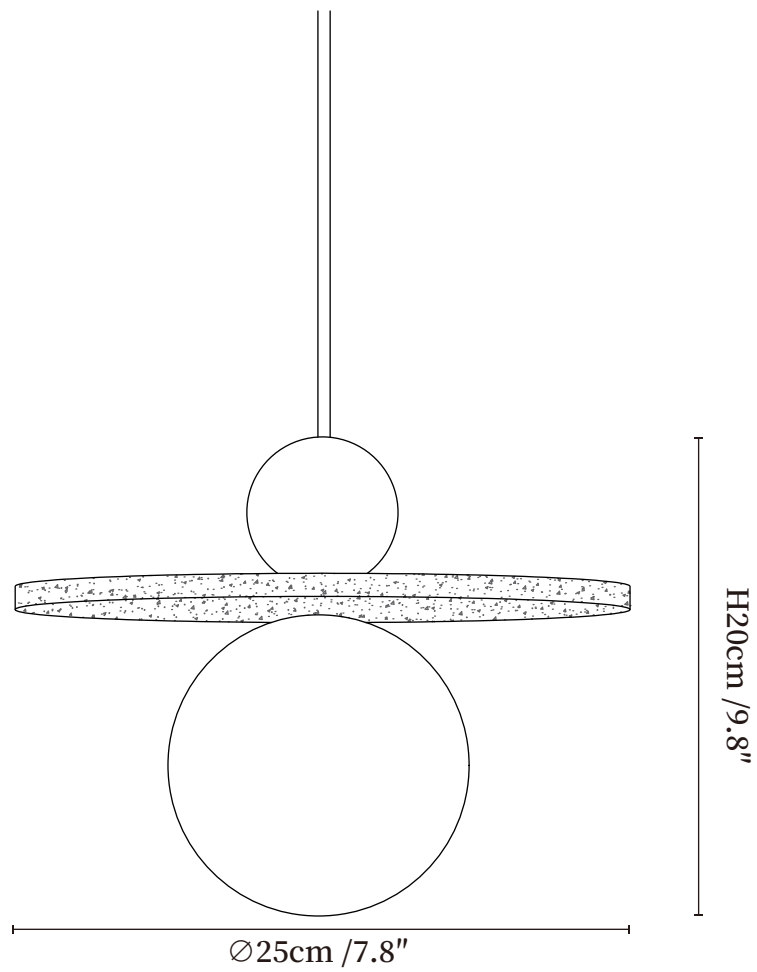

SPECIFICATION SHEET

SPECIFICATION DETAILS

*For custom options, consult factory for details

Fixture Dimensions	Ø 7.8" x H 9.8"
Light source	G9 (bulb not included)
Wattage	MAX 5W incandescent bulb or LED equivalent.
Voltage	AC 110-240V
Mounting	Hardwired.
Dimming	Compatible with dimmable bulbs (bulb not included)
Control method	Compatible with common wall switches (
Finishes	Red Wood color, Yellow Travertine.
Shade Details	White.
Material	Metal, Yellow Travertine, Wood, Glass.
Wire Length	The standard length of the suspended wire is 59 "(150 cm) and the length is adjustable.