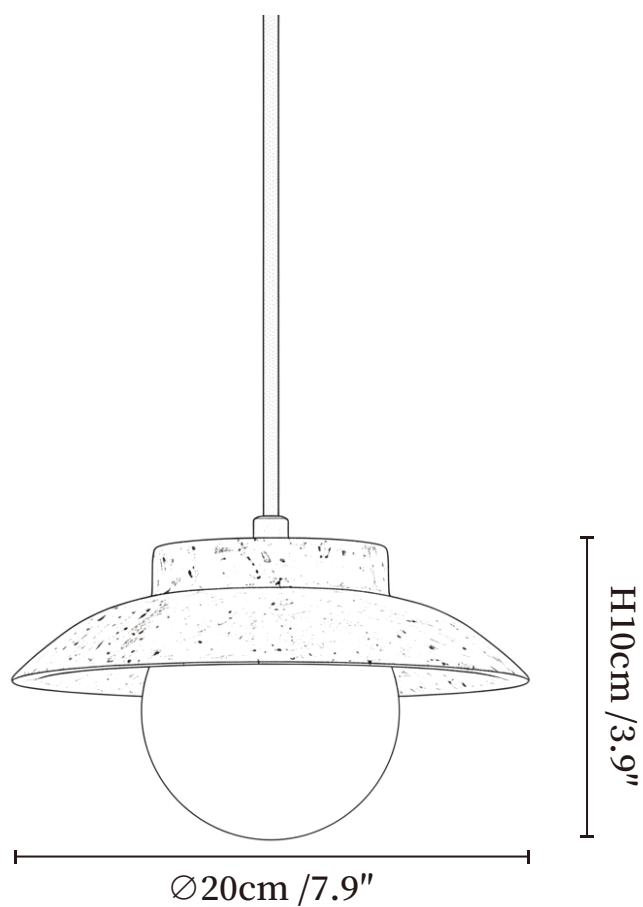

# SPECIFICATION SHEET

---

## SPECIFICATION DETAILS

\*For custom options, consult factory for details

<b>Fixture Dimensions</b>	Ø 7.9" x H 3.9"
<b>Light source</b>	G9 (bulb not included)
<b>Wattage</b>	MAX 5W incandescent bulb or LED equivalent.
<b>Voltage</b>	AC 110-240V
<b>Mounting</b>	Hardwired.
<b>Dimming</b>	Compatible with dimmable bulbs (bulb not included)
<b>Control method</b>	Compatible with common wall switches (
<b>Finishes</b>	Yellow Travertine.
<b>Shade Details</b>	Yellow Travertine.
<b>Material</b>	Metal, Yellow Travertine.
<b>Wire Length</b>	The standard length of the suspended wire is 59 "(150 cm) and the length is adjustable.