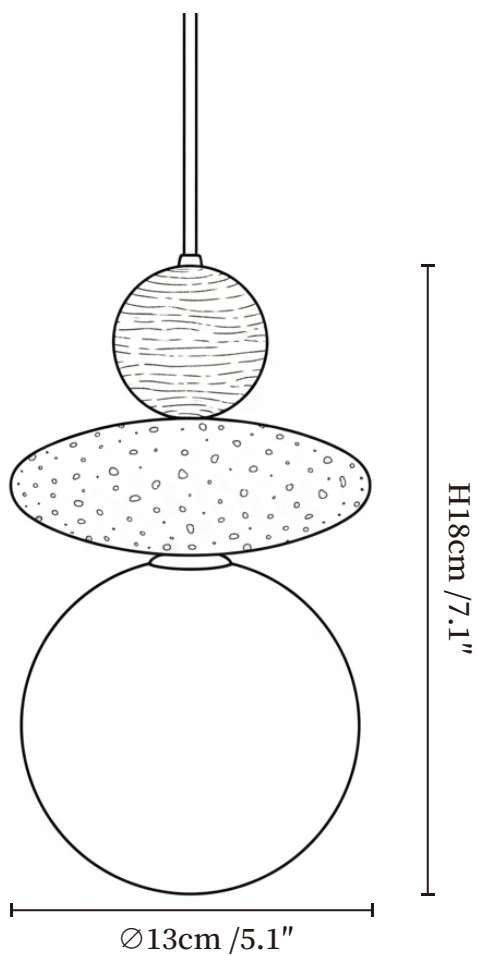

SPECIFICATION SHEET

SPECIFICATION DETAILS

*For custom options, consult factory for details

Fixture Dimensions	Ø 5.1" x H 7.1"
Light source	G9 (bulb not included)
Wattage	MAX 5W incandescent bulb or LED equivalent.
Voltage	AC 110-240V
Mounting	Hardwired.
Dimming	Compatible with dimmable bulbs (bulb not included)
Control method	Compatible with common wall switches(not included)
Finishes	Red Wood color, Yellow Travertine.
Shade Details	White.
Material	Metal, Yellow Travertine, Wood, Glass.
Wire Length	The standard length of the suspended wire is 59 "(150 cm) and the length is adjustable.