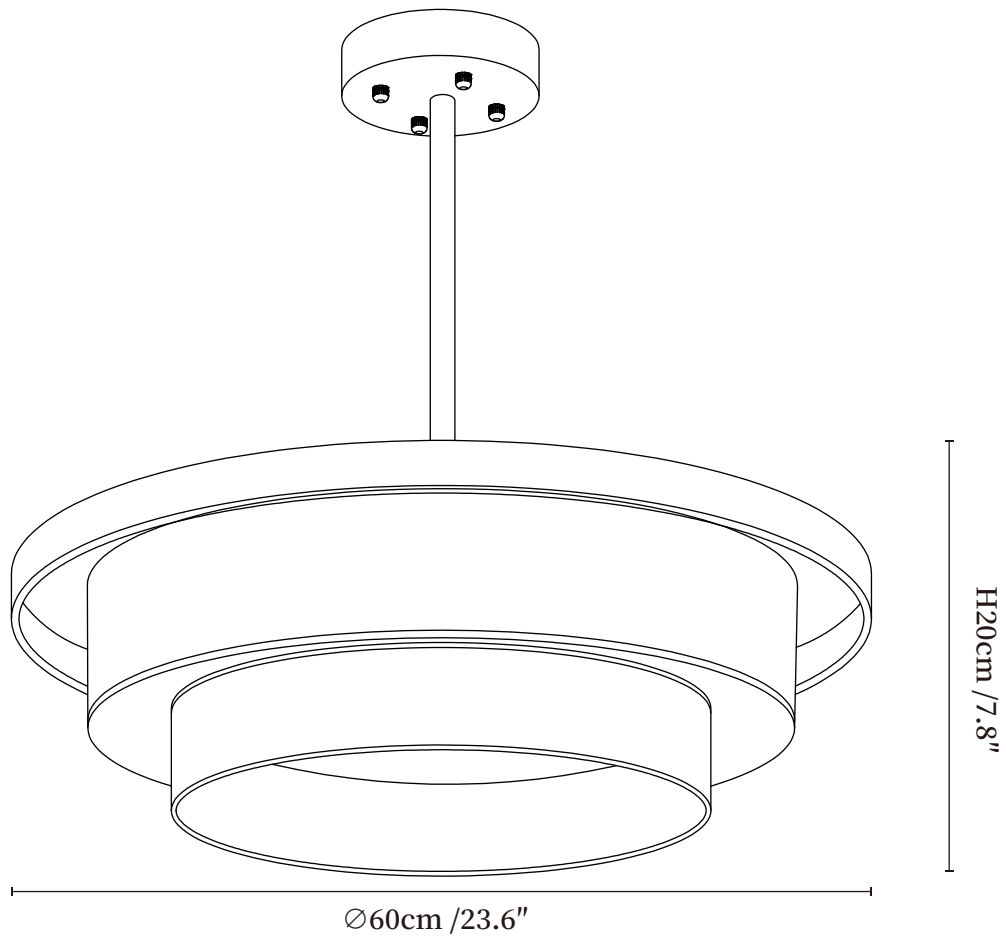

SPECIFICATION SHEET

SPECIFICATION DETAILS

*For custom options, consult factory for details

	Ø 15.7" x H 5.9"
Fixture Dimensions	
Light source	Integrated LED
Wattage	~ 24W
Voltage	AC 110-240V
Dimming	Not supported
CRI(Ra)	90+ CRI
Mounting	Hardwired.
LED Rated Life	30000 hours
Color Temperature	Warm Light (3000K), Neutral Light (4000K), Cool Light (6000K)
Control method	Compatible with common wall switches(
Finishes	Brown.
Shadow Details	White.
Material	Fabric, Metal.
Rod Length	Suspension rod is 7.9"+11.8", and can be spliced as needed.

SPECIFICATION SHEET

SPECIFICATION DETAILS

*For custom options, consult factory for details

Fixture Dimensions	$\text{Ø} 23.6'' \times \text{H} 7.8''$
Light source	Integrated LED
Wattage	~ 48W
Voltage	AC 110-240V
Dimming	Not supported
CRI(Ra)	90+ CRI
Mounting	Hardwired.
LED Rated Life	30000 hours
Color Temperature	Warm Light (3000K), Neutral Light (4000K), Cool Light (6000K)
Control method	Compatible with common wall switches (
Finishes	Brown.
Shadow Details	White.
Material	Fabric, Metal.
Rod Length	Suspension rod is $7.9''+11.8''$, and can be spliced as needed.