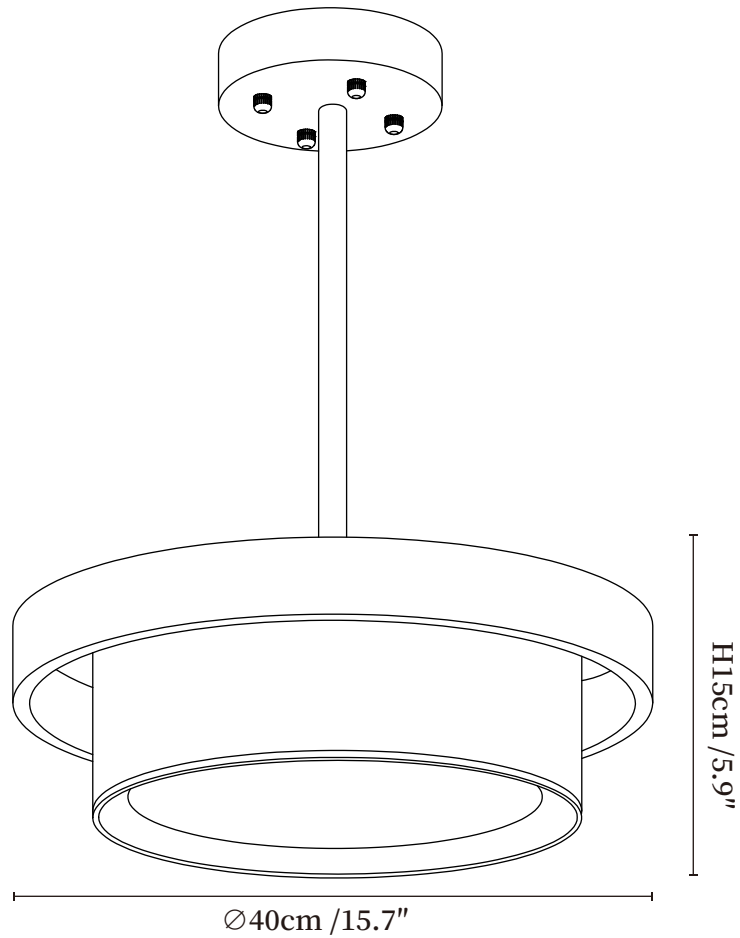

SPECIFICATION SHEET

SPECIFICATION DETAILS

*For custom options, consult factory for details

	Ø 15.7" x H 5.9"
Fixture Dimensions	
Light source	Integrated LED
Wattage	~ 24W
Voltage	AC 110-240V
Dimming	Not supported
CRI(Ra)	90+ CRI
Mounting	Hardwired.
LED Rated Life	30000 hours
Color Temperature	Warm Light (3000K), Neutral Light (4000K), Cool Light (6000K)
Control method	Compatible with common wall switches(
Finishes	Brown.
Shadow Details	White.
Material	Fabric, Metal.
Rod Length	Suspension rod is 7.9"+11.8", and can be spliced as needed.

SPECIFICATION SHEET

SPECIFICATION DETAILS

*For custom options, consult factory for details

Fixture Dimensions	$\text{Ø} 23.6'' \times \text{H} 7.8''$
Light source	Integrated LED
Wattage	~ 48W
Voltage	AC 110-240V
Dimming	Not supported
CRI(Ra)	90+ CRI
Mounting	Hardwired.
LED Rated Life	30000 hours
Color Temperature	Warm Light (3000K), Neutral Light (4000K), Cool Light (6000K)
Control method	Compatible with common wall switches (
Finishes	Brown.
Shadow Details	White.
Material	Fabric, Metal.
Rod Length	Suspension rod is $7.9''+11.8''$, and can be spliced as needed.