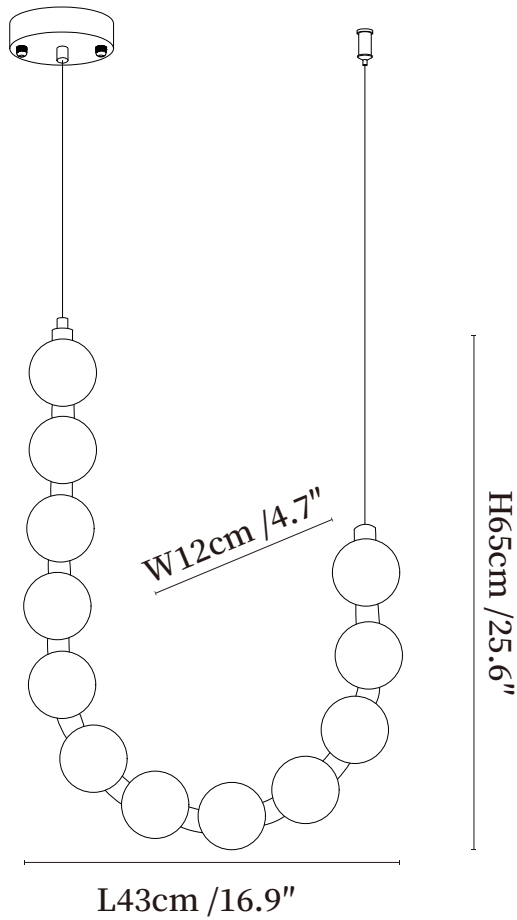

SPECIFICATION SHEET

SPECIFICATION DETAILS

*For custom options, consult factory for details

Fixture Dimensions	L 16.9" x H 4.7" x H 25.6"
Light source	Integrated LED
Wattage	~ 45W
Voltage	AC 110-240V
Dimming	Not supported
CRI(Ra)	90+ CRI
Mounting	Hardwired.
LED Rated Life	30000 hours
Color Temperature	Warm Light (3000K), Neutral Light (4000K), Cool Light (6000K)
Control method	Compatible with common wall switches (not included)
Finishes	Coffee.
Shadow Details	White.
Material	Metal, Acrylic.
Wire Length	The standard length of the cord is 59" (150 cm), the length is adjustable.

SPECIFICATION SHEET

SPECIFICATION DETAILS

*For custom options, consult factory for details

Fixture Dimensions	Ø 35.4" x H 25.6"
Light source	Integrated LED
Wattage	~ 135W
Voltage	AC 110-240V
Dimming	Not supported
CRI(Ra)	90+ CRI
Mounting	Hardwired.
LED Rated Life	30000 hours
Color Temperature	Warm Light (3000K), Neutral Light (4000K), Cool Light (6000K)
Control method	Compatible with common wall switches (not included)
Finishes	Coffee.
Shadow Details	White.
Material	Metal, Acrylic.
Wire Length	The standard length of the cord is 59" (150 cm), the length is adjustable.