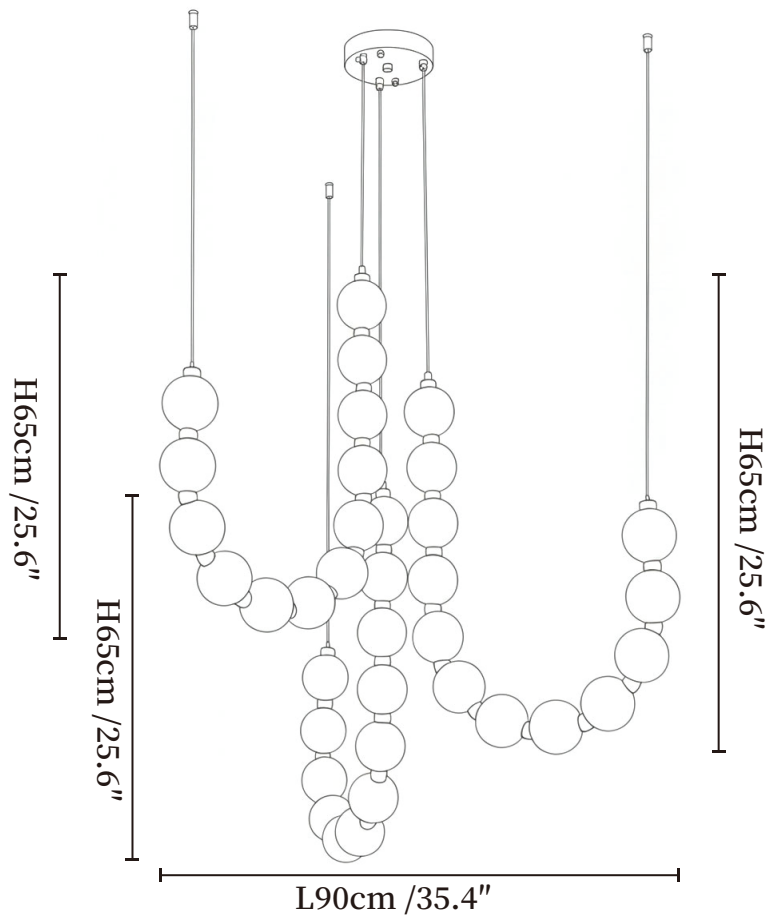

SPECIFICATION SHEET

SPECIFICATION DETAILS

*For custom options, consult factory for details

Fixture Dimensions	L 16.9" x H 4.7" x H 25.6"
Light source	Integrated LED
Wattage	~ 45W
Voltage	AC 110-240V
Dimming	Not supported
CRI(Ra)	90+ CRI
Mounting	Hardwired.
LED Rated Life	30000 hours
Color Temperature	Warm Light (3000K), Neutral Light (4000K), Cool Light (6000K)
Control method	Compatible with common wall switches (not included)
Finishes	Coffee.
Shadow Details	White.
Material	Metal, Acrylic.
Wire Length	The standard length of the cord is 59" (150 cm), the length is adjustable.

SPECIFICATION SHEET

SPECIFICATION DETAILS

*For custom options, consult factory for details

Fixture Dimensions	Ø 35.4" x H 25.6"
Light source	Integrated LED
Wattage	~ 135W
Voltage	AC 110-240V
Dimming	Not supported
CRI(Ra)	90+ CRI
Mounting	Hardwired.
LED Rated Life	30000 hours
Color Temperature	Warm Light (3000K), Neutral Light (4000K), Cool Light (6000K)
Control method	Compatible with common wall switches (not included)
Finishes	Coffee.
Shadow Details	White.
Material	Metal, Acrylic.
Wire Length	The standard length of the cord is 59" (150 cm), the length is adjustable.