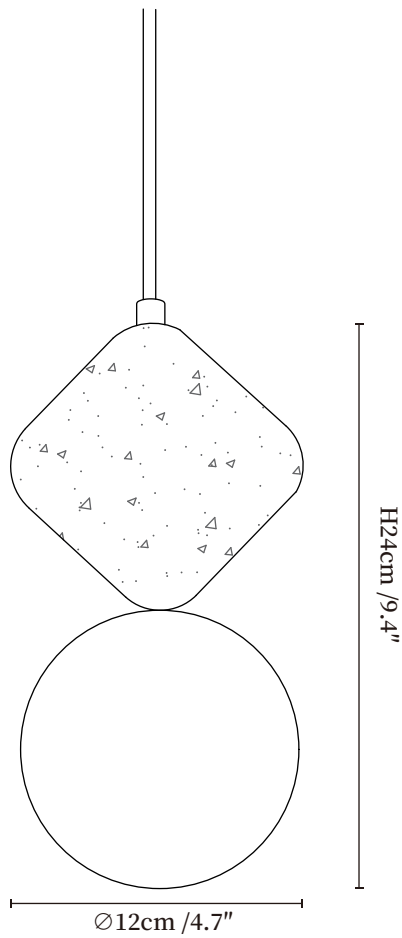

SPECIFICATION SHEET

SPECIFICATION DETAILS

*For custom options, consult factory for details

Fixture Dimensions	Ø 4.7" x H 8.3"
Light source	G9 (bulb not included)
Wattage	MAX 5W incandescent bulb or LED equivalent.
Voltage	AC 110-240V
Mounting	Hardwired.
Dimming	Compatible with dimmable bulbs (bulb not included)
Control method	Compatible with common wall switches (
Finishes	Yellow Travertine.
Shade Details	White.
Material	Metal, Yellow Travertine, Glass.
Wire Length	The standard length of the suspended wire is 59 "(150 cm) and the length is adjustable.

SPECIFICATION SHEET

SPECIFICATION DETAILS

*For custom options, consult factory for details

Fixture Dimensions	Ø 4.7" x H 9.4"
Light source	G9 (bulb not included)
Wattage	MAX 5W incandescent bulb or LED equivalent.
Voltage	AC 110-240V
Mounting	Hardwired.
Dimming	Compatible with dimmable bulbs (bulb not included)
Control method	Compatible with common wall switches (
Finishes	Yellow Travertine.
Shade Details	White.
Material	Metal, Yellow Travertine, Glass.
Wire Length	The standard length of the suspended wire is 59 "(150 cm) and the length is adjustable.