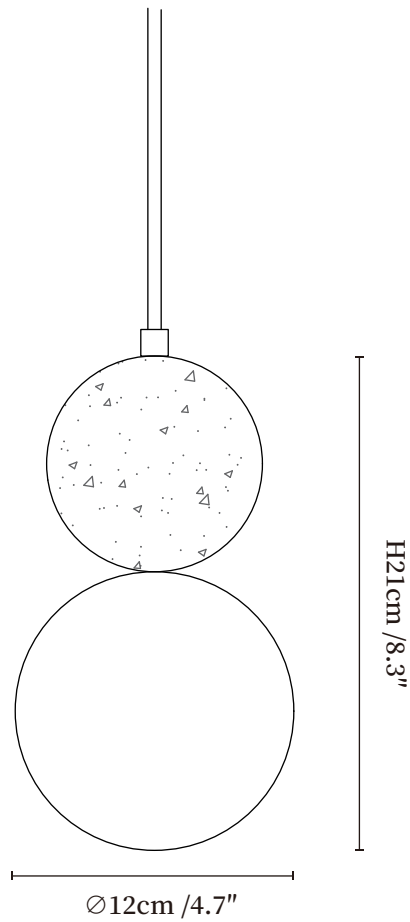

SPECIFICATION SHEET

SPECIFICATION DETAILS

*For custom options, consult factory for details

Fixture Dimensions	Ø 4.7" x H 8.3"
Light source	G9 (bulb not included)
Wattage	MAX 5W incandescent bulb or LED equivalent.
Voltage	AC 110-240V
Mounting	Hardwired.
Dimming	Compatible with dimmable bulbs (bulb not included)
Control method	Compatible with common wall switches (
Finishes	Yellow Travertine.
Shade Details	White.
Material	Metal, Yellow Travertine, Glass.
Wire Length	The standard length of the suspended wire is 59 "(150 cm) and the length is adjustable.

SPECIFICATION SHEET

SPECIFICATION DETAILS

*For custom options, consult factory for details

Fixture Dimensions	Ø 4.7" x H 9.4"
Light source	G9 (bulb not included)
Wattage	MAX 5W incandescent bulb or LED equivalent.
Voltage	AC 110-240V
Mounting	Hardwired.
Dimming	Compatible with dimmable bulbs (bulb not included)
Control method	Compatible with common wall switches (
Finishes	Yellow Travertine.
Shade Details	White.
Material	Metal, Yellow Travertine, Glass.
Wire Length	The standard length of the suspended wire is 59 "(150 cm) and the length is adjustable.