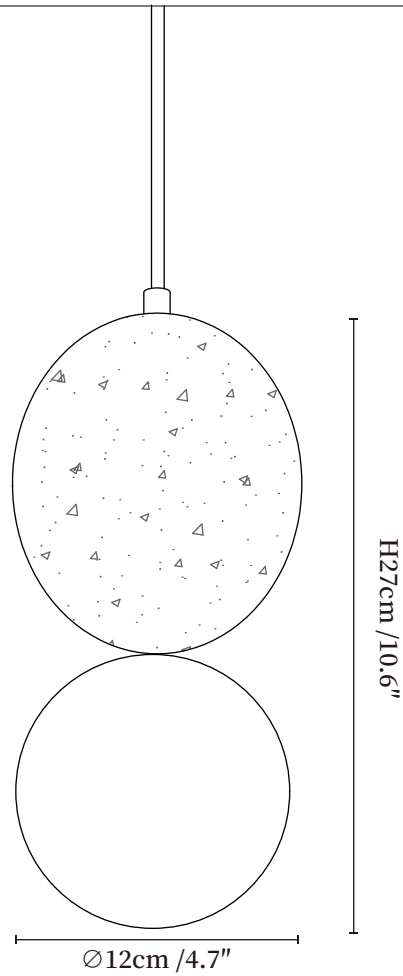

SPECIFICATION SHEET

SPECIFICATION DETAILS

*For custom options, consult factory for details

Fixture Dimensions	Ø 4.7" x H 10.6"
Light source	G9 (bulb not included)
Wattage	MAX 5W incandescent bulb or LED equivalent.
Voltage	AC 110-240V
Mounting	Hardwired.
Dimming	Compatible with dimmable bulbs (bulb not included)
Control method	Compatible with common wall switches(not included)
Finishes	Yellow Travertine.
Shade Details	White.
Material	Metal, Yellow Travertine, Glass.
Wire Length	The standard length of the suspended wire is 59 "(150 cm) and the length is adjustable.