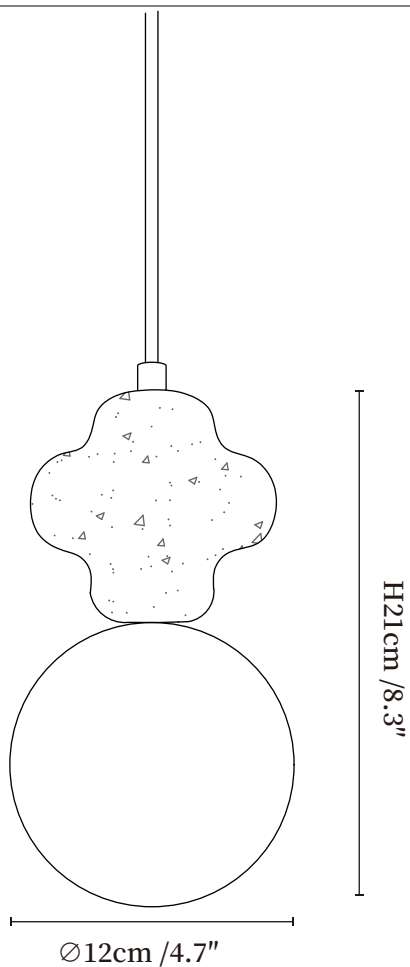

SPECIFICATION SHEET

SPECIFICATION DETAILS

*For custom options, consult factory for details

Fixture Dimensions	Ø 4.7" x H 8.3"
Light source	G9 (bulb not included)
Wattage	MAX 5W incandescent bulb or LED equivalent.
Voltage	AC 110-240V
Mounting	Hardwired.
Dimming	Compatible with dimmable bulbs (bulb not included)
Control method	Compatible with common wall switches (
Finishes	Yellow Travertine.
Shade Details	White.
Material	Metal, Yellow Travertine, Glass.
Wire Length	The standard length of the suspended wire is 59 "(150 cm) and the length is adjustable.

SPECIFICATION SHEET

SPECIFICATION DETAILS

*For custom options, consult factory for details

Fixture Dimensions	Ø 4.7" x H 9.4"
Light source	G9 (bulb not included)
Wattage	MAX 5W incandescent bulb or LED equivalent.
Voltage	AC 110-240V
Mounting	Hardwired.
Dimming	Compatible with dimmable bulbs (bulb not included)
Control method	Compatible with common wall switches (
Finishes	Yellow Travertine.
Shade Details	White.
Material	Metal, Yellow Travertine, Glass.
Wire Length	The standard length of the suspended wire is 59 "(150 cm) and the length is adjustable.