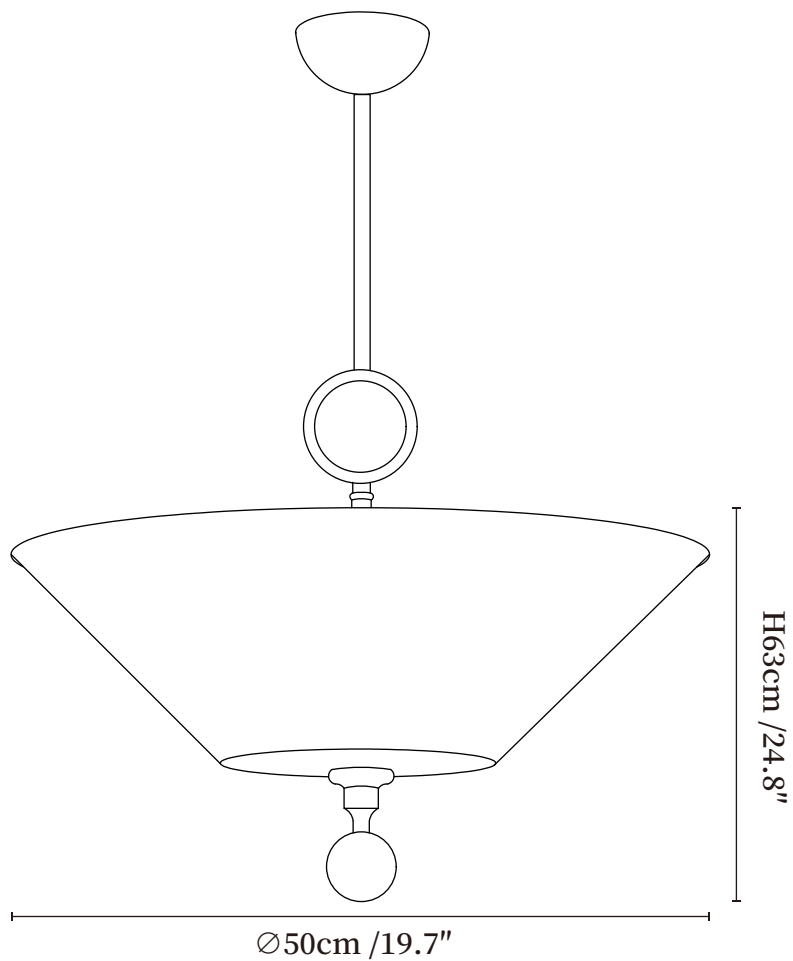

SPECIFICATION SHEET

SPECIFICATION DETAILS

*For custom options, consult factory for details

Fixture Dimensions	Ø 19.7" x H 24.8"
Light source	E26 or E27 (bulb not included)
Wattage	MAX 40W incandescent bulb or LED equivalent.
Voltage	AC 110-240V
Mounting	Hardwired.
Dimming	Compatible with dimmable bulbs (bulb not included)
Control method	Compatible with common wall switches (
Finishes	Gold, Walnut color.
Shade Details	White.
Material	Fabric, Wood, Metal.
Rod Length	Suspension rod is 3.9"+7.9"+11.8", and can be spliced as needed.