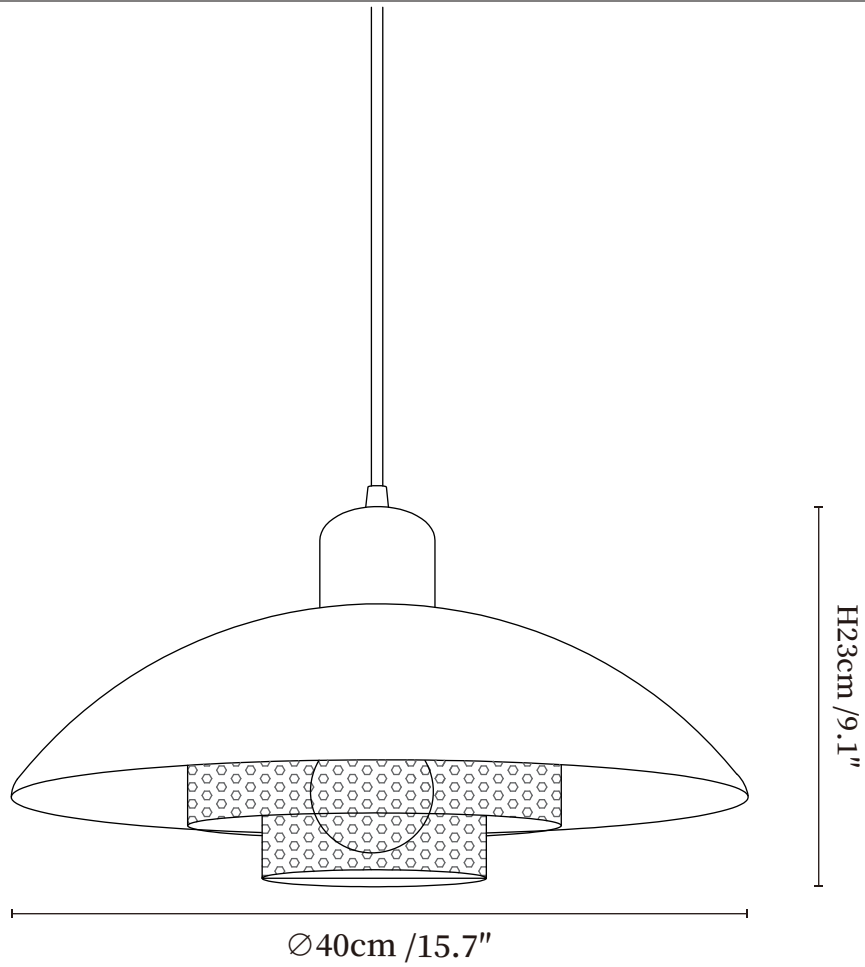

SPECIFICATION SHEET

SPECIFICATION DETAILS

*For custom options, consult factory for details

Fixture Dimensions	Ø 15.7" x H 9.1"
Light source	E26 or E27 (bulb not included)
Wattage	MAX 40W incandescent bulb or LED equivalent.
Voltage	AC 110-240V
Mounting	Hardwired.
Dimming	Compatible with dimmable bulbs (bulb not included)
Control method	Compatible with common wall switches (not included)
Finishes	Walnut wood, Black.
Shade Details	White.
Material	Metal.
Wire Length	The standard length of the suspended wire is 59 "(150 cm) and the length is adjustable.