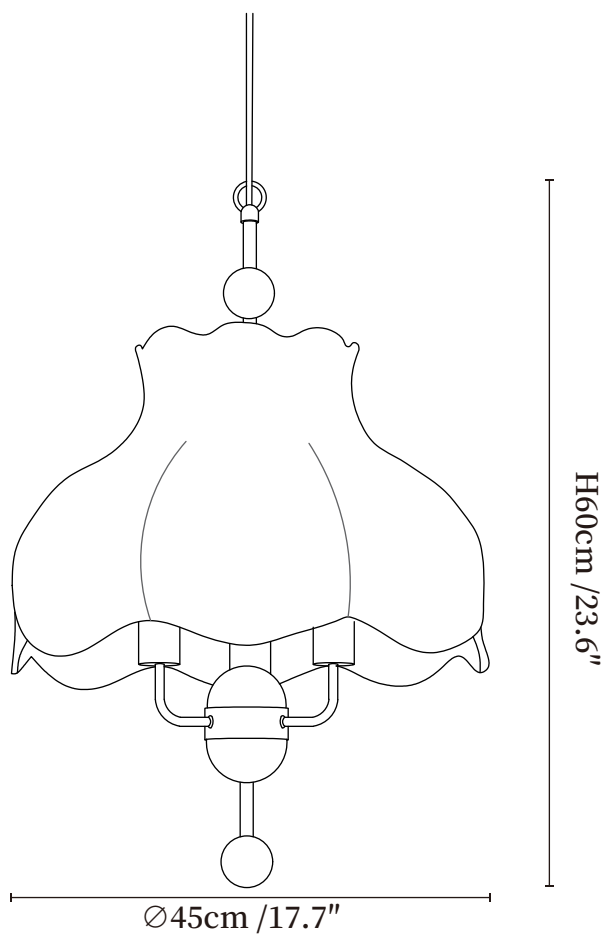

SPECIFICATION SHEET

SPECIFICATION DETAILS

*For custom options, consult factory for details

Fixture Dimensions	Ø 17.7" x H 23.6"
Light source	E26 or E27 (bulb not included)
Wattage	MAX 40W incandescent bulb or LED equivalent.
Voltage	AC 110-240V
Mounting	Hardwired.
Dimming	Compatible with dimmable bulbs (bulb not included)
Control method	Compatible with common wall switches(not included)
Finishes	Walnut Wood.
Shade Details	White.
Material	Fabric, Metal, Wood.
Wire Length	The standard length of the suspended wire is 59 "(150 cm) and the length is adjustable.
