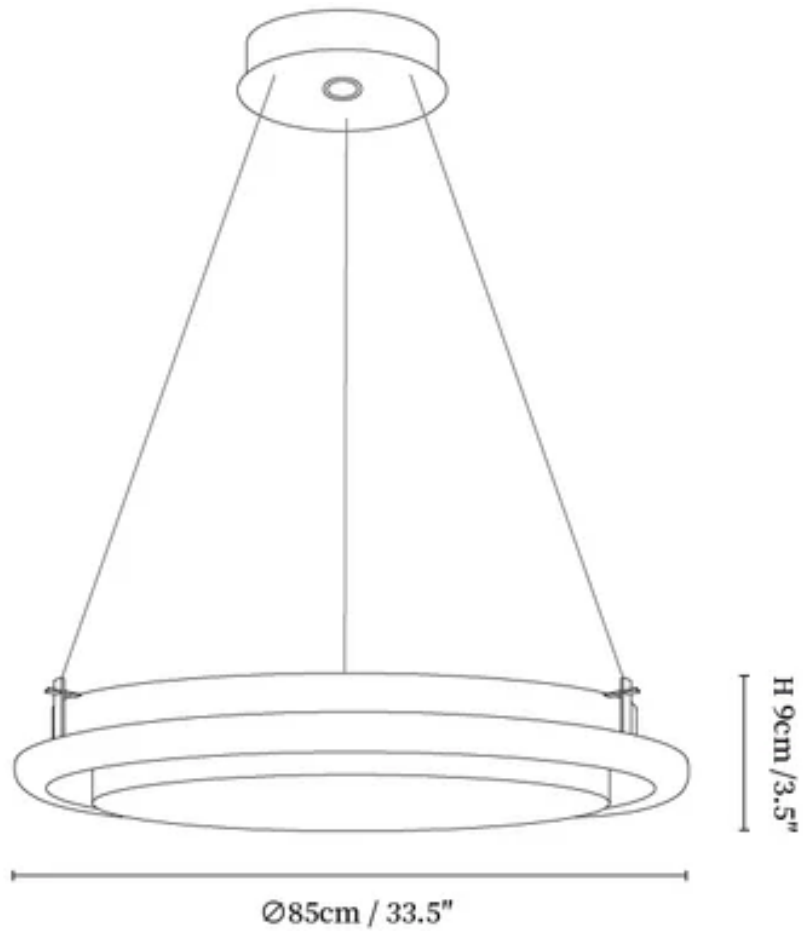

SPECIFICATION SHEET

SPECIFICATION DETAILS

*For custom options, consult factory for details

Fixture Dimensions	Ø 23.6" x H 3.1"
Light source	Integrated LED
Wattage	~ 30W
Voltage	AC 110-240V
Dimming	Not supported
CRI(Ra)	90+ CRI
Mounting	Hardwired.
LED Rated Life	30000 hours
Color Temperature	Warm Light (3000K), Neutral Light (4000K), Cool Light (6000K)
Control method	Compatible with common wall switches (
Finishes	Wood Color, Walnut Color, Black.
Shadow Details	White.
Material	Wood, Metal, Fabric.
Wire Length	The standard length of the cord is 59" (150 cm), the length is adjustable.

SPECIFICATION SHEET

SPECIFICATION DETAILS

*For custom options, consult factory for details

Fixture Dimensions	Ø 33.5" x H 3.5"
Light source	Integrated LED
Wattage	~ 35W
Voltage	AC 110-240V
Dimming	Not supported
CRI(Ra)	90+ CRI
Mounting	Hardwired.
LED Rated Life	30000 hours
Color Temperature	Warm Light (3000K), Neutral Light (4000K), Cool Light (6000K)
Control method	Compatible with common wall switches
Finishes	Wood Color, Walnut Color, Black.
Shadow Details	White.
Material	Wood, Metal, Fabric.
Wire Length	The standard length of the cord is 59" (150 cm), the length is adjustable.