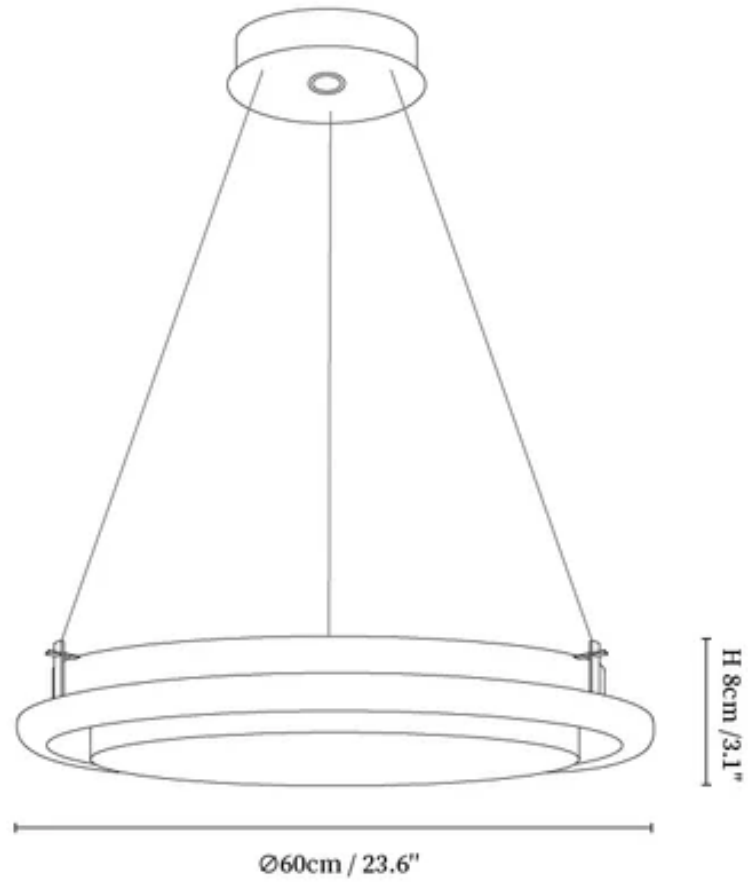

SPECIFICATION SHEET

SPECIFICATION DETAILS

*For custom options, consult factory for details

Fixture Dimensions	Ø 23.6" x H 3.1"
Light source	Integrated LED
Wattage	~ 30W
Voltage	AC 110-240V
Dimming	Not supported
CRI(Ra)	90+ CRI
Mounting	Hardwired.
LED Rated Life	30000 hours
Color Temperature	Warm Light (3000K), Neutral Light (4000K), Cool Light (6000K)
Control method	Compatible with common wall switches (
Finishes	Wood Color, Walnut Color, Black.
Shadow Details	White.
Material	Wood, Metal, Fabric.
Wire Length	The standard length of the cord is 59" (150 cm), the length is adjustable.

SPECIFICATION SHEET

SPECIFICATION DETAILS

*For custom options, consult factory for details

Fixture Dimensions	Ø 33.5" x H 3.5"
Light source	Integrated LED
Wattage	~ 35W
Voltage	AC 110-240V
Dimming	Not supported
CRI(Ra)	90+ CRI
Mounting	Hardwired.
LED Rated Life	30000 hours
Color Temperature	Warm Light (3000K), Neutral Light (4000K), Cool Light (6000K)
Control method	Compatible with common wall switches
Finishes	Wood Color, Walnut Color, Black.
Shadow Details	White.
Material	Wood, Metal, Fabric.
Wire Length	The standard length of the cord is 59" (150 cm), the length is adjustable.