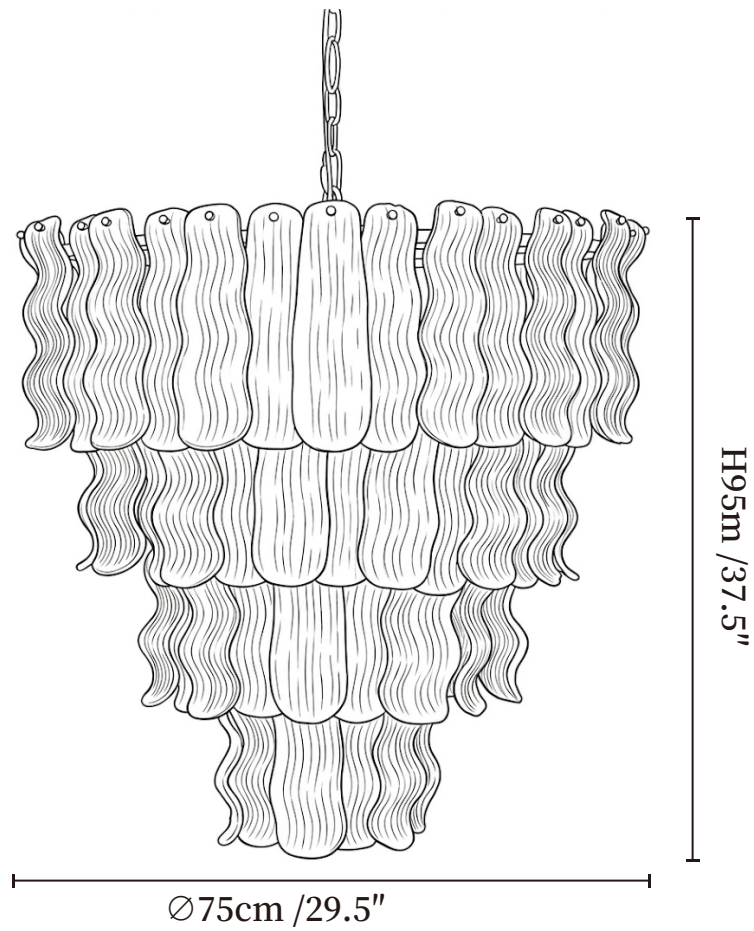

SPECIFICATION SHEET

SPECIFICATION DETAILS

*For custom options, consult factory for details

Fixture Dimensions	Ø 29.5" x H 37.4"
Light source	E12 or E14(bulb not included)
Wattage	MAX 15W incandescent bulb or LED equivalent.
Voltage	AC 110-240V
Mounting	Hardwired.
Dimming	Compatible with dimmable bulbs (bulb not included)
Control method	Compatible with common wall switches(not included)
Finishes	Gold.
Shade Details	Yellow.
Material	Metal, Glass.
Hanging Length	Chain lengths range between 11.8", the length can be specified according to needs