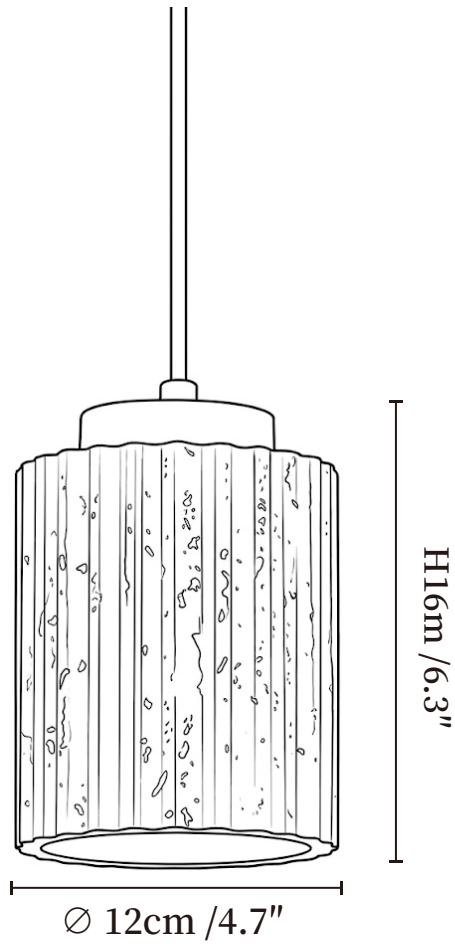

SPECIFICATION SHEET

SPECIFICATION DETAILS

*For custom options, consult factory for details

Fixture Dimensions	Ø 4.7" x H 6.3"
Light source	E26 or E27 (bulb not included)
Wattage	MAX 40W incandescent bulb or LED equivalent.
Voltage	AC 110-240V
Mounting	Hardwired.
Dimming	Compatible with dimmable bulbs (bulb not included)
Control method	Compatible with common wall switches (not included)
Finishes	Black Travertine.
Shade Details	Black Travertine.
Material	Black Travertine, Metal.
Wire Length	The standard length of the suspended wire is 59 "(150 cm) and the length is adjustable.