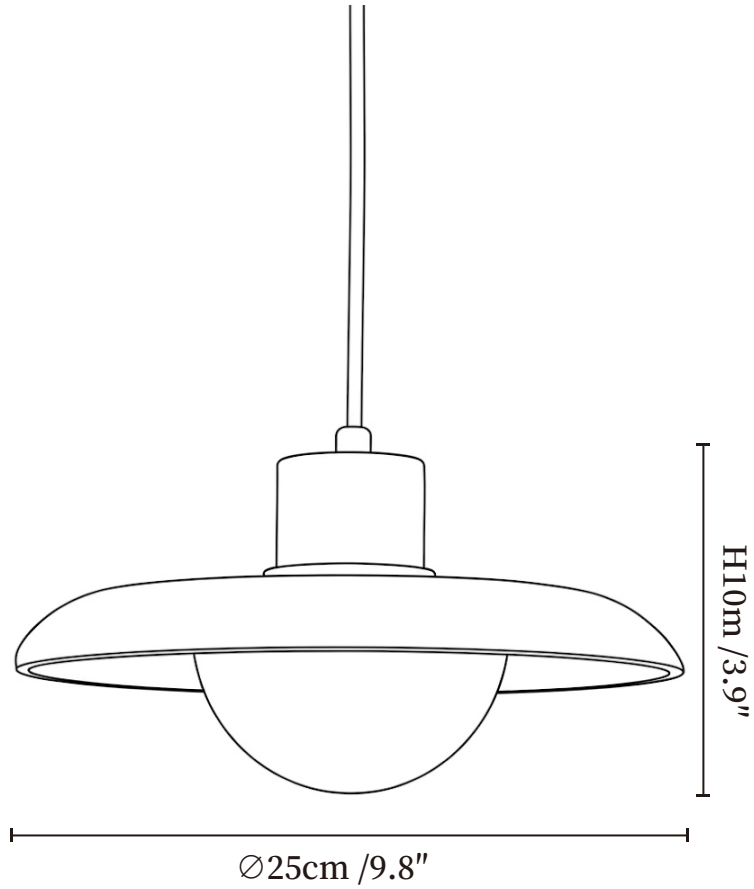

## SPECIFICATION DETAILS

\*For custom options, consult factory for details

<b>Fixture Dimensions</b>	Ø 9.8" x H 3.9"
<b>Light source</b>	Integrated LED
<b>Wattage</b>	~ 5W
<b>Voltage</b>	AC 110-240V
<b>Dimming</b>	Not supported
<b>CRI(Ra)</b>	90+ CRI
<b>Mounting</b>	Hardwired.
<b>LED Rated Life</b>	30000 hours
<b>Color Temperature</b>	Warm Light (3000K), Neutral Light (4000K), Cool Light (6000K)
<b>Control method</b>	Compatible with common wall switches(not included)
<b>Finishes</b>	Walnut Color.
<b>Shadow Details</b>	Black Travertine.
<b>Material</b>	Black Travertine, Wood, Metal.
<b>Wire Length</b>	The standard length of the cord is 59" (150 cm), the length is adjustable.