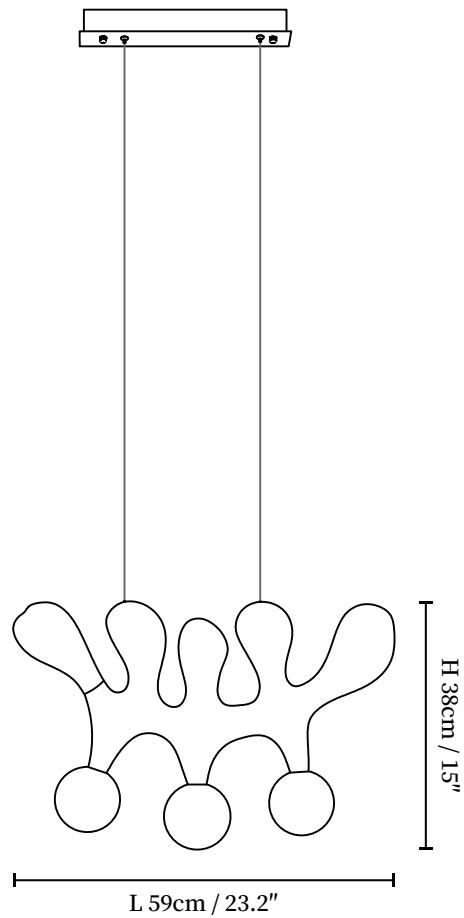

SPECIFICATION SHEET

SPECIFICATION DETAILS

*For custom options, consult factory for details

Fixture Dimensions	L 23.2" x H 15"
Light source	G9 (bulb not included)
Wattage	MAX 5W incandescent bulb or LED equivalent.
Voltage	AC 110-240V
Mounting	Hardwired.
Dimming	Compatible with dimmable bulbs (bulb not included)
Control method	Compatible with common wall switches(not included)
Finishes	Wood Color, Walnut Color, Black.
Shade Details	White.
Material	Metal, Wood, Glass, Brass.
Wire Length	The standard length of the suspended wire is 59 "(150 cm) and the length is adjustable.