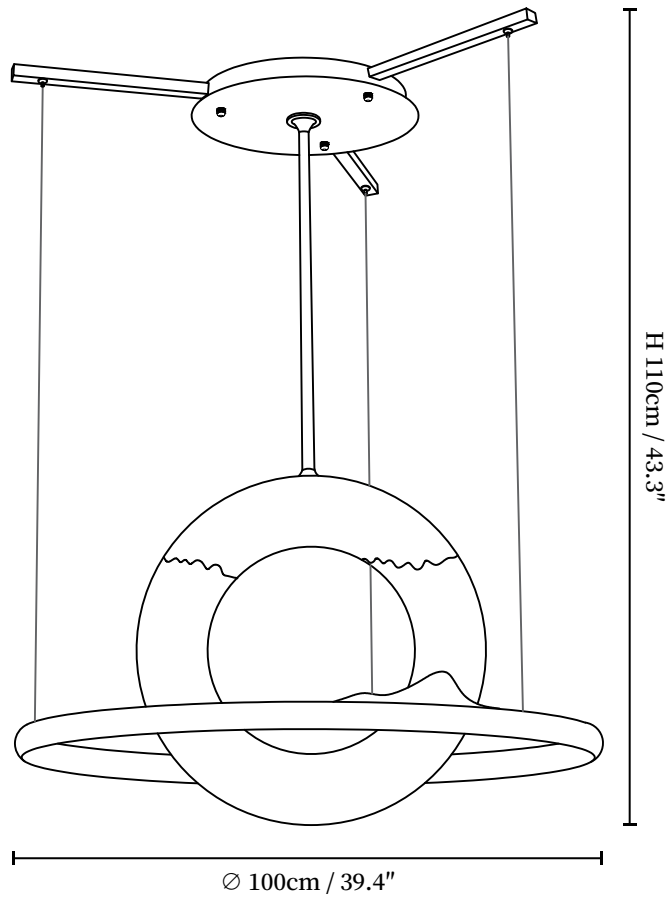

# SPECIFICATION SHEET

---

## SPECIFICATION DETAILS

\*For custom options, consult factory for details

<b>Fixture Dimensions</b>	D 23.6 x H 43.3", D 31.5 x H 43.3", D 39.4 x H 43.3"
<b>Light source</b>	Integrated LED
<b>Wattage</b>	~ 5W
<b>Voltage</b>	AC 110-240V
<b>Dimming</b>	Not supported
<b>CRI(Ra)</b>	90+ CRI
<b>Mounting</b>	Hardwired.
<b>LED Rated Life</b>	30000 hours
<b>Color Temperature</b>	Warm Light (3000K), Neutral Light (4000K), Cool Light (6000K)
<b>Control method</b>	Compatible with common wall switches (not included)
<b>Finishes</b>	Wood Color, Walnut Color, Black.
<b>Shadow Details</b>	Wood Color, Walnut Color, Black.
<b>Material</b>	Metal, Acrylic, Wood.
<b>Rod Length</b>	17.7"+23.6"+29.5" Adjustable hanging height rod. Can be extended upon request.