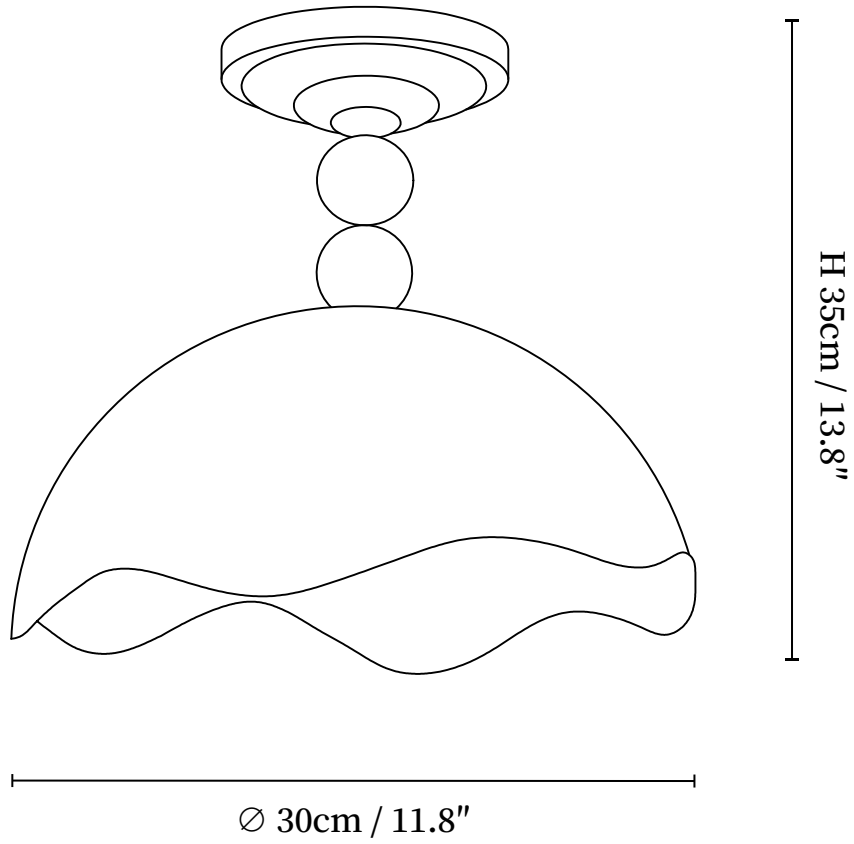

SPECIFICATION SHEET

SPECIFICATION DETAILS

*For custom options, consult factory for details

Fixture Dimensions	D 11.8" x H 13.8"
Light source	Integrated LED
Wattage	~5W
Voltage	AC 110-240V
Dimming	Not supported
CRI(Ra)	90+CRI
Mounting	Hardwired.
LED Rated Life	30000 hours
Color Temperature	Warm Light (3000K), Neutral Light (4000K), Cool Light (6000K)
Control method	Compatible with common wall switches(not included)
Finishes	Black, Chrome.
Shade Details	Beige, Green.
Material	Metal, Aluminum, Acrylic.