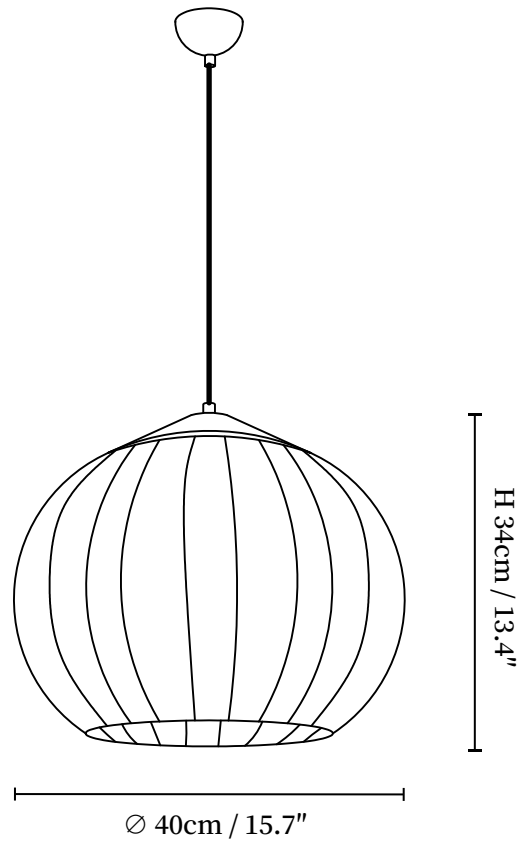

## SPECIFICATION DETAILS

\*For custom options, consult factory for details

<b>Fixture Dimensions</b>	D 15.7" x H 13.4"
<b>Light source</b>	E26 or E27 (bulb not included)
<b>Wattage</b>	MAX 40W incandescent bulb or LED equivalent.
<b>Voltage</b>	AC 110-240V
<b>Mounting</b>	Hardwired.
<b>Dimming</b>	Compatible with dimmable bulbs (bulb not included)
<b>Control method</b>	Compatible with common wall switches(not included)
<b>Finishes</b>	Walnut Color, Gold.
<b>Shade Details</b>	White.
<b>Material</b>	Metal, Wood, Fabric.
<b>Wire Length</b>	The standard length of the suspended wire is 59 "(150 cm) and the length is adjustable.