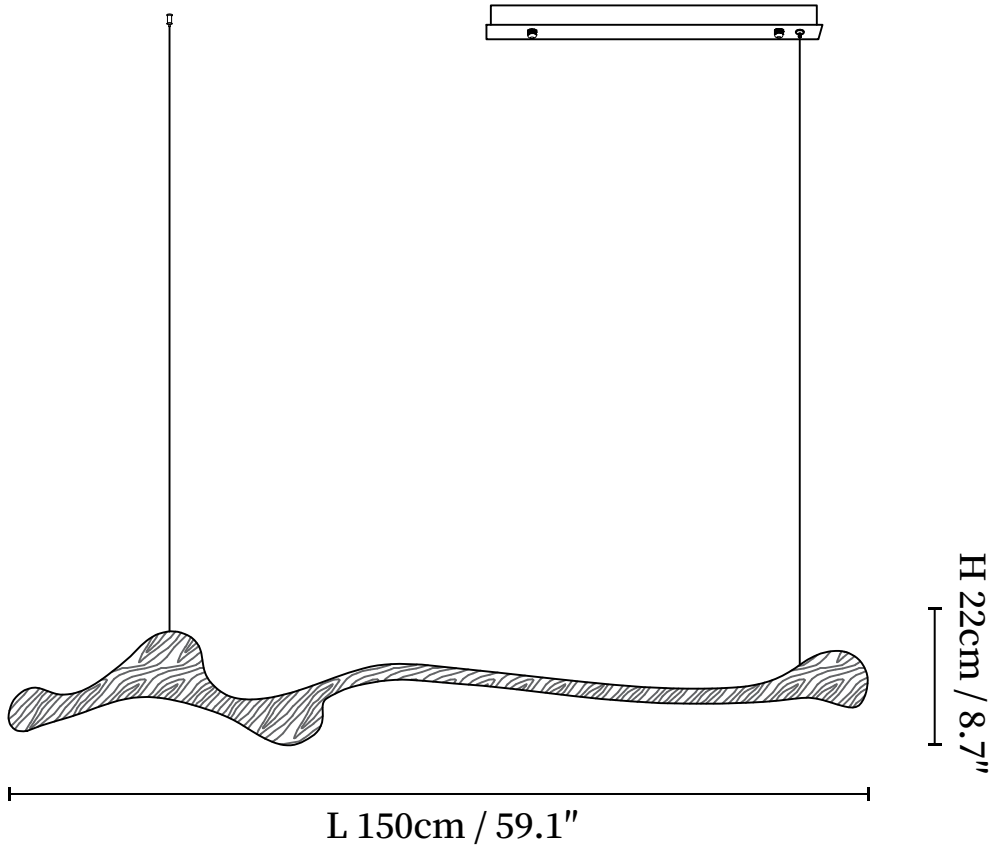

SPECIFICATION SHEET

SPECIFICATION DETAILS

*For custom options, consult factory for details

Fixture Dimensions	L 59.1" x W 4.7" x H 8.7"
Light source	Integrated LED
Wattage	~ 5W
Voltage	AC 110-240V
Dimming	Not supported
CRI(Ra)	90+ CRI
Mounting	Hardwired.
LED Rated Life	30000 hours
Color Temperature	Warm Light (3000K), Neutral Light (4000K), Cool Light (6000K)
Control method	Compatible with common wall switches (not included)
Finishes	Wood Color, Walnut Color, Black.
Shadow Details	White.
Material	Metal, Acrylic, Wood.
Wire Length	The standard length of the cord is 59" (150 cm), the length is adjustable.