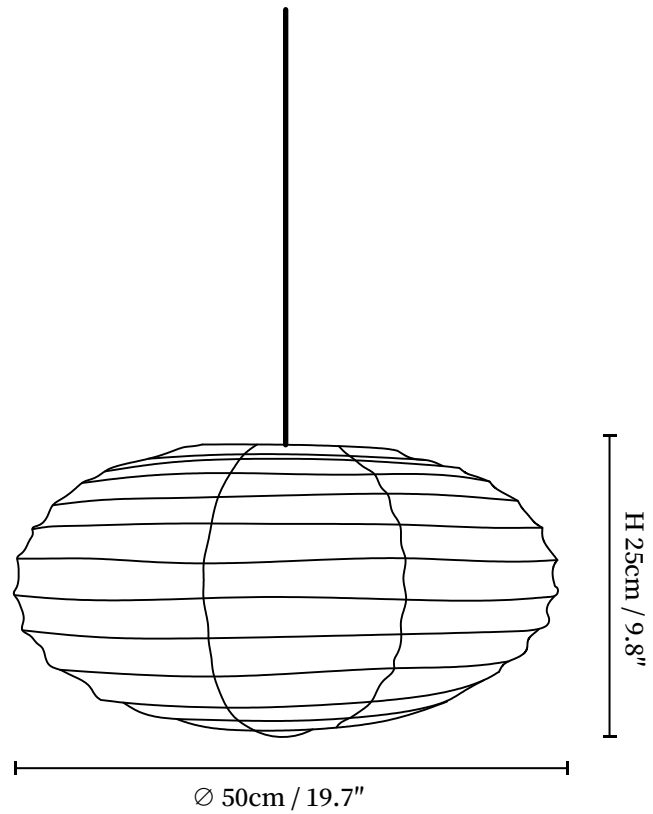

SPECIFICATION SHEET

SPECIFICATION DETAILS

*For custom options, consult factory for details

Fixture Dimensions	D 19.7" x H 9.8"
Light source	E26 or E27 (bulb not included)
Wattage	MAX 40W incandescent bulb or LED equivalent.
Voltage	AC 110-240V
Mounting	Hardwired.
Dimming	Compatible with dimmable bulbs (bulb not included)
Control method	Compatible with common wall switches(not included)
Finishes	White.
Shade Details	White.
Material	Mulberry paper, Bamboo, Metal.
Wire Length	The standard length of the suspended wire is 59 "(150 cm) and the length is adjustable.

SPECIFICATION SHEET

SPECIFICATION DETAILS

*For custom options, consult factory for details

Fixture Dimensions	D 27.6" x H 13"
Light source	E26 or E27 (bulb not included)
Wattage	MAX 40W incandescent bulb or LED equivalent.
Voltage	AC 110-240V
Mounting	Hardwired.
Dimming	Compatible with dimmable bulbs (bulb not included)
Control method	Compatible with common wall switches(not included)
Finishes	White.
Shade Details	White.
Material	Mulberry paper, Bamboo, Metal.
Wire Length	The standard length of the suspended wire is 59 "(150 cm) and the length is adjustable.

SPECIFICATION SHEET

SPECIFICATION DETAILS

*For custom options, consult factory for details

Fixture Dimensions	D 37.4" x H 17.7"
Light source	E26 or E27 (bulb not included)
Wattage	MAX 40W incandescent bulb or LED equivalent.
Voltage	AC 110-240V
Mounting	Hardwired.
Dimming	Compatible with dimmable bulbs (bulb not included)
Control method	Compatible with common wall switches(not included)
Finishes	White.
Shade Details	White.
Material	Mulberry paper, Bamboo, Metal.
Wire Length	The standard length of the suspended wire is 59 "(150 cm) and the length is adjustable.