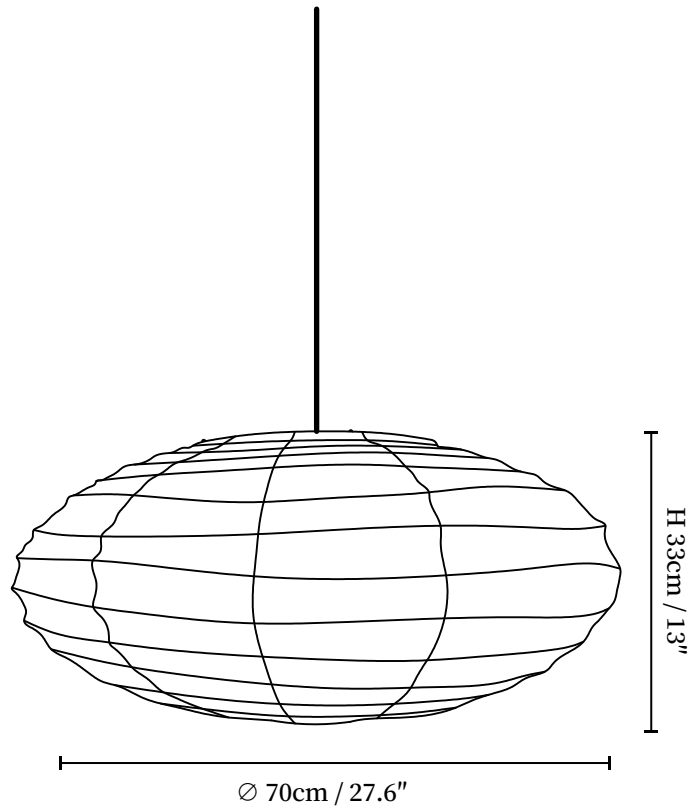

SPECIFICATION SHEET

SPECIFICATION DETAILS

*For custom options, consult factory for details

Fixture Dimensions	D 19.7" x H 9.8"
Light source	E26 or E27 (bulb not included)
Wattage	MAX 40W incandescent bulb or LED equivalent.
Voltage	AC 110-240V
Mounting	Hardwired.
Dimming	Compatible with dimmable bulbs (bulb not included)
Control method	Compatible with common wall switches(not included)
Finishes	White.
Shade Details	White.
Material	Mulberry paper, Bamboo, Metal.
Wire Length	The standard length of the suspended wire is 59 "(150 cm) and the length is adjustable.

SPECIFICATION SHEET

SPECIFICATION DETAILS

*For custom options, consult factory for details

Fixture Dimensions	D 27.6" x H 13"
Light source	E26 or E27 (bulb not included)
Wattage	MAX 40W incandescent bulb or LED equivalent.
Voltage	AC 110-240V
Mounting	Hardwired.
Dimming	Compatible with dimmable bulbs (bulb not included)
Control method	Compatible with common wall switches(not included)
Finishes	White.
Shade Details	White.
Material	Mulberry paper, Bamboo, Metal.
Wire Length	The standard length of the suspended wire is 59 "(150 cm) and the length is adjustable.

SPECIFICATION SHEET

SPECIFICATION DETAILS

*For custom options, consult factory for details

Fixture Dimensions	D 37.4" x H 17.7"
Light source	E26 or E27 (bulb not included)
Wattage	MAX 40W incandescent bulb or LED equivalent.
Voltage	AC 110-240V
Mounting	Hardwired.
Dimming	Compatible with dimmable bulbs (bulb not included)
Control method	Compatible with common wall switches(not included)
Finishes	White.
Shade Details	White.
Material	Mulberry paper, Bamboo, Metal.
Wire Length	The standard length of the suspended wire is 59 "(150 cm) and the length is adjustable.