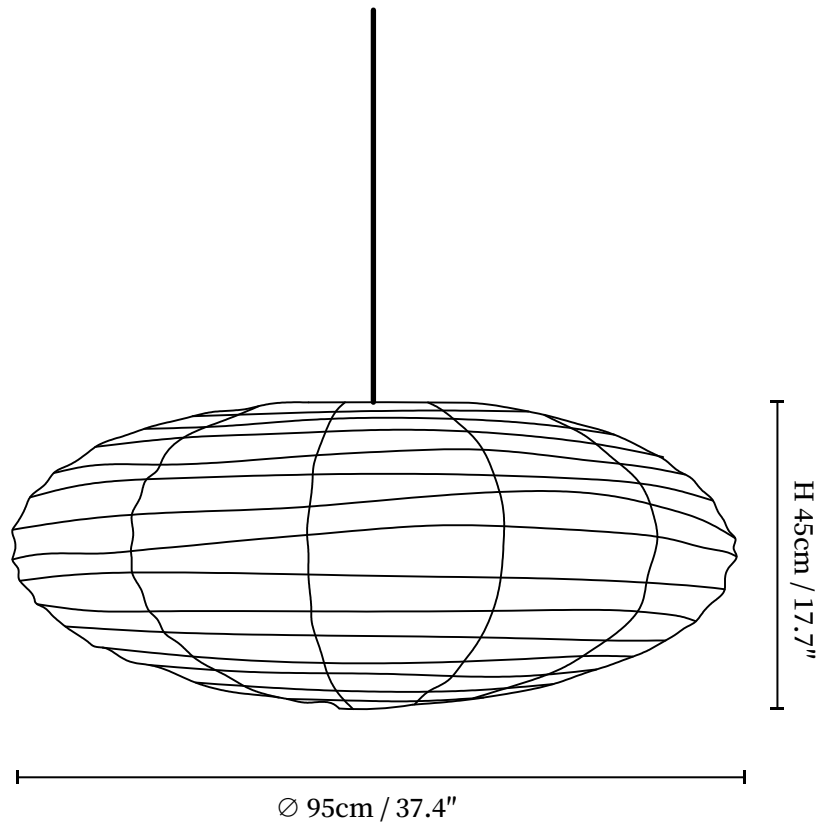

SPECIFICATION SHEET

SPECIFICATION DETAILS

*For custom options, consult factory for details

Fixture Dimensions	D 19.7" x H 9.8"
Light source	E26 or E27 (bulb not included)
Wattage	MAX 40W incandescent bulb or LED equivalent.
Voltage	AC 110-240V
Mounting	Hardwired.
Dimming	Compatible with dimmable bulbs (bulb not included)
Control method	Compatible with common wall switches(not included)
Finishes	White.
Shade Details	White.
Material	Mulberry paper, Bamboo, Metal.
Wire Length	The standard length of the suspended wire is 59 "(150 cm) and the length is adjustable.

SPECIFICATION SHEET

SPECIFICATION DETAILS

*For custom options, consult factory for details

Fixture Dimensions	D 27.6" x H 13"
Light source	E26 or E27 (bulb not included)
Wattage	MAX 40W incandescent bulb or LED equivalent.
Voltage	AC 110-240V
Mounting	Hardwired.
Dimming	Compatible with dimmable bulbs (bulb not included)
Control method	Compatible with common wall switches(not included)
Finishes	White.
Shade Details	White.
Material	Mulberry paper, Bamboo, Metal.
Wire Length	The standard length of the suspended wire is 59 "(150 cm) and the length is adjustable.

SPECIFICATION SHEET

SPECIFICATION DETAILS

*For custom options, consult factory for details

Fixture Dimensions	D 37.4" x H 17.7"
Light source	E26 or E27 (bulb not included)
Wattage	MAX 40W incandescent bulb or LED equivalent.
Voltage	AC 110-240V
Mounting	Hardwired.
Dimming	Compatible with dimmable bulbs (bulb not included)
Control method	Compatible with common wall switches(not included)
Finishes	White.
Shade Details	White.
Material	Mulberry paper, Bamboo, Metal.
Wire Length	The standard length of the suspended wire is 59 "(150 cm) and the length is adjustable.