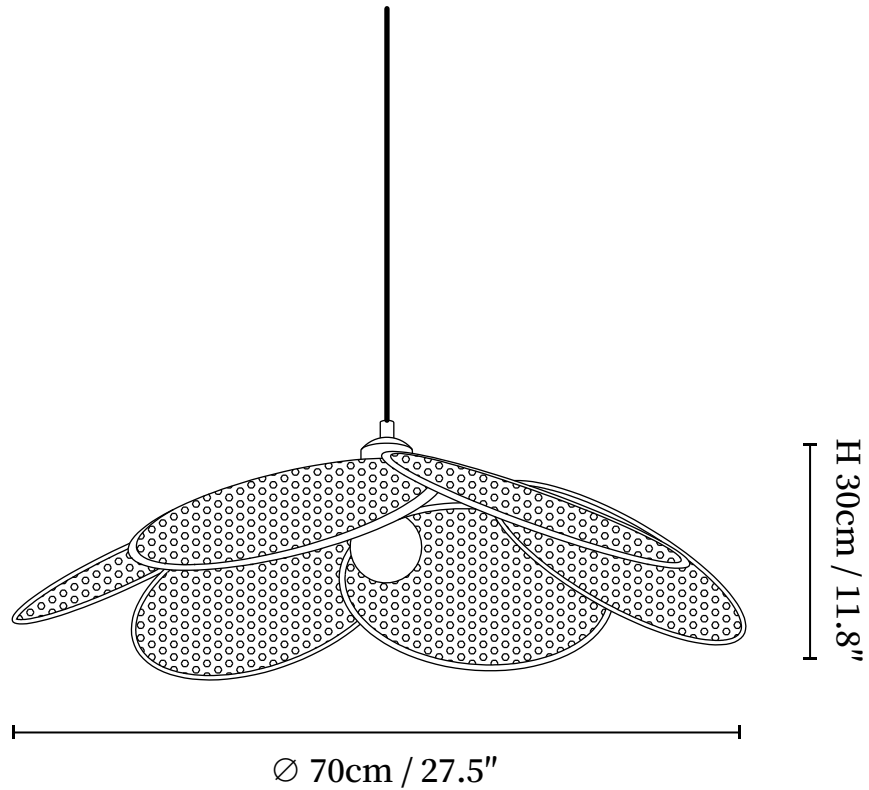

# SPECIFICATION SHEET

---

## SPECIFICATION DETAILS

\*For custom options, consult factory for details

<b>Fixture Dimensions</b>	D 25.6" x H 7.8", D 27.5" x H 11.8"
<b>Light source</b>	E26 or E27 (bulb not included)
<b>Wattage</b>	MAX 40W incandescent bulb or LED equivalent.
<b>Voltage</b>	AC 110-240V
<b>Mounting</b>	Hardwired.
<b>Dimming</b>	Compatible with dimmable bulbs (bulb not included)
<b>Control method</b>	Compatible with common wall switches (not included)
<b>Finishes</b>	Black
<b>Shade Details</b>	Nature rattan.
<b>Material</b>	Metal, Fabric, Rattan.
<b>Wire Length</b>	The standard length of the suspended wire is 59 "(150 cm) and the length is adjustable.