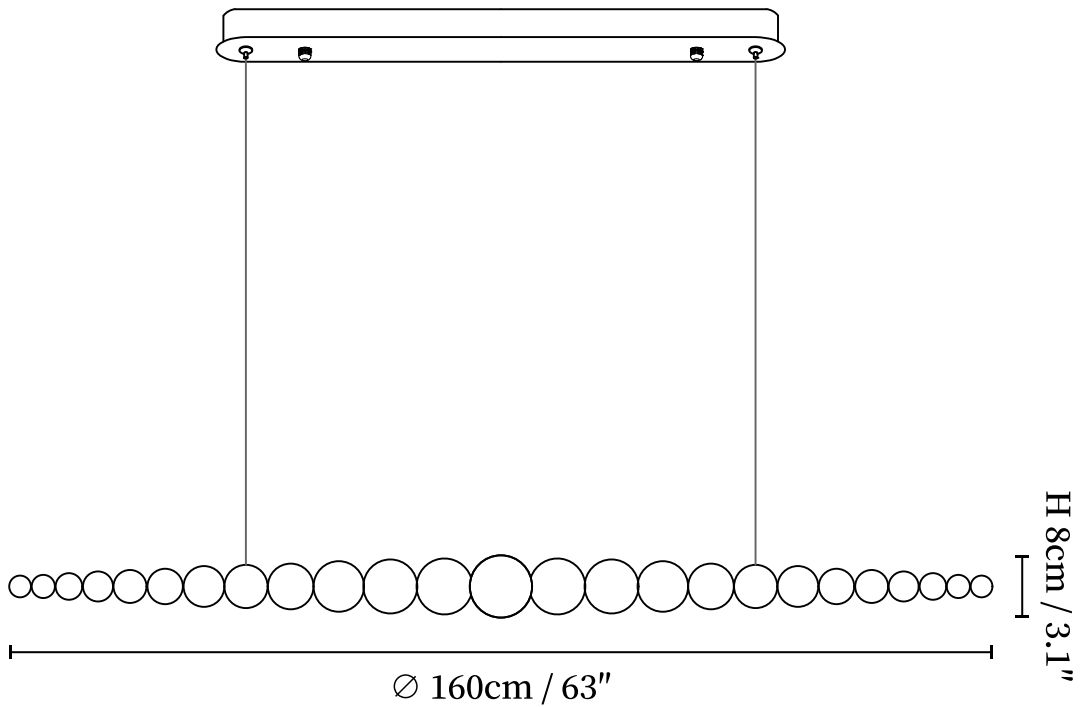

SPECIFICATION SHEET

SPECIFICATION DETAILS

*For custom options, consult factory for details

Fixture Dimensions	L 46.4" x H 3.1"
Light source	Integrated LED
Wattage	Single lamp~5 watts
Voltage	AC 110-240V
Dimming	Not supported
CRI(Ra)	90+CRI
Mounting	Hardwired.
LED Rated Life	50000 hours
Color Temperature	Warm Light (3000K), Neutral Light (4000K), Cool Light (6000K)
Control method	Compatible with common wall switches(not included)
Finishes	Wood Color, Walnut Color, Black.
Shade Details	White.
Material	Metal, Acrylic, Wood.
Wire Length	The standard length of the cord is 59" (150 cm), the length is adjustable.

SPECIFICATION SHEET

SPECIFICATION DETAILS

*For custom options, consult factory for details

Fixture Dimensions	L 55" x H 3.1"
Light source	Integrated LED
Wattage	Single lamp~5 watts
Voltage	AC 110-240V
Dimming	- Not supported
CRI(Ra)	90+CRI
Mounting	Hardwired.
LED Rated Life	50000 hours
Color Temperature	Warm Light (3000K), Neutral Light (4000K), Cool Light (6000K)
Control method	Compatible with common wall switches(not included)
Finishes	Wood Color, Walnut Color, Black.
Shade Details	White.
Material	Metal, Acrylic, Wood.
Wire Length	The standard length of the cord is 59" (150 cm), the length is adjustable.

SPECIFICATION SHEET

SPECIFICATION DETAILS

*For custom options, consult factory for details

Fixture Dimensions	L 63" x H 3.1"
Light source	Integrated LED
Wattage	Single lamp~5 watts
Voltage	AC 110-240V
Dimming	Not supported
CRI(Ra)	> 90+CRI
Mounting	Hardwired.
LED Rated Life	50000 hours
Color Temperature	Warm Light (3000K), Neutral Light (4000K), Cool Light (6000K)
Control method	Compatible with common wall switches(not included)
Finishes	Wood Color, Walnut Color, Black.
Shade Details	White.
Material	Metal, Acrylic, Wood.
Wire Length	The standard length of the cord is 59" (150 cm), the length is adjustable.