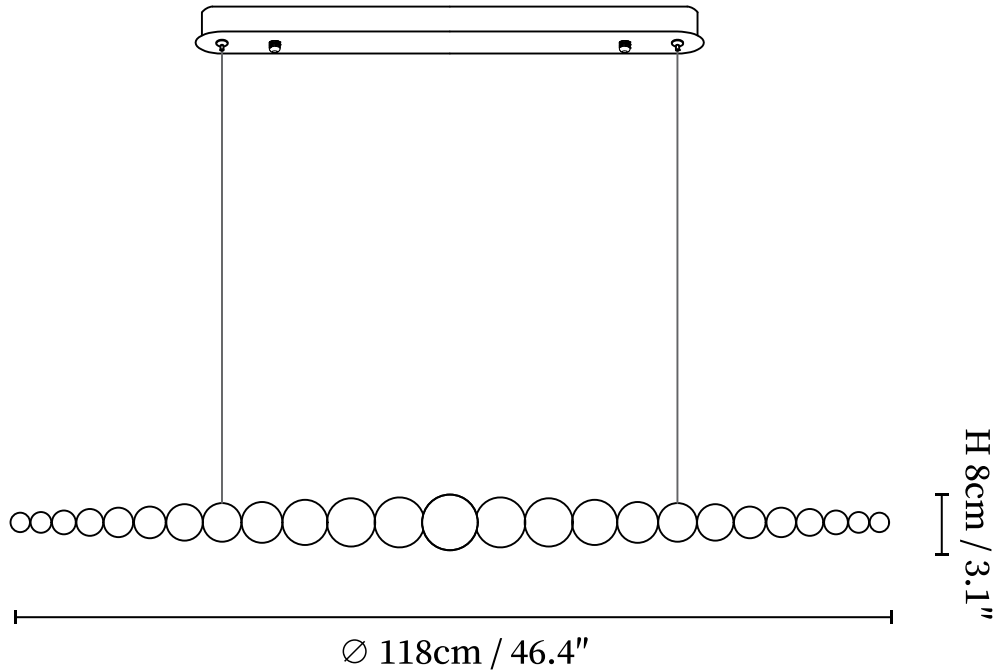

SPECIFICATION SHEET

SPECIFICATION DETAILS

*For custom options, consult factory for details

Fixture Dimensions	L 46.4" x H 3.1"
Light source	Integrated LED
Wattage	Single lamp~5 watts
Voltage	AC 110-240V
Dimming	Not supported
CRI(Ra)	90+CRI
Mounting	Hardwired.
LED Rated Life	50000 hours
Color Temperature	Warm Light (3000K), Neutral Light (4000K), Cool Light (6000K)
Control method	Compatible with common wall switches(not included)
Finishes	Wood Color, Walnut Color, Black.
Shade Details	White.
Material	Metal, Acrylic, Wood.
Wire Length	The standard length of the cord is 59" (150 cm), the length is adjustable.

SPECIFICATION SHEET

SPECIFICATION DETAILS

*For custom options, consult factory for details

Fixture Dimensions	L 55" x H 3.1"
Light source	Integrated LED
Wattage	Single lamp~5 watts
Voltage	AC 110-240V
Dimming	- Not supported
CRI(Ra)	90+CRI
Mounting	Hardwired.
LED Rated Life	50000 hours
Color Temperature	Warm Light (3000K), Neutral Light (4000K), Cool Light (6000K)
Control method	Compatible with common wall switches(not included)
Finishes	Wood Color, Walnut Color, Black.
Shade Details	White.
Material	Metal, Acrylic, Wood.
Wire Length	The standard length of the cord is 59" (150 cm), the length is adjustable.

SPECIFICATION SHEET

SPECIFICATION DETAILS

*For custom options, consult factory for details

Fixture Dimensions	L 63" x H 3.1"
Light source	Integrated LED
Wattage	Single lamp~5 watts
Voltage	AC 110-240V
Dimming	Not supported
CRI(Ra)	> 90+CRI
Mounting	Hardwired.
LED Rated Life	50000 hours
Color Temperature	Warm Light (3000K), Neutral Light (4000K), Cool Light (6000K)
Control method	Compatible with common wall switches(not included)
Finishes	Wood Color, Walnut Color, Black.
Shade Details	White.
Material	Metal, Acrylic, Wood.
Wire Length	The standard length of the cord is 59" (150 cm), the length is adjustable.