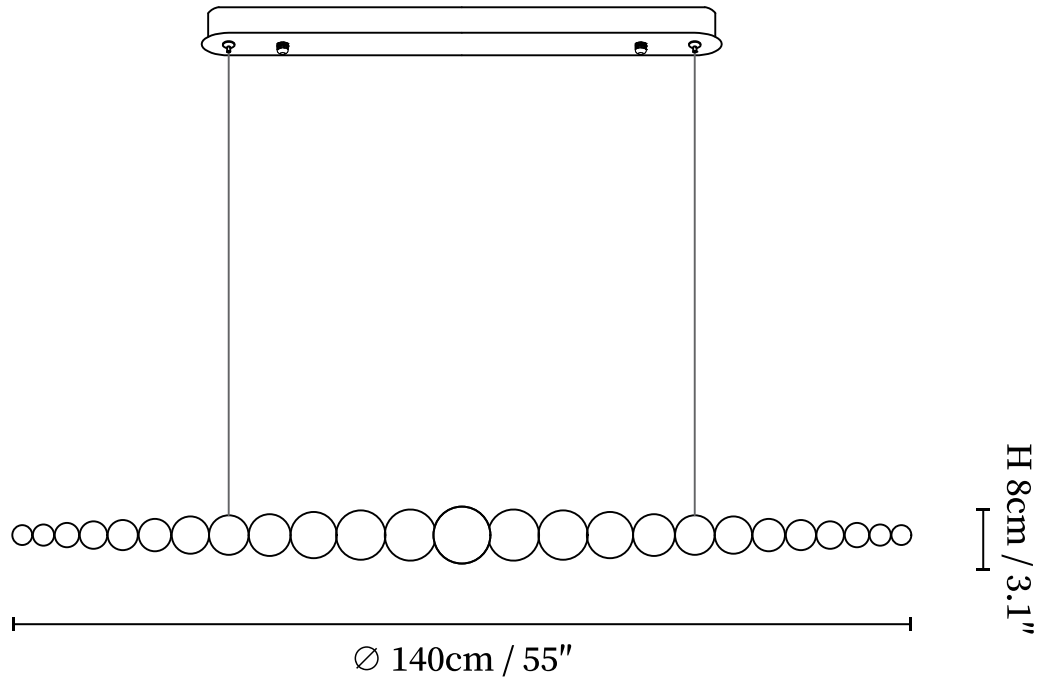

SPECIFICATION SHEET

SPECIFICATION DETAILS

*For custom options, consult factory for details

Fixture Dimensions	L 46.4" x H 3.1"
Light source	Integrated LED
Wattage	Single lamp~5 watts
Voltage	AC 110-240V
Dimming	Not supported
CRI(Ra)	90+CRI
Mounting	Hardwired.
LED Rated Life	50000 hours
Color Temperature	Warm Light (3000K), Neutral Light (4000K), Cool Light (6000K)
Control method	Compatible with common wall switches(not included)
Finishes	Wood Color, Walnut Color, Black.
Shade Details	White.
Material	Metal, Acrylic, Wood.
Wire Length	The standard length of the cord is 59" (150 cm), the length is adjustable.

SPECIFICATION SHEET

SPECIFICATION DETAILS

*For custom options, consult factory for details

Fixture Dimensions	L 55" x H 3.1"
Light source	Integrated LED
Wattage	Single lamp~5 watts
Voltage	AC 110-240V
Dimming	- Not supported
CRI(Ra)	90+CRI
Mounting	Hardwired.
LED Rated Life	50000 hours
Color Temperature	Warm Light (3000K), Neutral Light (4000K), Cool Light (6000K)
Control method	Compatible with common wall switches(not included)
Finishes	Wood Color, Walnut Color, Black.
Shade Details	White.
Material	Metal, Acrylic, Wood.
Wire Length	The standard length of the cord is 59" (150 cm), the length is adjustable.

SPECIFICATION SHEET

SPECIFICATION DETAILS

*For custom options, consult factory for details

Fixture Dimensions	L 63" x H 3.1"
Light source	Integrated LED
Wattage	Single lamp~5 watts
Voltage	AC 110-240V
Dimming	Not supported
CRI(Ra)	> 90+CRI
Mounting	Hardwired.
LED Rated Life	50000 hours
Color Temperature	Warm Light (3000K), Neutral Light (4000K), Cool Light (6000K)
Control method	Compatible with common wall switches(not included)
Finishes	Wood Color, Walnut Color, Black.
Shade Details	White.
Material	Metal, Acrylic, Wood.
Wire Length	The standard length of the cord is 59" (150 cm), the length is adjustable.