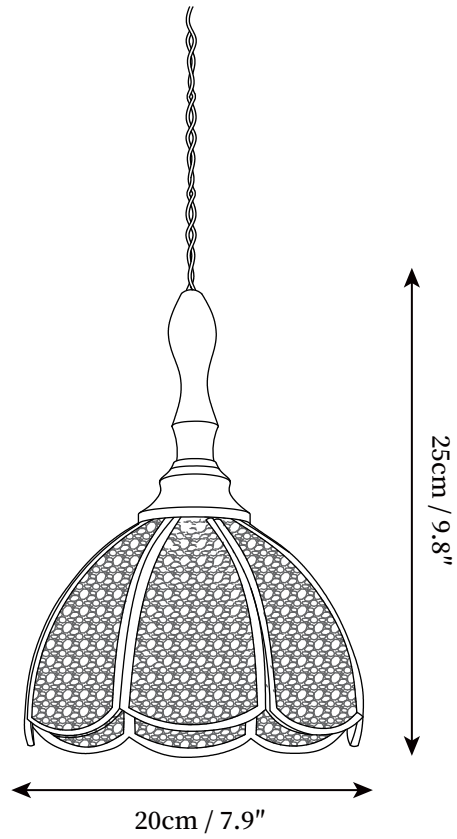

SPECIFICATION SHEET

SPECIFICATION DETAILS

*For custom options, consult factory for details

Fixture Dimensions	D 7.9" x H 9.8"
Light source	E26 or E27 (bulb not included)
Wattage	MAX 40W incandescent bulb or LED equivalent.
Voltage	AC 110-240V
Mounting	Hardwired.
Dimming	Compatible with dimmable bulbs (bulb not included)
Control method	Compatible with common wall switches (
Finishes	Natural wood, Gold.
Shade Details	Opaque glass.
Material	Brass, Glass.
Wire Length	The standard length of the suspended wire is 59" (150 cm) and the length is adjustable.

SPECIFICATION SHEET

SPECIFICATION DETAILS

*For custom options, consult factory for details

Fixture Dimensions	D 7.9" x H 9.8"
Light source	E26 or E27 (bulb not included)
Wattage	MAX 40W incandescent bulb or LED equivalent.
Voltage	AC 110-240V
Mounting	Hardwired.
Dimming	Compatible with dimmable bulbs (bulb not included)
Control method	Compatible with common wall switches(not included)
Finishes	Natural wood, Gold.
Shade Details	Opaque glass.
Material	Brass, Glass.
Wire Length	The standard length of the suspended wire is 59 "(150 cm) and the length is adjustable.