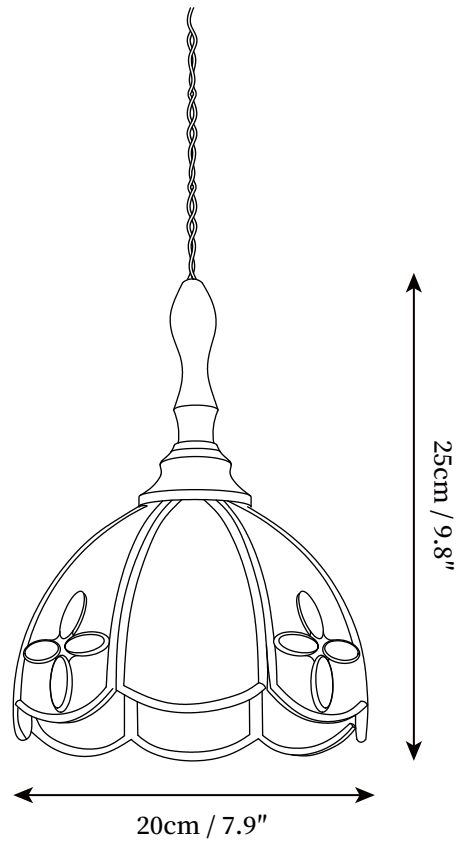

SPECIFICATION SHEET

SPECIFICATION DETAILS

*For custom options, consult factory for details

Fixture Dimensions	D 7.9" x H 9.8"
Light source	E26 or E27 (bulb not included)
Wattage	MAX 40W incandescent bulb or LED equivalent.
Voltage	AC 110-240V
Mounting	Hardwired.
Dimming	Compatible with dimmable bulbs (bulb not included)
Control method	Compatible with common wall switches (
Finishes	Natural wood, Gold.
Shade Details	Opaque glass.
Material	Brass, Glass.
Wire Length	The standard length of the suspended wire is 59" (150 cm) and the length is adjustable.

SPECIFICATION SHEET

SPECIFICATION DETAILS

*For custom options, consult factory for details

Fixture Dimensions	D 7.9" x H 9.8"
Light source	E26 or E27 (bulb not included)
Wattage	MAX 40W incandescent bulb or LED equivalent.
Voltage	AC 110-240V
Mounting	Hardwired.
Dimming	Compatible with dimmable bulbs (bulb not included)
Control method	Compatible with common wall switches(not included)
Finishes	Natural wood, Gold.
Shade Details	Opaque glass.
Material	Brass, Glass.
Wire Length	The standard length of the suspended wire is 59 "(150 cm) and the length is adjustable.