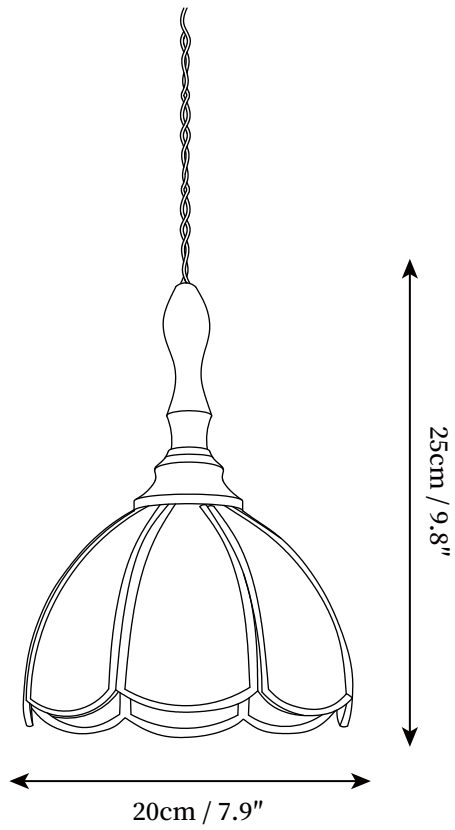

SPECIFICATION SHEET

SPECIFICATION DETAILS

*For custom options, consult factory for details

Fixture Dimensions	D 7.9" x H 9.8"
Light source	E26 or E27 (bulb not included)
Wattage	MAX 40W incandescent bulb or LED equivalent.
Voltage	AC 110-240V
Mounting	Hardwired.
Dimming	Compatible with dimmable bulbs (bulb not included)
Control method	Compatible with common wall switches(not included)
Finishes	Natural wood, Gold.
Shade Details	Opaque glass.
Material	Brass, Glass.
Wire Length	The standard length of the suspended wire is 59 "(150 cm) and the length is adjustable.