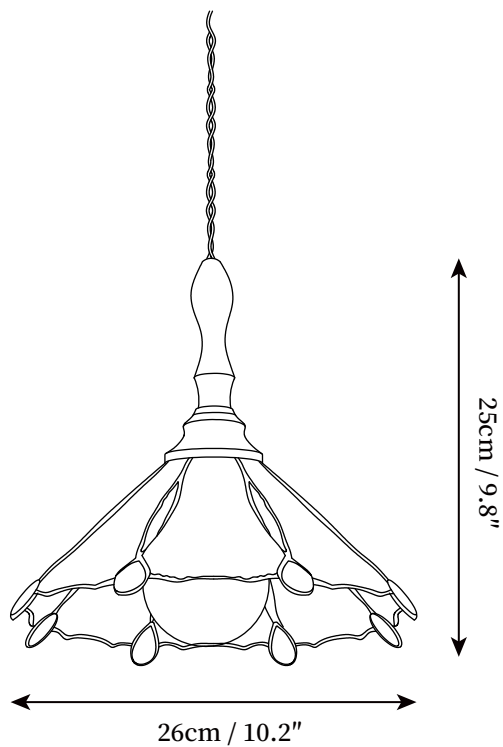

SPECIFICATION SHEET

SPECIFICATION DETAILS

*For custom options, consult factory for details

Fixture Dimensions	D 10.2" x H 9.8"
Light source	E26 or E27 (bulb not included)
Wattage	MAX 40W incandescent bulb or LED equivalent.
Voltage	AC 110-240V
Mounting	Hardwired.
Dimming	Compatible with dimmable bulbs (bulb not included)
Control method	Compatible with common wall switches (
Finishes	Natural wood, Gold.
Shade Details	Opaque glass.
Material	Brass, Glass.
Wire Length	The standard length of the suspended wire is 59 "(150 cm) and the length is adjustable.