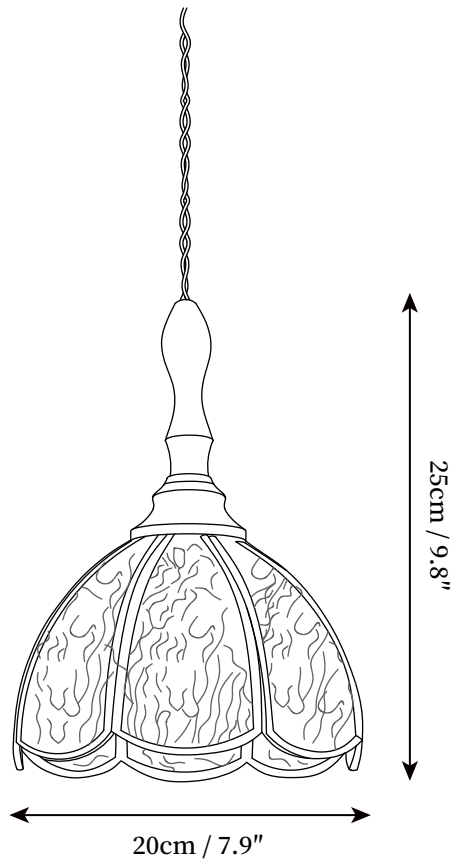

SPECIFICATION SHEET

SPECIFICATION DETAILS

*For custom options, consult factory for details

Fixture Dimensions	D 7.9" x H 9.8"
Light source	E26 or E27 (bulb not included)
Wattage	MAX 40W incandescent bulb or LED equivalent.
Voltage	AC 110-240V
Mounting	Hardwired.
Dimming	Compatible with dimmable bulbs (bulb not included)
Control method	Compatible with common wall switches (
Finishes	Natural wood, Gold.
Shade Details	Opaque glass.
Material	Brass, Glass.
Wire Length	The standard length of the suspended wire is 59" (150 cm) and the length is adjustable.

SPECIFICATION SHEET

SPECIFICATION DETAILS

*For custom options, consult factory for details

Fixture Dimensions	D 7.9" x H 9.8"
Light source	E26 or E27 (bulb not included)
Wattage	MAX 40W incandescent bulb or LED equivalent.
Voltage	AC 110-240V
Mounting	Hardwired.
Dimming	Compatible with dimmable bulbs (bulb not included)
Control method	Compatible with common wall switches(not included)
Finishes	Natural wood, Gold.
Shade Details	Opaque glass.
Material	Brass, Glass.
Wire Length	The standard length of the suspended wire is 59 "(150 cm) and the length is adjustable.