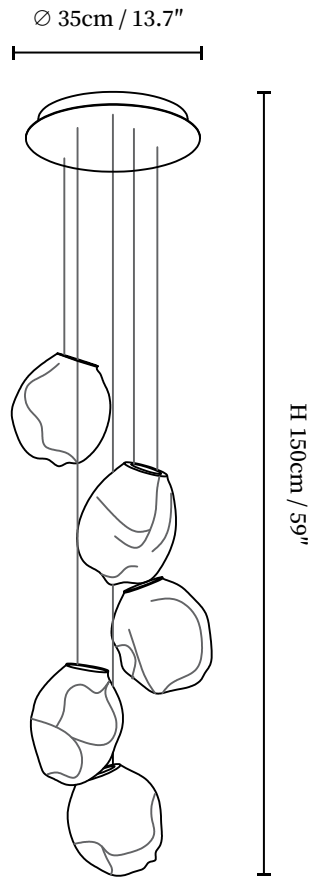

SPECIFICATION SHEET

SPECIFICATION DETAILS

*For custom options, consult factory for details

Fixture Dimensions	D 11.8" x H 47.2" (3 heads)
Light source	Integrated LED
Wattage	~ 5W
Voltage	AC 110-240V
Dimming	Not supported
CRI(Ra)	90+ CRI
Mounting	Hardwired.
LED Rated Life	30000 hours
Color Temperature	Warm Light (3000K), Neutral Light (4000K), Cool Light (6000K)
Control method	Compatible with common wall switches(not included)
Finishes	Chrome.
Shadow Details	White.
Material	Metal, Iron, Glass.
Wire Length	The standard length of the cord is 47.2" (120 cm), the length is adjustable.

SPECIFICATION SHEET

SPECIFICATION DETAILS

*For custom options, consult factory for details

Fixture Dimensions	D 13.7" x H 59" (5 heads)
Light source	Integrated LED
Wattage	~ 5W
Voltage	AC 110-240V
Dimming	Not supported
CRI(Ra)	90+ CRI
Mounting	Hardwired.
LED Rated Life	30000 hours
Color Temperature	Warm Light (3000K), Neutral Light (4000K), Cool Light (6000K)
Control method	Compatible with common wall switches (not included)
Finishes	Chrome.
Shadow Details	White.
Material	Metal, Iron, Glass.
Wire Length	The standard length of the cord is 59" (150 cm), the length is adjustable.