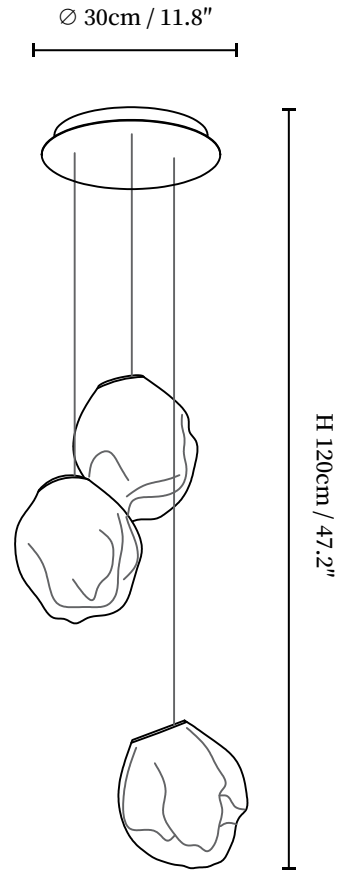

SPECIFICATION SHEET

SPECIFICATION DETAILS

*For custom options, consult factory for details

Fixture Dimensions	D 11.8" x H 47.2" (3 heads)
Light source	Integrated LED
Wattage	~ 5W
Voltage	AC 110-240V
Dimming	Not supported
CRI(Ra)	90+ CRI
Mounting	Hardwired.
LED Rated Life	30000 hours
Color Temperature	Warm Light (3000K), Neutral Light (4000K), Cool Light (6000K)
Control method	Compatible with common wall switches(not included)
Finishes	Chrome.
Shadow Details	White.
Material	Metal, Iron, Glass.
Wire Length	The standard length of the cord is 47.2" (120 cm), the length is adjustable.

SPECIFICATION SHEET

SPECIFICATION DETAILS

*For custom options, consult factory for details

Fixture Dimensions	D 13.7" x H 59" (5 heads)
Light source	Integrated LED
Wattage	~ 5W
Voltage	AC 110-240V
Dimming	Not supported
CRI(Ra)	90+ CRI
Mounting	Hardwired.
LED Rated Life	30000 hours
Color Temperature	Warm Light (3000K), Neutral Light (4000K), Cool Light (6000K)
Control method	Compatible with common wall switches (not included)
Finishes	Chrome.
Shadow Details	White.
Material	Metal, Iron, Glass.
Wire Length	The standard length of the cord is 59" (150 cm), the length is adjustable.