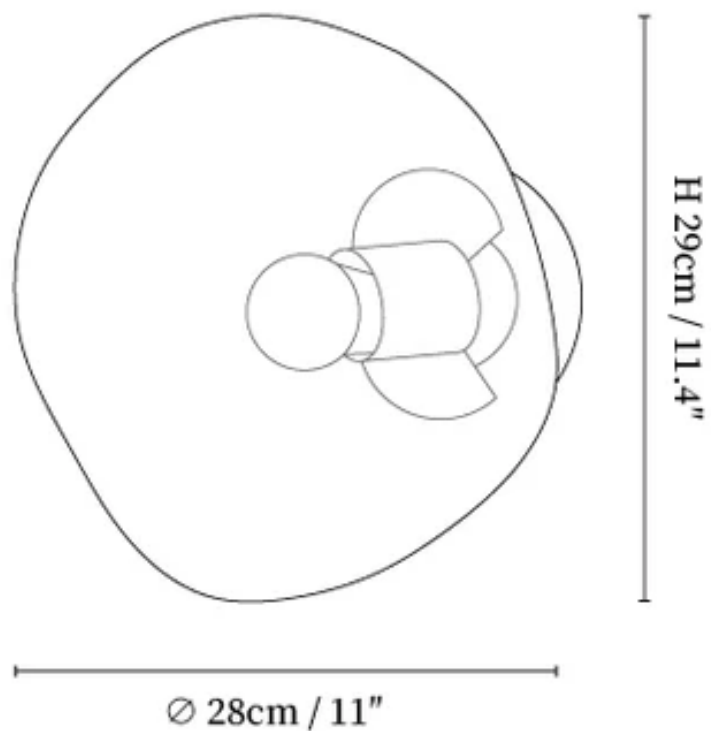

SPECIFICATION SHEET

SPECIFICATION DETAILS

*For custom options, consult factory for details

Fixture Dimensions	L 7.1" x H 7.5", L 11" x H 11.4"
Light source	E26 or E27. (bulb not included)
Wattage	MAX 40W incandescent bulb or LED equivalent.
Voltage	AC 110-240V
Mounting	Hardwired.
Dimming	Compatible with dimmable bulbs (bulb not included)
Control method	Compatible with common wall switches (not included)
Finishes	Rose gold, Gold, Smoke grey, Silver.
Shade Details	Chrome.
Material	Metal, PVC.