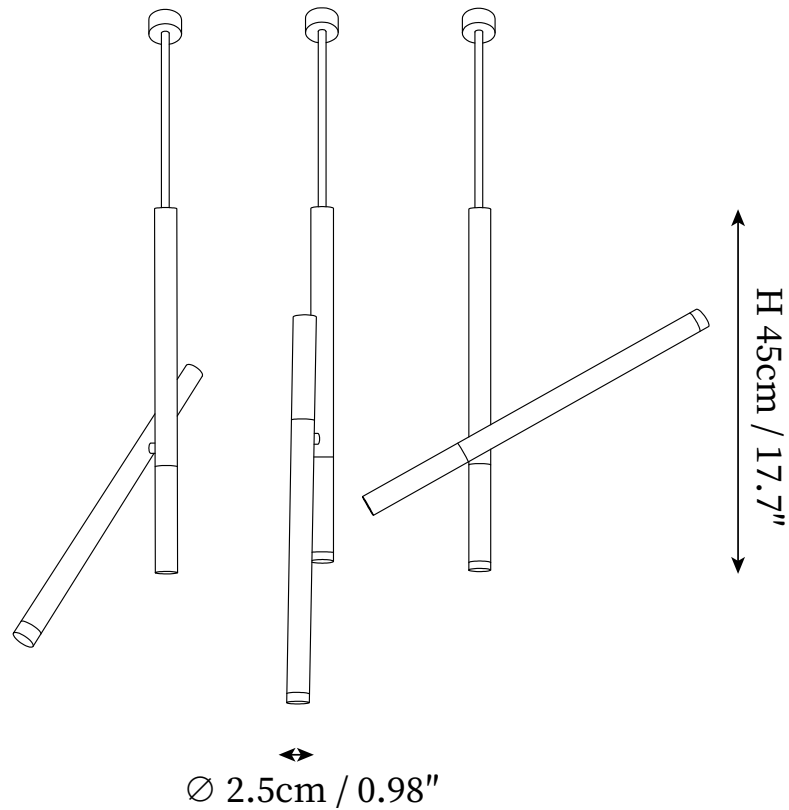

# SPECIFICATION SHEET

---

## SPECIFICATION DETAILS

\*For custom options, consult factory for details

<b>Fixture Dimensions</b>	D 0.98" x H 17.7"
<b>Light source</b>	Integrated LED
<b>Wattage</b>	~ 5W
<b>Voltage</b>	AC 110-240V
<b>Dimming</b>	Not supported
<b>CRI(Ra)</b>	90+ CRI
<b>Mounting</b>	Hardwired.
<b>LED Rated Life</b>	30000 hours
<b>Color Temperature</b>	Warm Light (3000K), Neutral Light (4000K), Cool Light (6000K)
<b>Control method</b>	Compatible with common wall switches(not included).
<b>Finishes</b>	hite, Balck.
<b>Shadow Details</b>	Frosted white.
<b>Material</b>	Metal, Acrylic.
<b>Rod Length</b>	The standard length of the rod is 11.8" (30 cm), the length is adjustable.