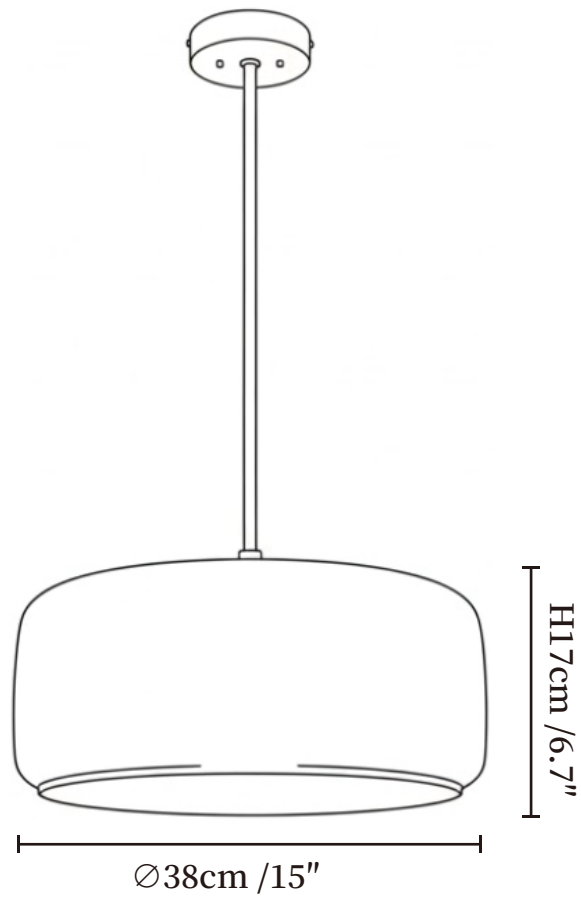

SPECIFICATION SHEET

SPECIFICATION DETAILS

*For custom options, consult factory for details

	Ø 10.2" x H 9.8"
Fixture Dimensions	
Light source	Integrated LED
Wattage	~ 12W
Voltage	AC 110-240V
Dimming	Not supported
CRI(Ra)	90+ CRI
Mounting	Hardwired.
LED Rated Life	30000 hours
Color Temperature	Warm Light (3000K), Neutral Light (4000K), Cool Light (6000K)
Control method	Compatible with common wall switches(
Finishes	Gold, Black.
Shadow Details	Amber, Smoke grey.
Material	Metal, Glass.
Rod Length	Suspension rod is 11.8"+15.7"+19.7"=120cm / 47.2", and can be spliced as needed.

SPECIFICATION SHEET

SPECIFICATION DETAILS

*For custom options, consult factory for details

	Ø 15" x H 6.7"
Fixture Dimensions	
Light source	Integrated LED
Wattage	~ 16W
Voltage	AC 110-240V
Dimming	Not supported
CRI(Ra)	90+ CRI
Mounting	Hardwired.
LED Rated Life	30000 hours
Color Temperature	Warm Light (3000K), Neutral Light (4000K), Cool Light (6000K)
Control method	Compatible with common wall switches(
Finishes	Gold, Black.
Shadow Details	Amber, Smoke grey.
Material	Metal, Glass.
Rod Length	Suspension rod is 11.8"+15.7"+19.7"=120cm / 47.2", and can be spliced as needed.