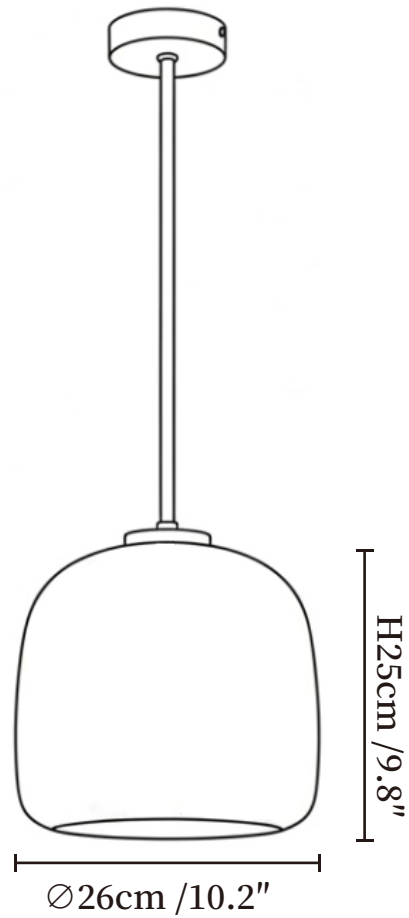

SPECIFICATION SHEET

SPECIFICATION DETAILS

*For custom options, consult factory for details

	Ø 10.2" x H 9.8"
Fixture Dimensions	
Light source	Integrated LED
Wattage	~ 12W
Voltage	AC 110-240V
Dimming	Not supported
CRI(Ra)	90+ CRI
Mounting	Hardwired.
LED Rated Life	30000 hours
Color Temperature	Warm Light (3000K), Neutral Light (4000K), Cool Light (6000K)
Control method	Compatible with common wall switches(
Finishes	Gold, Black.
Shadow Details	Amber, Smoke grey.
Material	Metal, Glass.
Rod Length	Suspension rod is 11.8"+15.7"+19.7"=120cm / 47.2", and can be spliced as needed.

SPECIFICATION SHEET

SPECIFICATION DETAILS

*For custom options, consult factory for details

	Ø 15" x H 6.7"
Fixture Dimensions	
Light source	Integrated LED
Wattage	~ 16W
Voltage	AC 110-240V
Dimming	Not supported
CRI(Ra)	90+ CRI
Mounting	Hardwired.
LED Rated Life	30000 hours
Color Temperature	Warm Light (3000K), Neutral Light (4000K), Cool Light (6000K)
Control method	Compatible with common wall switches(
Finishes	Gold, Black.
Shadow Details	Amber, Smoke grey.
Material	Metal, Glass.
Rod Length	Suspension rod is 11.8"+15.7"+19.7"=120cm / 47.2", and can be spliced as needed.