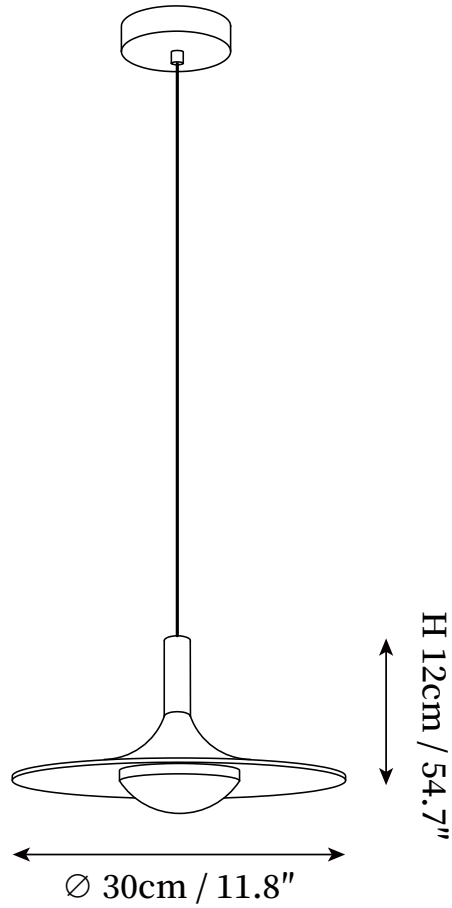

## SPECIFICATION DETAILS

\*For custom options, consult factory for details

<b>Fixture Dimensions</b>	D 9.8" x H 4.7", D 11.8" x H 4.7"
<b>Light source</b>	Integrated LED
<b>Wattage</b>	~ 5W
<b>Voltage</b>	AC 110-240V
<b>Dimming</b>	Not supported
<b>CRI(Ra)</b>	90+ CRI
<b>Mounting</b>	Hardwired.
<b>LED Rated Life</b>	30000 hours
<b>Color Temperature</b>	Warm Light (3000K), Neutral Light (4000K), Cool Light (6000K)
<b>Control method</b>	Compatible with common wall switches(not included).
<b>Finishes</b>	Brass, Walnut color.
<b>Shadow Details</b>	White.
<b>Material</b>	Brass, Wood, Acrylic.
<b>Wire Length</b>	The standard length of the cord is 59" (150 cm), the length is adjustable.