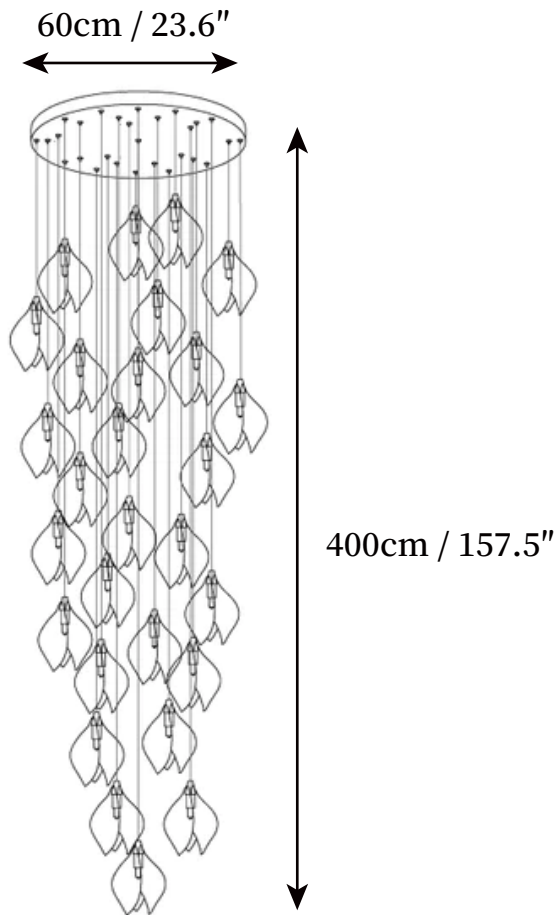

SPECIFICATION SHEET

SPECIFICATION DETAILS

*For custom options, consult factory for details

Fixture Dimensions	D 23.6" x H 157.5"
Light source	G9 (bulb not included)
Wattage	~ 5W incandescent bulb or LED equivalent.
Voltage	AC 110-240V
Mounting	Hardwired.
Dimming	Compatible with dimmable bulbs (bulb not included)
Control method	Compatible with common wall switches (not included)
Finishes	Brass.
Shade Details	White.
Material	Ceramic, Brass, Metal.
Wire Length	The standard length of the cord is 59" (150 cm), the length is adjustable.