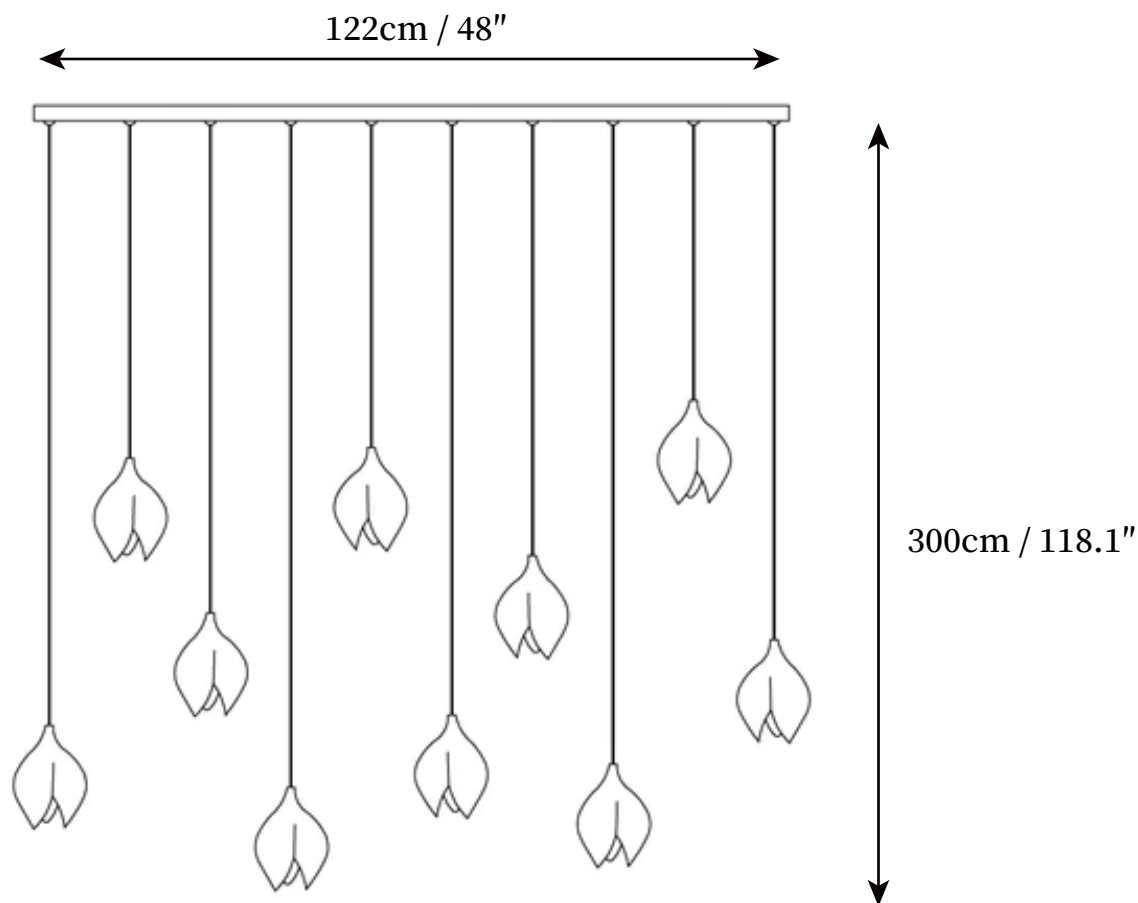

SPECIFICATION SHEET

SPECIFICATION DETAILS

*For custom options, consult factory for details

Fixture Dimensions	D 15.7" x H 118.1"
Light source	G9 (bulb not included)
Wattage	~ 5W incandescent bulb or LED equivalent.
Voltage	AC 110-240V
Mounting	Hardwired.
Dimming	Compatible with dimmable bulbs (bulb not included)
Control method	Compatible with common wall switches(not included)
Finishes	Brass.
Shade Details	White.
Material	Ceramic, Brass, Metal.
Wire Length	The standard length of the cord is 59" (150 cm), the length is adjustable.

SPECIFICATION SHEET

SPECIFICATION DETAILS

*For custom options, consult factory for details

Fixture Dimensions	D 15.7" x H 118.1"
Light source	G9 (bulb not included)
Wattage	~ 5W incandescent bulb or LED equivalent.
Voltage	AC 110-240V
Mounting	Hardwired.
Dimming	Compatible with dimmable bulbs (bulb not included)
Control method	Compatible with common wall switches (not included)
Finishes	Brass.
Shade Details	White.
Material	Ceramic, Brass, Metal.
Wire Length	The standard length of the cord is 59" (150 cm), the length is adjustable.

SPECIFICATION SHEET

SPECIFICATION DETAILS

*For custom options, consult factory for details

Fixture Dimensions	D 48" x H 118.1"
Light source	G9 (bulb not included)
Wattage	~ 5W incandescent bulb or LED equivalent.
Voltage	AC 110-240V
Mounting	Hardwired.
Dimming	Compatible with dimmable bulbs (bulb not included)
Control method	Compatible with common wall switches (not included)
Finishes	Brass.
Shade Details	White.
Material	Ceramic, Brass, Metal.
Wire Length	The standard length of the cord is 59" (150 cm), the length is adjustable.