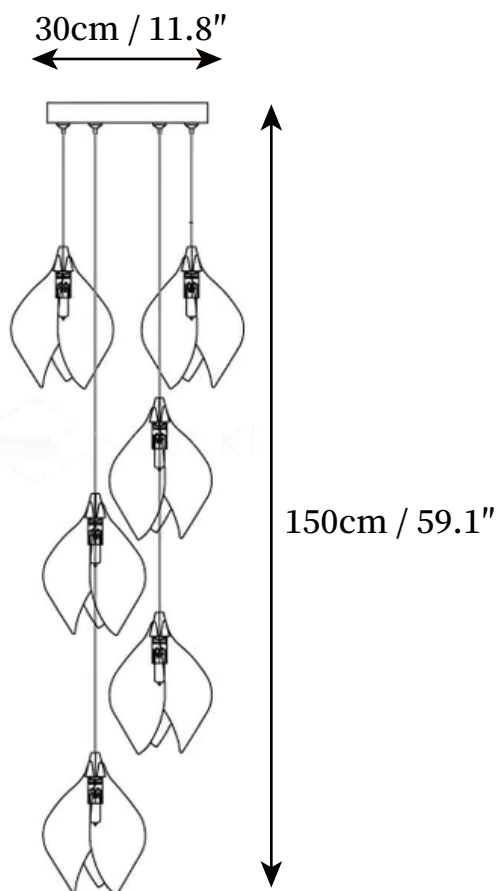

SPECIFICATION SHEET

SPECIFICATION DETAILS

*For custom options, consult factory for details

Fixture Dimensions	D 5.9" x H 59.1"
Light source	G9 (bulb not included)
Wattage	~ 5W incandescent bulb or LED equivalent.
Voltage	AC 110-240V
Mounting	Hardwired.
Dimming	Compatible with dimmable bulbs (bulb not included)
Control method	Compatible with common wall switches (not included)
Finishes	Brass.
Shade Details	White.
Material	Ceramic, Brass, Metal.
Wire Length	The standard length of the cord is 59" (150 cm), the length is adjustable.

SPECIFICATION SHEET

SPECIFICATION DETAILS

*For custom options, consult factory for details

Fixture Dimensions	D 11.8" x H 59.1"
Light source	G9 (bulb not included)
Wattage	~ 5W incandescent bulb or LED equivalent.
Voltage	AC 110-240V
Mounting	Hardwired.
Dimming	Compatible with dimmable bulbs (bulb not included)
Control method	Compatible with common wall switches(not included)
Finishes	Brass.
Shade Details	White.
Material	Ceramic, Brass, Metal.
Wire Length	The standard length of the cord is 59" (150 cm), the length is adjustable.