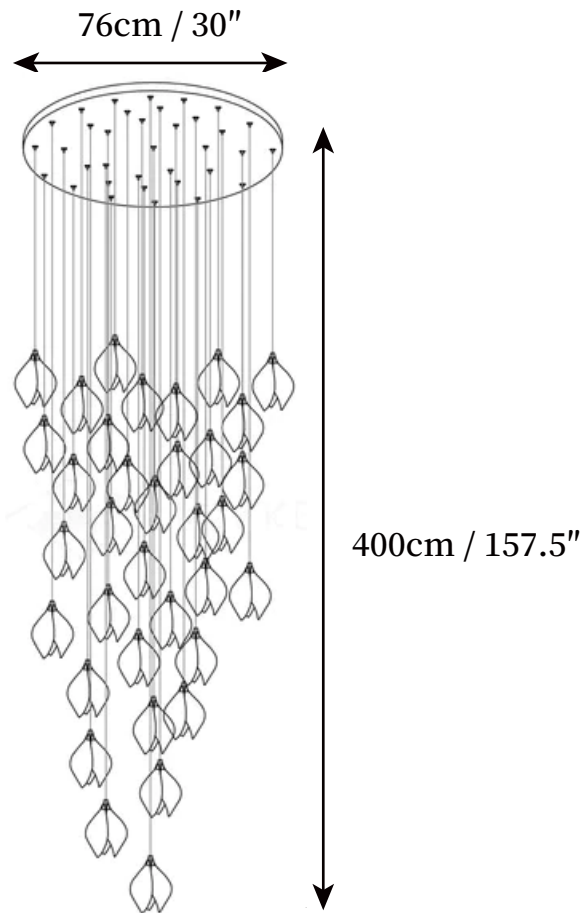

SPECIFICATION SHEET

SPECIFICATION DETAILS

*For custom options, consult factory for details

Fixture Dimensions	D 30" x H 157.5"
Light source	G9 (bulb not included)
Wattage	~ 5W incandescent bulb or LED equivalent.
Voltage	AC 110-240V
Mounting	Hardwired.
Dimming	Compatible with dimmable bulbs (bulb not included)
Control method	Compatible with common wall switches (not included)
Finishes	Brass.
Shade Details	White.
Material	Ceramic, Brass, Metal.
Wire Length	The standard length of the cord is 59" (150 cm), the length is adjustable.