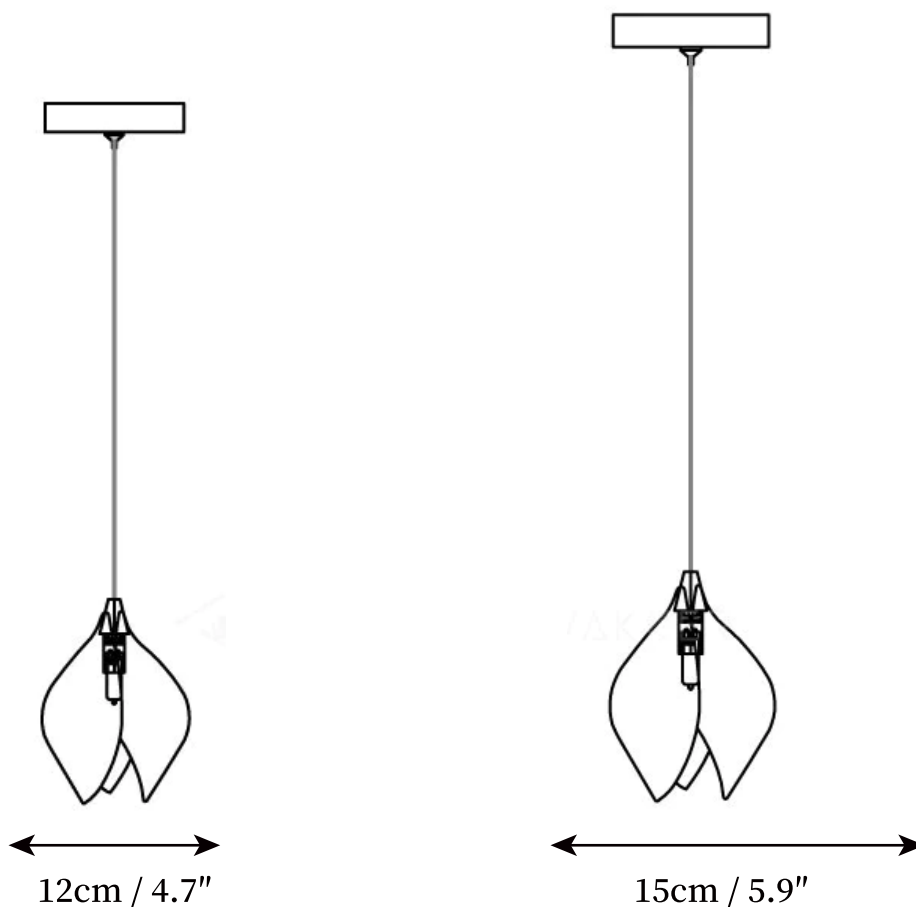

SPECIFICATION SHEET

SPECIFICATION DETAILS

*For custom options, consult factory for details

Fixture Dimensions	D 4.7", D 5.9"
Light source	G9 (bulb not included)
Wattage	~ 5W incandescent bulb or LED equivalent.
Voltage	AC 110-240V
Mounting	Hardwired.
Dimming	Compatible with dimmable bulbs (bulb not included)
Control method	Compatible with common wall switches(not included)
Finishes	Brass.
Shade Details	White.
Material	Ceramic, Brass, Metal.
Wire Length	The standard length of the cord is 59" (150 cm), the length is adjustable.

SPECIFICATION SHEET

SPECIFICATION DETAILS

*For custom options, consult factory for details

Fixture Dimensions	D 5.9" x H 59.1"
Light source	G9 (bulb not included)
Wattage	~ 5W incandescent bulb or LED equivalent.
Voltage	AC 110-240V
Mounting	Hardwired.
Dimming	Compatible with dimmable bulbs (bulb not included)
Control method	Compatible with common wall switches (not included)
Finishes	Brass.
Shade Details	White.
Material	Ceramic, Brass, Metal.
Wire Length	The standard length of the cord is 59" (150 cm), the length is adjustable.