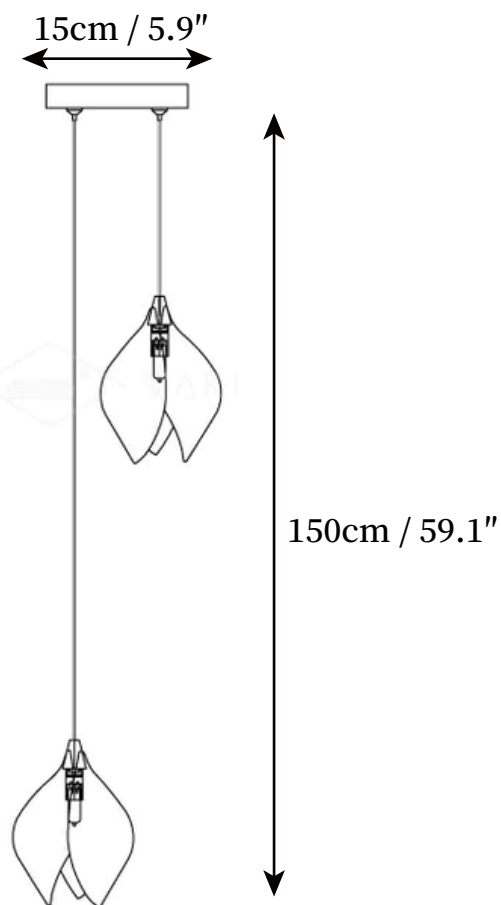

SPECIFICATION SHEET

SPECIFICATION DETAILS

*For custom options, consult factory for details

Fixture Dimensions	D 4.7", D 5.9"
Light source	G9 (bulb not included)
Wattage	~ 5W incandescent bulb or LED equivalent.
Voltage	AC 110-240V
Mounting	Hardwired.
Dimming	Compatible with dimmable bulbs (bulb not included)
Control method	Compatible with common wall switches(not included)
Finishes	Brass.
Shade Details	White.
Material	Ceramic, Brass, Metal.
Wire Length	The standard length of the cord is 59" (150 cm), the length is adjustable.

SPECIFICATION SHEET

SPECIFICATION DETAILS

*For custom options, consult factory for details

Fixture Dimensions	D 5.9" x H 59.1"
Light source	G9 (bulb not included)
Wattage	~ 5W incandescent bulb or LED equivalent.
Voltage	AC 110-240V
Mounting	Hardwired.
Dimming	Compatible with dimmable bulbs (bulb not included)
Control method	Compatible with common wall switches (not included)
Finishes	Brass.
Shade Details	White.
Material	Ceramic, Brass, Metal.
Wire Length	The standard length of the cord is 59" (150 cm), the length is adjustable.