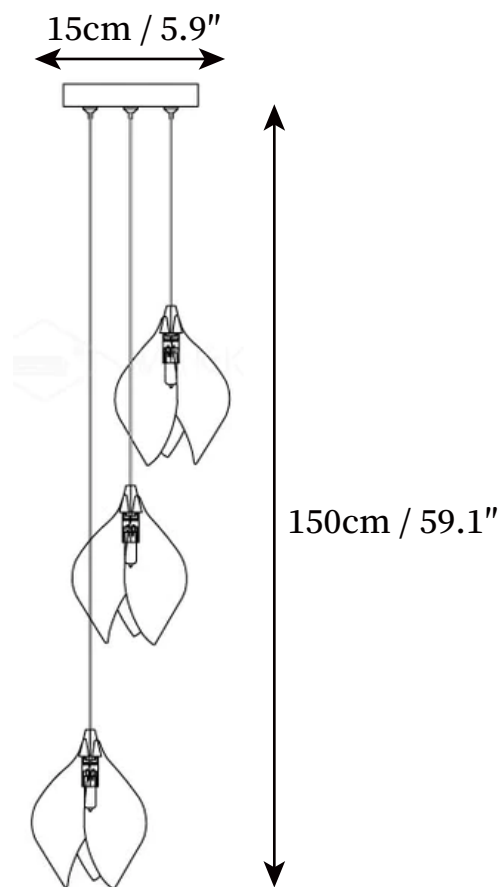

SPECIFICATION SHEET

SPECIFICATION DETAILS

*For custom options, consult factory for details

Fixture Dimensions	D 4.7", D 5.9"
Light source	G9 (bulb not included)
Wattage	~ 5W incandescent bulb or LED equivalent.
Voltage	AC 110-240V
Mounting	Hardwired.
Dimming	Compatible with dimmable bulbs (bulb not included)
Control method	Compatible with common wall switches(not included)
Finishes	Brass.
Shade Details	White.
Material	Ceramic, Brass, Metal.
Wire Length	The standard length of the cord is 59" (150 cm), the length is adjustable.

SPECIFICATION SHEET

SPECIFICATION DETAILS

*For custom options, consult factory for details

Fixture Dimensions	D 5.9" x H 59.1"
Light source	G9 (bulb not included)
Wattage	~ 5W incandescent bulb or LED equivalent.
Voltage	AC 110-240V
Mounting	Hardwired.
Dimming	Compatible with dimmable bulbs (bulb not included)
Control method	Compatible with common wall switches (not included)
Finishes	Brass.
Shade Details	White.
Material	Ceramic, Brass, Metal.
Wire Length	The standard length of the cord is 59" (150 cm), the length is adjustable.