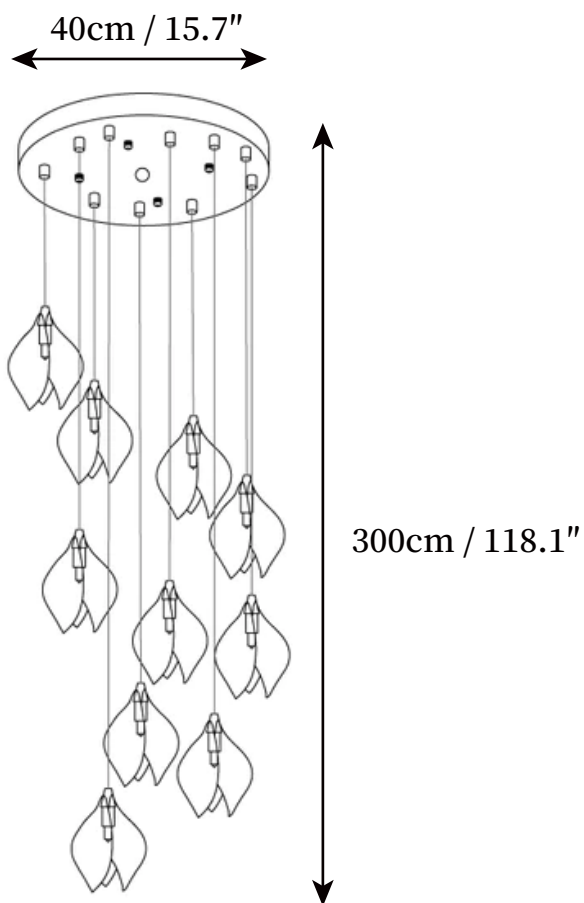

SPECIFICATION SHEET

SPECIFICATION DETAILS

*For custom options, consult factory for details

Fixture Dimensions	D 11.8" x H 59.1"
Light source	G9 (bulb not included)
Wattage	~ 5W incandescent bulb or LED equivalent.
Voltage	AC 110-240V
Mounting	Hardwired.
Dimming	Compatible with dimmable bulbs (bulb not included)
Control method	Compatible with common wall switches(not included)
Finishes	Brass.
Shade Details	White.
Material	Ceramic, Brass, Metal.
Wire Length	The standard length of the cord is 59" (150 cm), the length is adjustable.

SPECIFICATION SHEET

SPECIFICATION DETAILS

*For custom options, consult factory for details

Fixture Dimensions	D 15.7" x H 118.1"
Light source	G9 (bulb not included)
Wattage	~ 5W incandescent bulb or LED equivalent.
Voltage	AC 110-240V
Mounting	Hardwired.
Dimming	Compatible with dimmable bulbs (bulb not included)
Control method	Compatible with common wall switches(not included)
Finishes	Brass.
Shade Details	White.
Material	Ceramic, Brass, Metal.
Wire Length	The standard length of the cord is 59" (150 cm), the length is adjustable.

SPECIFICATION SHEET

SPECIFICATION DETAILS

*For custom options, consult factory for details

Fixture Dimensions	D 15.7" x H 118.1"
Light source	G9 (bulb not included)
Wattage	~ 5W incandescent bulb or LED equivalent.
Voltage	AC 110-240V
Mounting	Hardwired.
Dimming	Compatible with dimmable bulbs (bulb not included)
Control method	Compatible with common wall switches (not included)
Finishes	Brass.
Shade Details	White.
Material	Ceramic, Brass, Metal.
Wire Length	The standard length of the cord is 59" (150 cm), the length is adjustable.