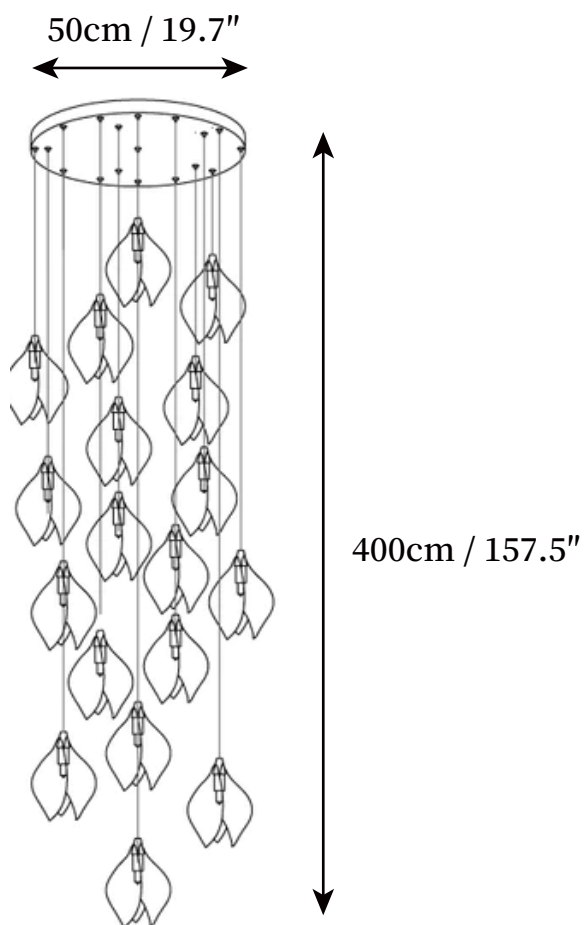

SPECIFICATION SHEET

SPECIFICATION DETAILS

*For custom options, consult factory for details

Fixture Dimensions	D 19.7" x H 157.5"
Light source	G9 (bulb not included)
Wattage	~ 5W incandescent bulb or LED equivalent.
Voltage	AC 110-240V
Mounting	Hardwired.
Dimming	Compatible with dimmable bulbs (bulb not included)
Control method	Compatible with common wall switches (not included)
Finishes	Brass.
Shade Details	White.
Material	Ceramic, Brass, Metal.
Wire Length	The standard length of the cord is 59" (150 cm), the length is adjustable.