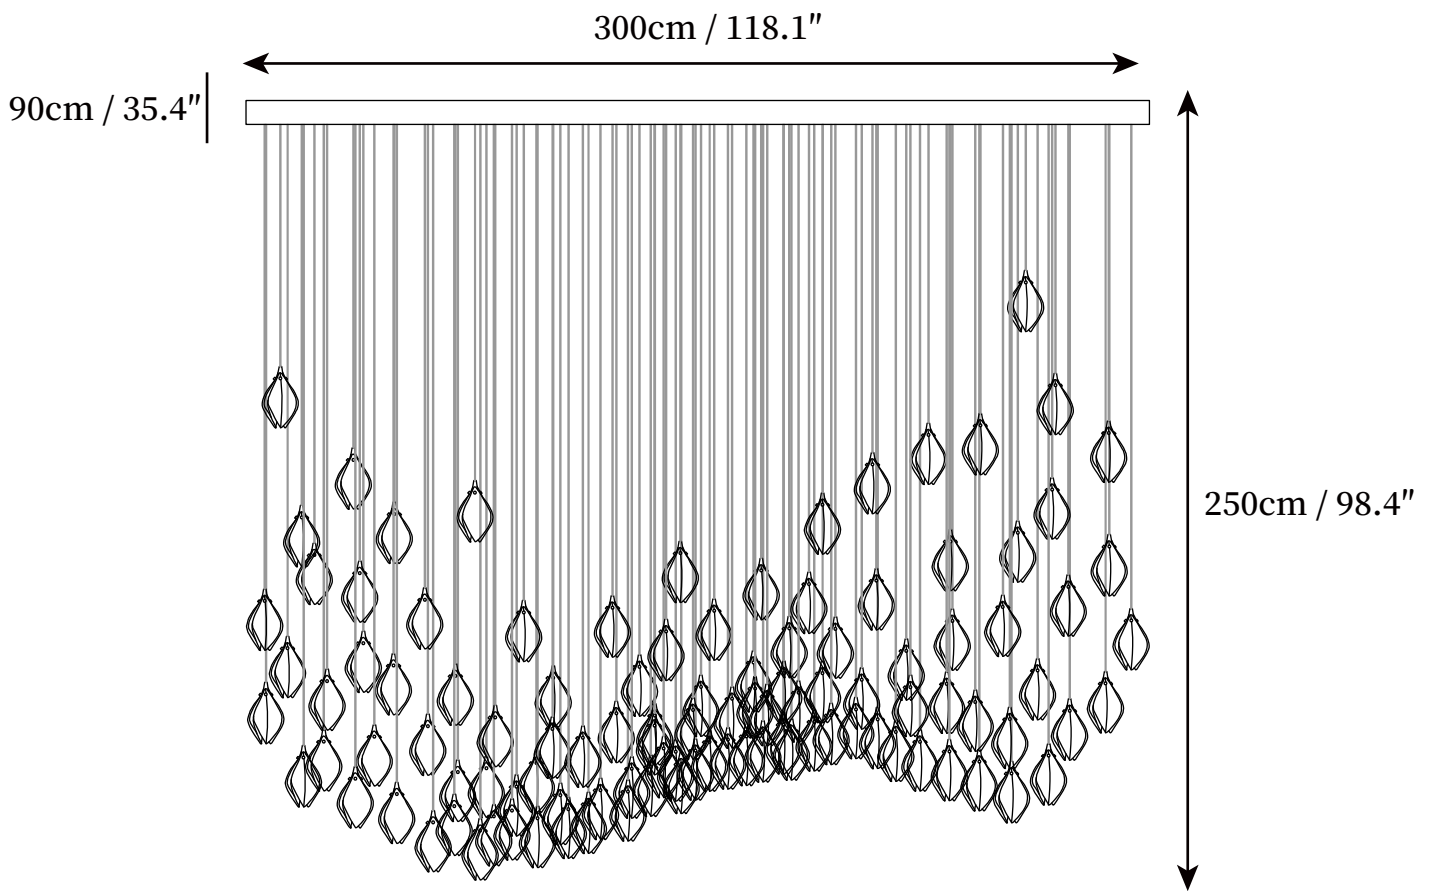

SPECIFICATION SHEET

SPECIFICATION DETAILS

*For custom options, consult factory for details

Fixture Dimensions	L 118.1" x W 35.4"
Light source	G9 (bulb not included)
Wattage	~ 5W incandescent bulb or LED equivalent.
Voltage	AC 110-240V
Mounting	Hardwired.
Dimming	Compatible with dimmable bulbs (bulb not included)
Control method	Compatible with common wall switches (not included)
Finishes	Brass.
Shade Details	White.
Material	Ceramic, Brass, Metal.
Wire Length	The standard length of the cord is 59" (150 cm), the length is adjustable.