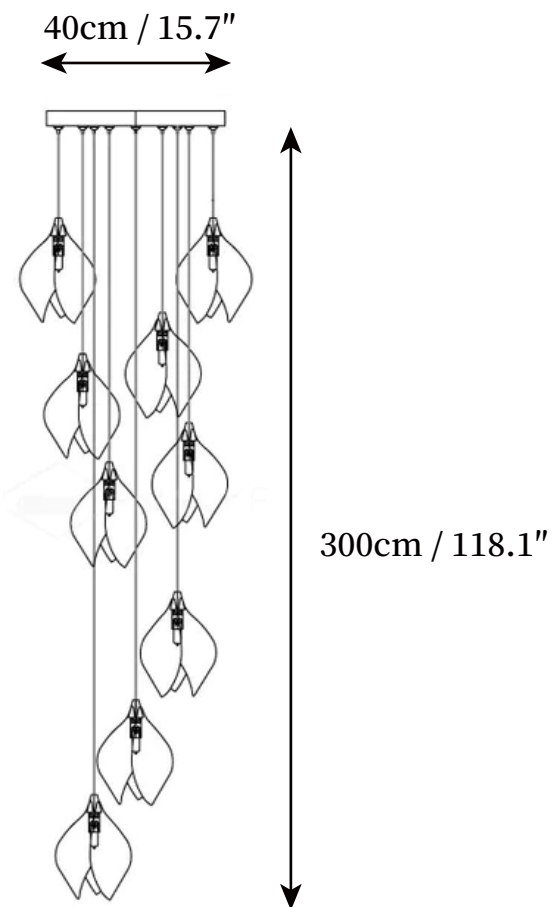

SPECIFICATION SHEET

SPECIFICATION DETAILS

*For custom options, consult factory for details

Fixture Dimensions	D 15.7" x H 118.1"
Light source	G9 (bulb not included)
Wattage	~ 5W incandescent bulb or LED equivalent.
Voltage	AC 110-240V
Mounting	Hardwired.
Dimming	Compatible with dimmable bulbs (bulb not included)
Control method	Compatible with common wall switches(not included)
Finishes	Brass.
Shade Details	White.
Material	Ceramic, Brass, Metal.
Wire Length	The standard length of the cord is 59" (150 cm), the length is adjustable.