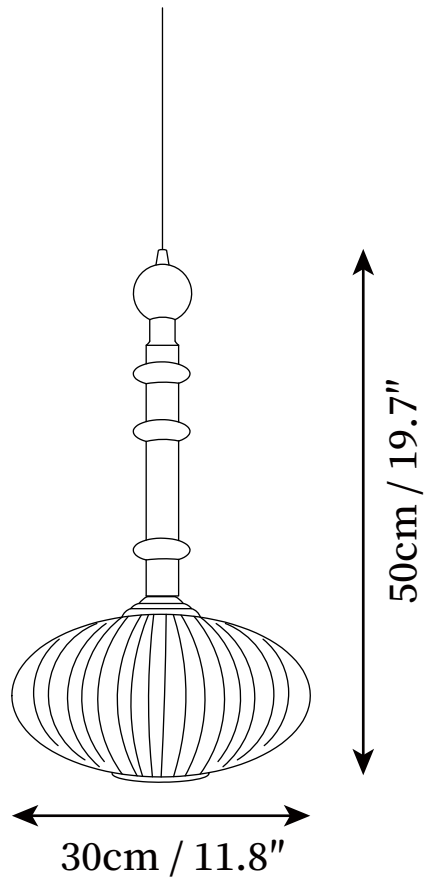

SPECIFICATION SHEET

SPECIFICATION DETAILS

*For custom options, consult factory for details

Fixture Dimensions	D 7.9" x H 19.7"
Light source	E26 or E27 (bulb not included)
Wattage	MAX 40W incandescent bulb or LED equivalent.
Voltage	AC 110-240V
Mounting	Hardwired.
Dimming	Compatible with dimmable bulbs (bulb not included)
Control method	Compatible with common wall switches (not included)
Finishes	Walnut Color.
Shade Details	White.
Material	Metal, Glass, Wood.

SPECIFICATION SHEET

SPECIFICATION DETAILS

*For custom options, consult factory for details

Fixture Dimensions	D 11.8" x H 19.7"
Light source	E26 or E27 (bulb not included)
Wattage	MAX 40W incandescent bulb or LED equivalent.
Voltage	AC 110-240V
Mounting	Hardwired.
Dimming	Compatible with dimmable bulbs (bulb not included)
Control method	Compatible with common wall switches (not included)
Finishes	Walnut Color.
Shade Details	White.
Material	Metal, Glass, Wood.
