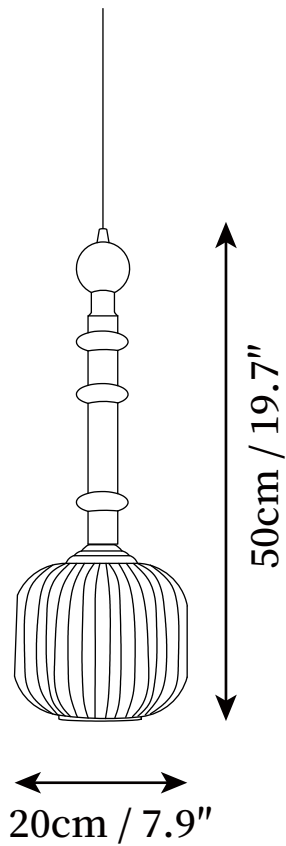

SPECIFICATION SHEET

SPECIFICATION DETAILS

*For custom options, consult factory for details

Fixture Dimensions	D 7.9" x H 19.7"
Light source	E26 or E27 (bulb not included)
Wattage	MAX 40W incandescent bulb or LED equivalent.
Voltage	AC 110-240V
Mounting	Hardwired.
Dimming	Compatible with dimmable bulbs (bulb not included)
Control method	Compatible with common wall switches (not included)
Finishes	Walnut Color.
Shade Details	White.
Material	Metal, Glass, Wood.

SPECIFICATION SHEET

SPECIFICATION DETAILS

*For custom options, consult factory for details

Fixture Dimensions	D 11.8" x H 19.7"
Light source	E26 or E27 (bulb not included)
Wattage	MAX 40W incandescent bulb or LED equivalent.
Voltage	AC 110-240V
Mounting	Hardwired.
Dimming	Compatible with dimmable bulbs (bulb not included)
Control method	Compatible with common wall switches (not included)
Finishes	Walnut Color.
Shade Details	White.
Material	Metal, Glass, Wood.
