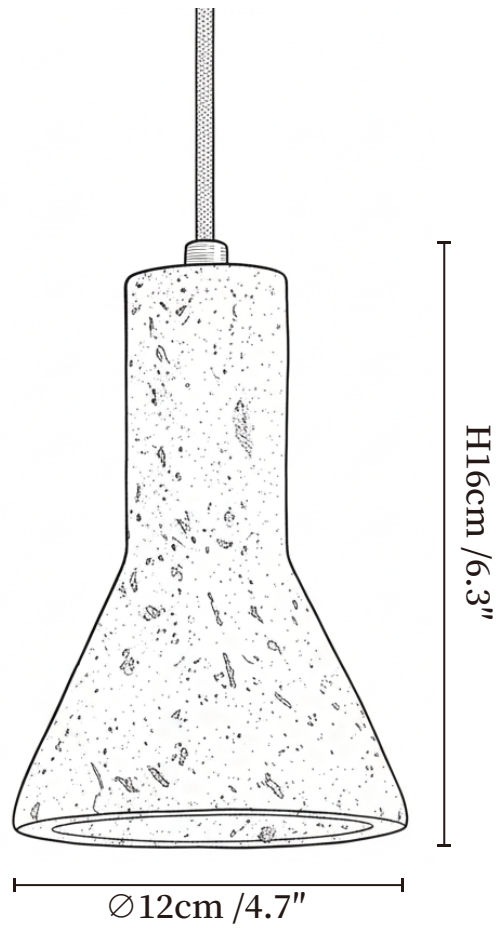

# SPECIFICATION SHEET

---

## SPECIFICATION DETAILS

\*For custom options, consult factory for details

<b>Fixture Dimensions</b>	Ø 4.7" x H 6.3"
<b>Light source</b>	E26 or E27 (bulb not included)
<b>Wattage</b>	MAX 40W incandescent bulb or LED equivalent.
<b>Voltage</b>	AC 110-240V
<b>Mounting</b>	Hardwired.
<b>Dimming</b>	Compatible with dimmable bulbs (bulb not included)
<b>Control method</b>	Compatible with common wall switches(
<b>Finishes</b>	Yellow Travertine.
<b>Shade Details</b>	Yellow Travertine.
<b>Material</b>	Metal, Yellow Travertine.
<b>Wire Length</b>	The standard length of the suspended wire is 59 "(150 cm) and the length is adjustable.