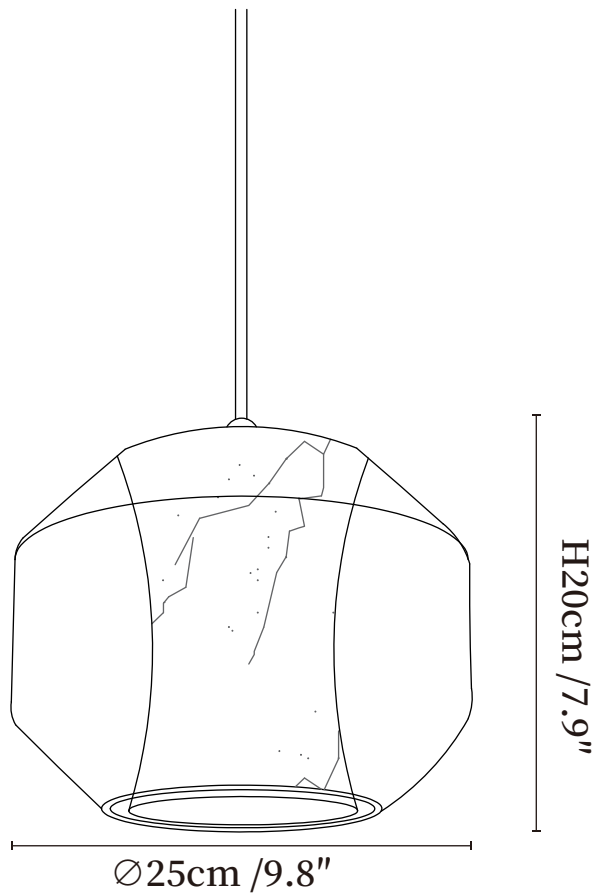

SPECIFICATION SHEET

SPECIFICATION DETAILS

*For custom options, consult factory for details

Fixture Dimensions	Ø 7.9" x H 13"
Light source	E12 or E14 (bulb not included)
Wattage	MAX 15W incandescent bulb or LED equivalent.
Voltage	AC 110-240V
Mounting	Hardwired.
Dimming	Compatible with dimmable bulbs (bulb not included)
Control method	Compatible with common wall switches(
Finishes	Grey.
Shade Details	White.
Material	Metal, Alabaster, Glass.
Wire Length	The standard length of the suspended wire is 59 "(150 cm) and the length is adjustable.

SPECIFICATION SHEET

SPECIFICATION DETAILS

*For custom options, consult factory for details

Fixture Dimensions	Ø 9.8" x H 7.9"
Light source	E12 or E14 (bulb not included)
Wattage	MAX 15W incandescent bulb or LED equivalent.
Voltage	AC 110-240V
Mounting	Hardwired.
Dimming	Compatible with dimmable bulbs (bulb not included)
Control method	Compatible with common wall switches (not included)
Finishes	Grey.
Shade Details	White.
Material	Metal, Alabaster, Glass.
Wire Length	The standard length of the suspended wire is 59 "(150 cm) and the length is adjustable.

SPECIFICATION SHEET

SPECIFICATION DETAILS

*For custom options, consult factory for details

Fixture Dimensions	Ø 9.8" x H 47.2"
Light source	E12 or E14 (bulb not included)
Wattage	MAX 15W incandescent bulb or LED equivalent.
Voltage	AC 110-240V
Mounting	Hardwired.
Dimming	Compatible with dimmable bulbs (bulb not included)
Control method	Compatible with common wall switches (
Finishes	Grey.
Shade Details	White.
Material	Metal, Alabaster, Glass.
Wire Length	The standard length of the suspended wire is 59 "(150 cm) and the length is adjustable.