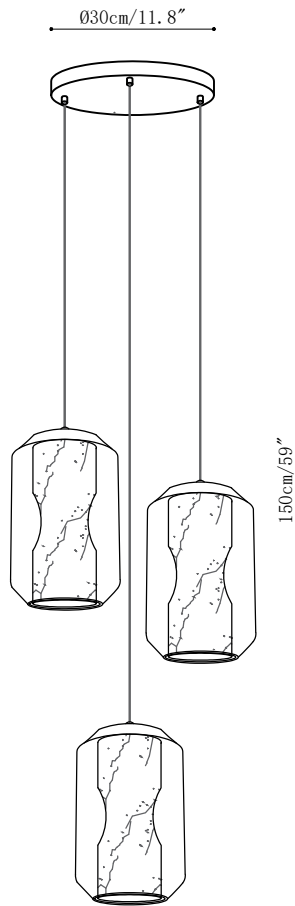

SPECIFICATION SHEET

SPECIFICATION DETAILS

*For custom options, consult factory for details

Fixture Dimensions	Ø 31.5" x H 47.2"
Light source	E12 or E14 (bulb not included)
Wattage	MAX 15W incandescent bulb or LED equivalent.
Voltage	AC 110-240V
Mounting	Hardwired.
Dimming	Compatible with dimmable bulbs (bulb not included)
Control method	Compatible with common wall switches (
Finishes	Grey.
Shade Details	White.
Material	Metal, Alabaster, Glass.
Wire Length	The standard length of the suspended wire is 59 "(150 cm) and the length is adjustable.