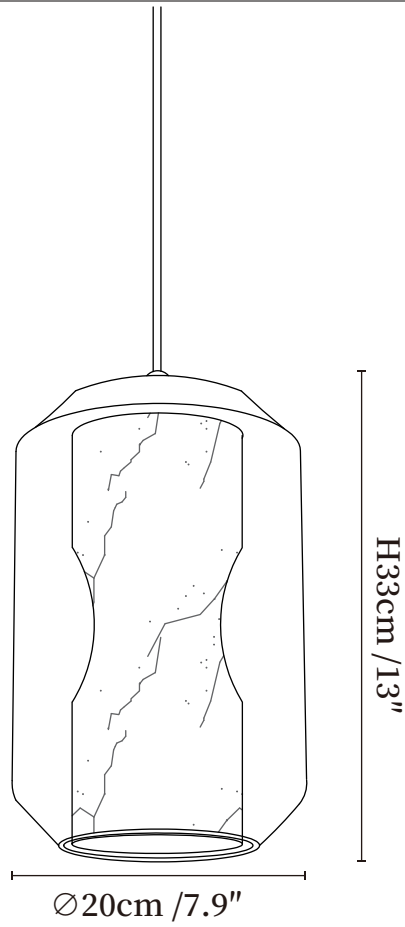

SPECIFICATION SHEET

SPECIFICATION DETAILS

*For custom options, consult factory for details

Fixture Dimensions	Ø 7.9" x H 13"
Light source	E12 or E14 (bulb not included)
Wattage	MAX 15W incandescent bulb or LED equivalent.
Voltage	AC 110-240V
Mounting	Hardwired.
Dimming	Compatible with dimmable bulbs (bulb not included)
Control method	Compatible with common wall switches(
Finishes	Grey.
Shade Details	White.
Material	Metal, Alabaster, Glass.
Wire Length	The standard length of the suspended wire is 59 "(150 cm) and the length is adjustable.

SPECIFICATION SHEET

SPECIFICATION DETAILS

*For custom options, consult factory for details

Fixture Dimensions	Ø 9.8" x H 7.9"
Light source	E12 or E14 (bulb not included)
Wattage	MAX 15W incandescent bulb or LED equivalent.
Voltage	AC 110-240V
Mounting	Hardwired.
Dimming	Compatible with dimmable bulbs (bulb not included)
Control method	Compatible with common wall switches (not included)
Finishes	Grey.
Shade Details	White.
Material	Metal, Alabaster, Glass.
Wire Length	The standard length of the suspended wire is 59 "(150 cm) and the length is adjustable.

SPECIFICATION SHEET

SPECIFICATION DETAILS

*For custom options, consult factory for details

Fixture Dimensions	Ø 9.8" x H 47.2"
Light source	E12 or E14 (bulb not included)
Wattage	MAX 15W incandescent bulb or LED equivalent.
Voltage	AC 110-240V
Mounting	Hardwired.
Dimming	Compatible with dimmable bulbs (bulb not included)
Control method	Compatible with common wall switches (
Finishes	Grey.
Shade Details	White.
Material	Metal, Alabaster, Glass.
Wire Length	The standard length of the suspended wire is 59 "(150 cm) and the length is adjustable.