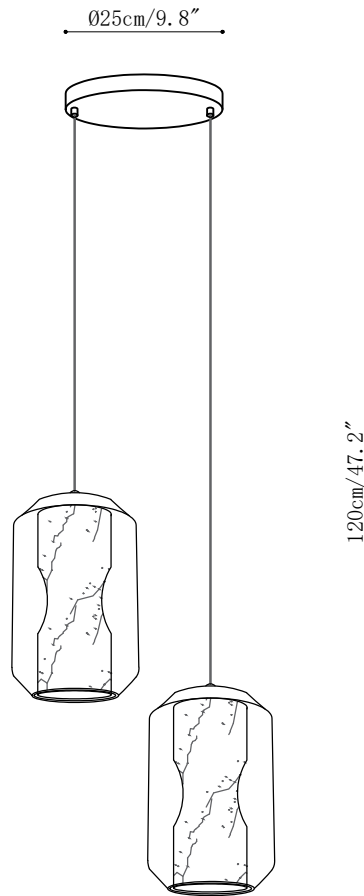

SPECIFICATION SHEET

SPECIFICATION DETAILS

*For custom options, consult factory for details

Fixture Dimensions	Ø 9.8" x H 47.2"
Light source	E12 or E14 (bulb not included)
Wattage	MAX 15W incandescent bulb or LED equivalent.
Voltage	AC 110-240V
Mounting	Hardwired.
Dimming	Compatible with dimmable bulbs (bulb not included)
Control method	Compatible with common wall switches (not included)
Finishes	Grey.
Shade Details	White.
Material	Metal, Alabaster, Glass.
Wire Length	The standard length of the suspended wire is 59" (150 cm) and the length is adjustable.