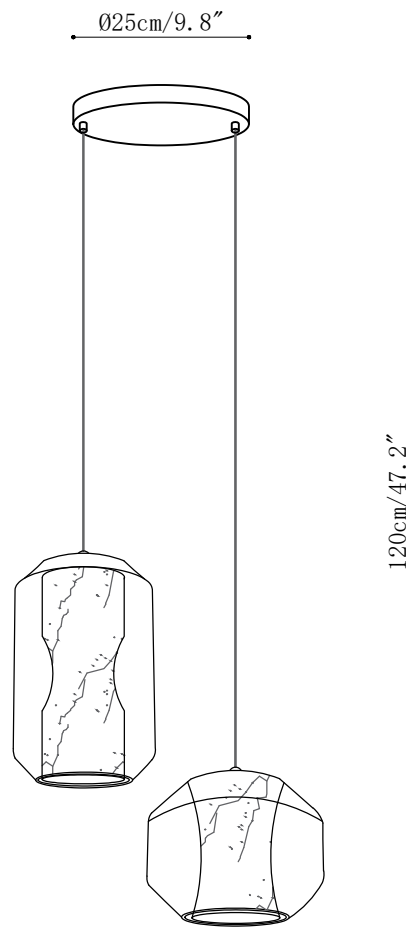

SPECIFICATION SHEET

SPECIFICATION DETAILS

*For custom options, consult factory for details

Fixture Dimensions	Ø 9.8" x H 47.2"
Light source	E12 or E14 (bulb not included)
Wattage	MAX 15W incandescent bulb or LED equivalent.
Voltage	AC 110-240V
Mounting	Hardwired.
Dimming	Compatible with dimmable bulbs (bulb not included)
Control method	Compatible with common wall switches (not included)
Finishes	Grey.
Shade Details	White.
Material	Metal, Alabaster, Glass.
Wire Length	The standard length of the suspended wire is 59 "(150 cm) and the length is adjustable.