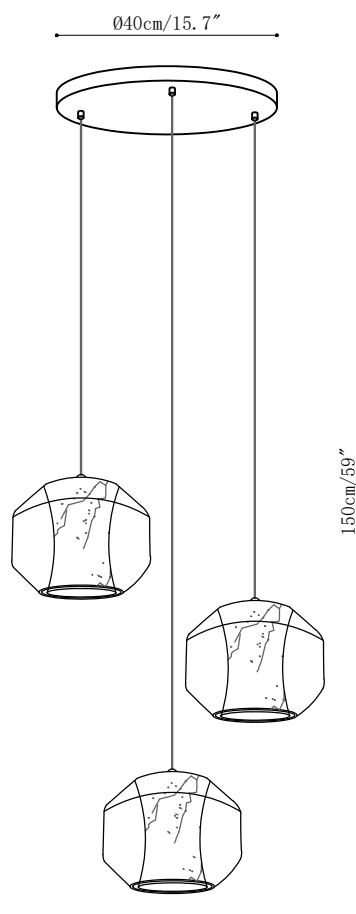

SPECIFICATION SHEET

SPECIFICATION DETAILS

*For custom options, consult factory for details

Fixture Dimensions	∅ 31.5" x H 47.2"
Light source	E12 or E14 (bulb not included)
Wattage	MAX 15W incandescent bulb or LED equivalent.
Voltage	AC 110-240V
Mounting	Hardwired.
Dimming	Compatible with dimmable bulbs (bulb not included)
Control method	Compatible with common wall switches (
Finishes	Grey.
Shade Details	White.
Material	Metal, Alabaster, Glass.
Wire Length	The standard length of the suspended wire is 59 "(150 cm) and the length is adjustable.