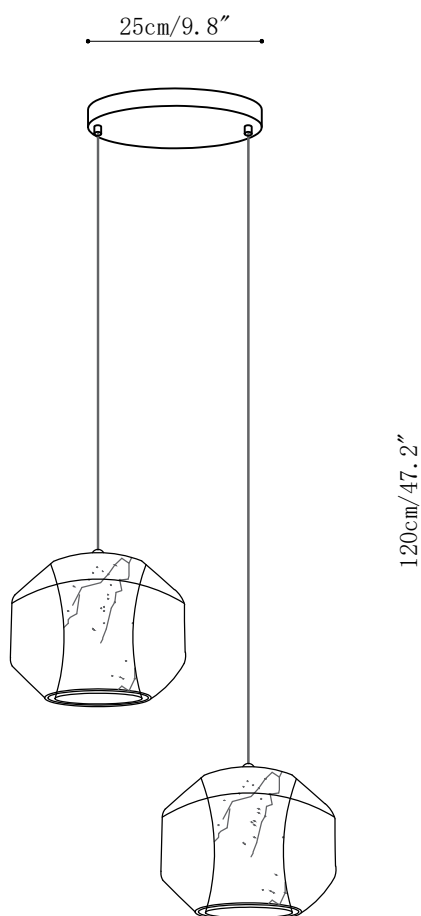

SPECIFICATION SHEET

SPECIFICATION DETAILS

*For custom options, consult factory for details

Fixture Dimensions	Ø 7.9" x H 13"
Light source	E12 or E14 (bulb not included)
Wattage	MAX 15W incandescent bulb or LED equivalent.
Voltage	AC 110-240V
Mounting	Hardwired.
Dimming	Compatible with dimmable bulbs (bulb not included)
Control method	Compatible with common wall switches(
Finishes	Grey.
Shade Details	White.
Material	Metal, Alabaster, Glass.
Wire Length	The standard length of the suspended wire is 59 "(150 cm) and the length is adjustable.

SPECIFICATION SHEET

SPECIFICATION DETAILS

*For custom options, consult factory for details

Fixture Dimensions	Ø 9.8" x H 7.9"
Light source	E12 or E14 (bulb not included)
Wattage	MAX 15W incandescent bulb or LED equivalent.
Voltage	AC 110-240V
Mounting	Hardwired.
Dimming	Compatible with dimmable bulbs (bulb not included)
Control method	Compatible with common wall switches (not included)
Finishes	Grey.
Shade Details	White.
Material	Metal, Alabaster, Glass.
Wire Length	The standard length of the suspended wire is 59 "(150 cm) and the length is adjustable.

SPECIFICATION SHEET

SPECIFICATION DETAILS

*For custom options, consult factory for details

Fixture Dimensions	Ø 9.8" x H 47.2"
Light source	E12 or E14 (bulb not included)
Wattage	MAX 15W incandescent bulb or LED equivalent.
Voltage	AC 110-240V
Mounting	Hardwired.
Dimming	Compatible with dimmable bulbs (bulb not included)
Control method	Compatible with common wall switches (
Finishes	Grey.
Shade Details	White.
Material	Metal, Alabaster, Glass.
Wire Length	The standard length of the suspended wire is 59 "(150 cm) and the length is adjustable.