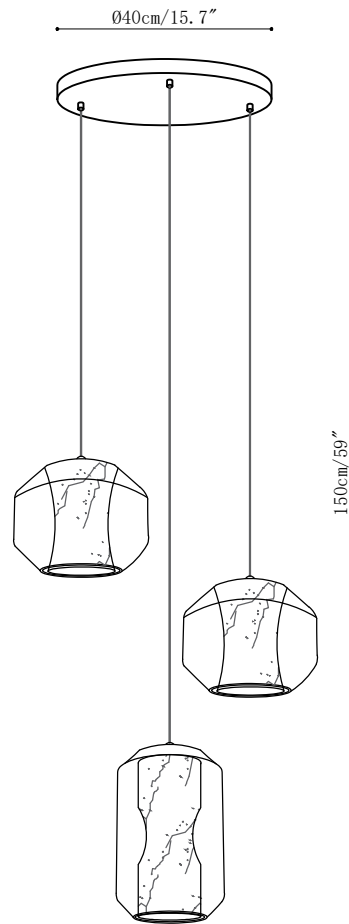

SPECIFICATION SHEET

SPECIFICATION DETAILS

*For custom options, consult factory for details

Fixture Dimensions	Ø 31.5" x H 47.2"
Light source	E12 or E14 (bulb not included)
Wattage	MAX 15W incandescent bulb or LED equivalent.
Voltage	AC 110-240V
Mounting	Hardwired.
Dimming	Compatible with dimmable bulbs (bulb not included)
Control method	Compatible with common wall switches (
Finishes	Grey.
Shade Details	White.
Material	Metal, Alabaster, Glass.
Wire Length	The standard length of the suspended wire is 59 "(150 cm) and the length is adjustable.