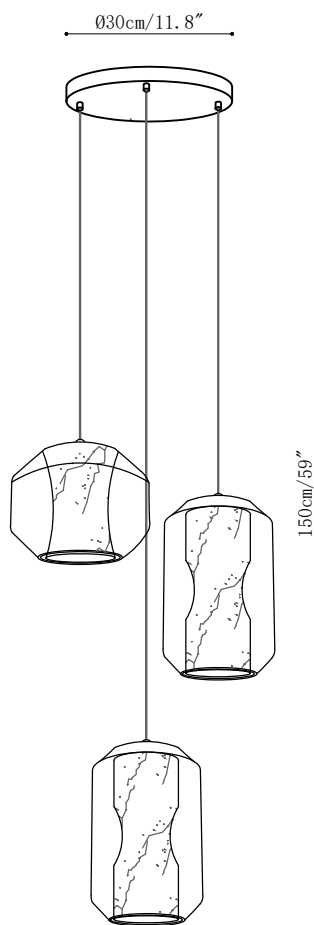

SPECIFICATION SHEET

SPECIFICATION DETAILS

*For custom options, consult factory for details

Fixture Dimensions	Ø 31.5" x H 47.2"
Light source	E12 or E14 (bulb not included)
Wattage	MAX 15W incandescent bulb or LED equivalent.
Voltage	AC 110-240V
Mounting	Hardwired.
Dimming	Compatible with dimmable bulbs (bulb not included)
Control method	Compatible with common wall switches (
Finishes	Grey.
Shade Details	White.
Material	Metal, Alabaster, Glass.
Wire Length	The standard length of the suspended wire is 59 "(150 cm) and the length is adjustable.