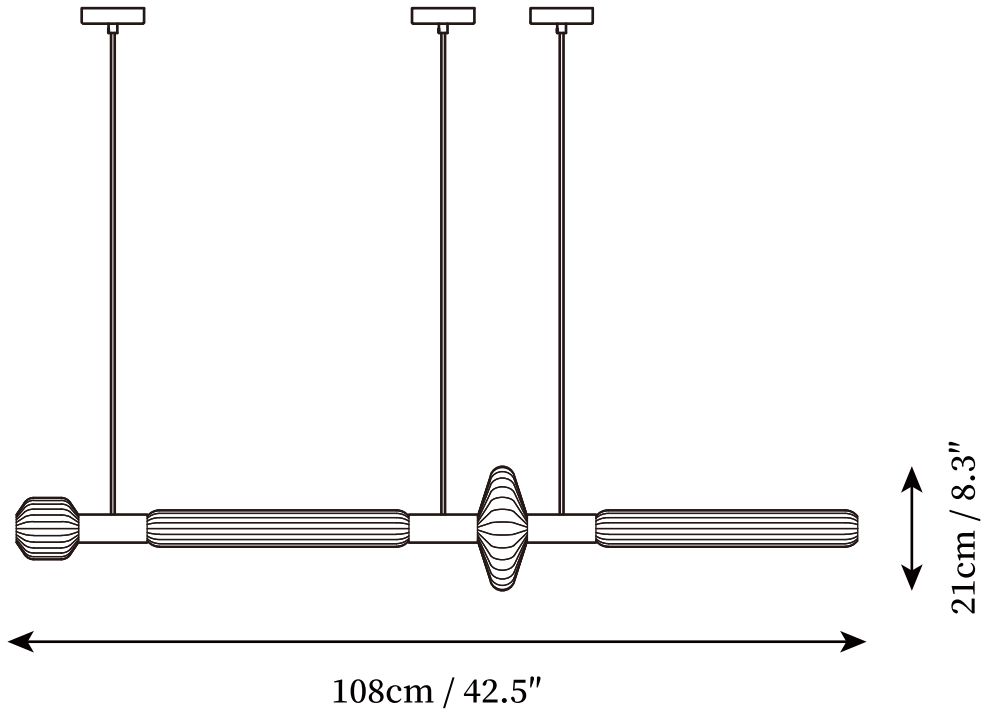

SPECIFICATION SHEET

Model J:

SPECIFICATION DETAILS

*For custom options, consult factory for details

Fixture Dimensions	L 42.5" X H 8.3"
Light source	E26 or E27. (bulb not included).
Wattage	MAX 40W incandescent bulb or LED equivalent.
Voltage	AC 110-240V
Mounting	Hardwired.
Dimming	Compatible with dimmable bulbs (bulb not included)
Control method	Compatible with common wall switches (not included)
Finishes	Gold, Chrome.
Shade Details	Clear.
Material	Metal, Aluminium, Glass.
Wire Length	The standard length of the cord is 59" (150 cm), the length is adjustable.