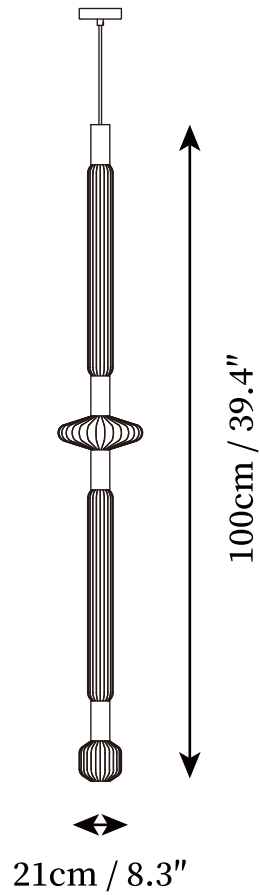

### SPECIFICATION DETAILS

\*For custom options, consult factory for details

<b>Fixture Dimensions</b>	D 8.3" x H 39.4"
<b>Light source</b>	E26 or E27. (bulb not included).
<b>Wattage</b>	MAX 40W incandescent bulb or LED equivalent.
<b>Voltage</b>	AC 110-240V
<b>Mounting</b>	Hardwired.
<b>Dimming</b>	Compatible with dimmable bulbs (bulb not included)
<b>Control method</b>	Compatible with common wall switches (not included)
<b>Finishes</b>	Gold, Chrome.
<b>Shade Details</b>	Clear.
<b>Material</b>	Metal, Aluminium, Glass.
<b>Wire Length</b>	The standard length of the cord is 59" (150 cm), the length is adjustable.

### SPECIFICATION DETAILS

\*For custom options, consult factory for details

<b>Fixture Dimensions</b>	D 23.6" X H 59"
<b>Light source</b>	E26 or E27. (bulb not included).
<b>Wattage</b>	MAX 40W incandescent bulb or LED equivalent.
<b>Voltage</b>	AC 110-240V
<b>Mounting</b>	Hardwired.
<b>Dimming</b>	Compatible with dimmable bulbs (bulb not included)
<b>Control method</b>	Compatible with common wall switches(not included)
<b>Finishes</b>	Gold, Chrome.
<b>Shade Details</b>	Clear.
<b>Material</b>	Metal, Aluminium, Glass.
<b>Wire Length</b>	The standard length of the cord is 59" (150 cm), the length is adjustable.

### SPECIFICATION DETAILS

\*For custom options, consult factory for details

<b>Fixture Dimensions</b>	D 23.6" X H 39.4"
<b>Light source</b>	E26 or E27. (bulb not included).
<b>Wattage</b>	MAX 40W incandescent bulb or LED equivalent.
<b>Voltage</b>	AC 110-240V
<b>Mounting</b>	Hardwired.
<b>Dimming</b>	Compatible with dimmable bulbs (bulb not included)
<b>Control method</b>	Compatible with common wall switches (not included)
<b>Finishes</b>	Gold, Chrome.
<b>Shade Details</b>	Clear.
<b>Material</b>	Metal, Aluminium, Glass.
<b>Wire Length</b>	The standard length of the cord is 59" (150 cm), the length is adjustable.