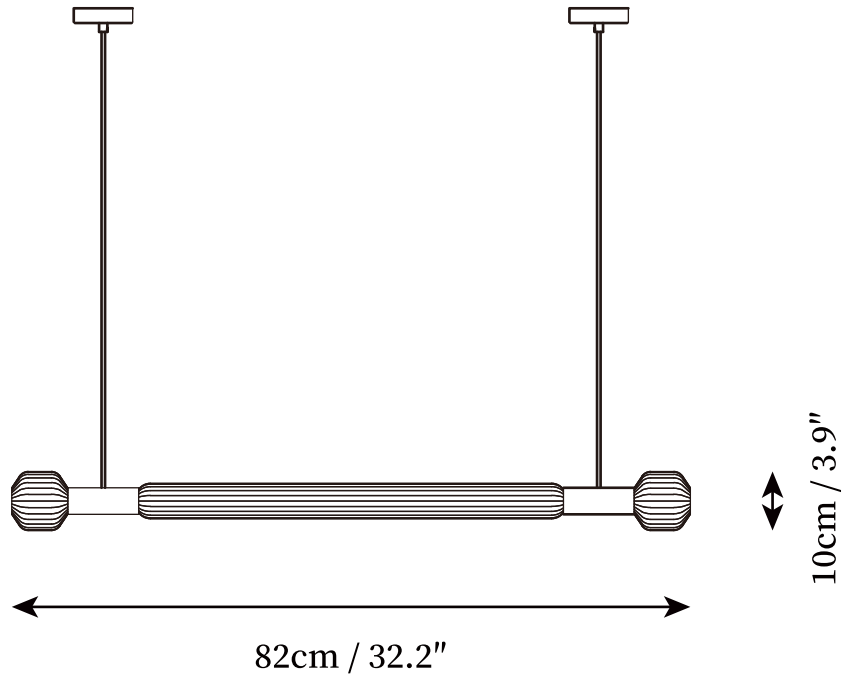

SPECIFICATION SHEET

Model I:

SPECIFICATION DETAILS

*For custom options, consult factory for details

Fixture Dimensions	L 32.2" X H 3.9"
Light source	E26 or E27. (bulb not included).
Wattage	MAX 40W incandescent bulb or LED equivalent.
Voltage	AC 110-240V
Mounting	Hardwired.
Dimming	Compatible with dimmable bulbs (bulb not included)
Control method	Compatible with common wall switches(not included)
Finishes	Gold.
Shade Details	Clear.
Material	Metal, Aluminium, Glass.
Wire Length	The standard length of the cord is 59" (150 cm), the length is adjustable.