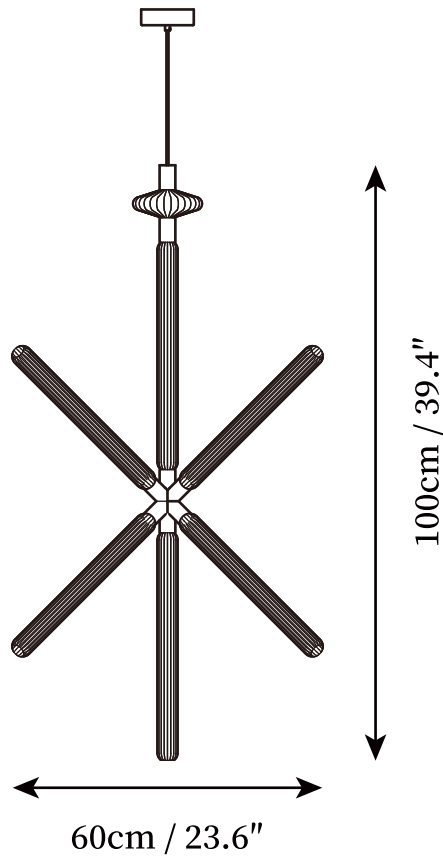

### SPECIFICATION DETAILS

\*For custom options, consult factory for details

<b>Fixture Dimensions</b>	D 8.3" x H 39.4"
<b>Light source</b>	E26 or E27. (bulb not included).
<b>Wattage</b>	MAX 40W incandescent bulb or LED equivalent.
<b>Voltage</b>	AC 110-240V
<b>Mounting</b>	Hardwired.
<b>Dimming</b>	Compatible with dimmable bulbs (bulb not included)
<b>Control method</b>	Compatible with common wall switches (not included)
<b>Finishes</b>	Gold, Chrome.
<b>Shade Details</b>	Clear.
<b>Material</b>	Metal, Aluminium, Glass.
<b>Wire Length</b>	The standard length of the cord is 59" (150 cm), the length is adjustable.

### SPECIFICATION DETAILS

\*For custom options, consult factory for details

<b>Fixture Dimensions</b>	D 23.6" X H 59"
<b>Light source</b>	E26 or E27. (bulb not included).
<b>Wattage</b>	MAX 40W incandescent bulb or LED equivalent.
<b>Voltage</b>	AC 110-240V
<b>Mounting</b>	Hardwired.
<b>Dimming</b>	Compatible with dimmable bulbs (bulb not included)
<b>Control method</b>	Compatible with common wall switches(not included)
<b>Finishes</b>	Gold, Chrome.
<b>Shade Details</b>	Clear.
<b>Material</b>	Metal, Aluminium, Glass.
<b>Wire Length</b>	The standard length of the cord is 59" (150 cm), the length is adjustable.

### SPECIFICATION DETAILS

\*For custom options, consult factory for details

<b>Fixture Dimensions</b>	D 23.6" X H 39.4"
<b>Light source</b>	E26 or E27. (bulb not included).
<b>Wattage</b>	MAX 40W incandescent bulb or LED equivalent.
<b>Voltage</b>	AC 110-240V
<b>Mounting</b>	Hardwired.
<b>Dimming</b>	Compatible with dimmable bulbs (bulb not included)
<b>Control method</b>	Compatible with common wall switches (not included)
<b>Finishes</b>	Gold, Chrome.
<b>Shade Details</b>	Clear.
<b>Material</b>	Metal, Aluminium, Glass.
<b>Wire Length</b>	The standard length of the cord is 59" (150 cm), the length is adjustable.