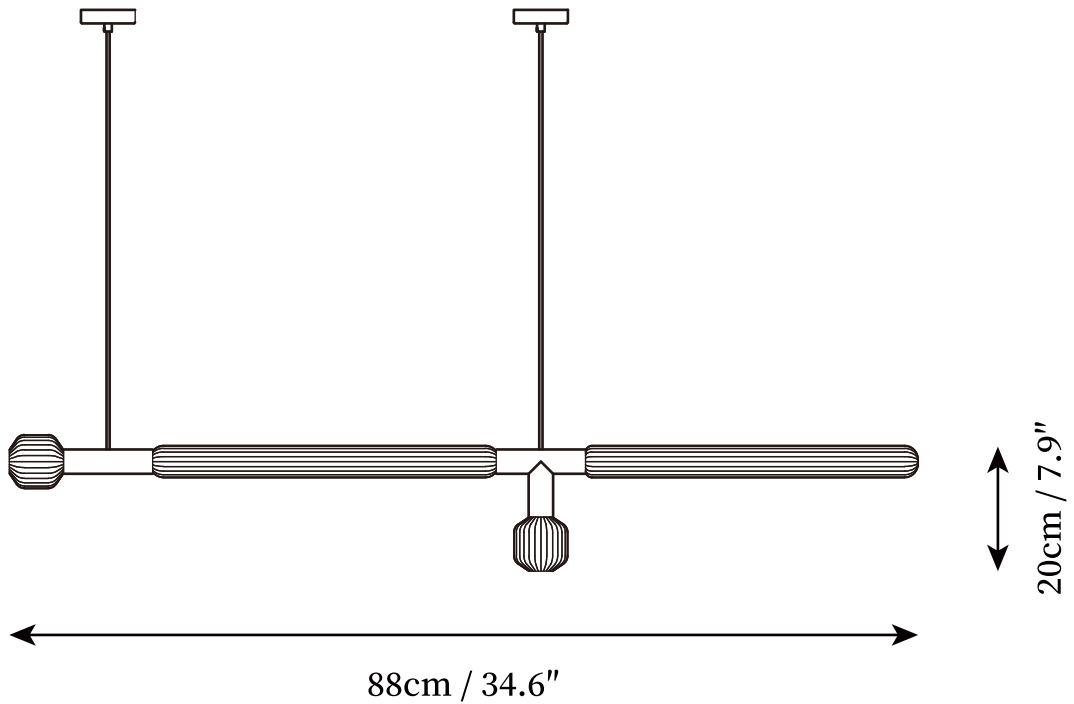

SPECIFICATION SHEET

Model K:

SPECIFICATION DETAILS

*For custom options, consult factory for details

Fixture Dimensions	L 34.6" X H 7.9"
Light source	E26 or E27. (bulb not included).
Wattage	MAX 40W incandescent bulb or LED equivalent.
Voltage	AC 110-240V
Mounting	Hardwired.
Dimming	Compatible with dimmable bulbs (bulb not included)
Control method	Compatible with common wall switches(not included)
Finishes	Gold, Chrome.
Shade Details	Clear.
Material	Metal, Aluminium, Glass.
Wire Length	The standard length of the cord is 59" (150 cm), the length is adjustable.