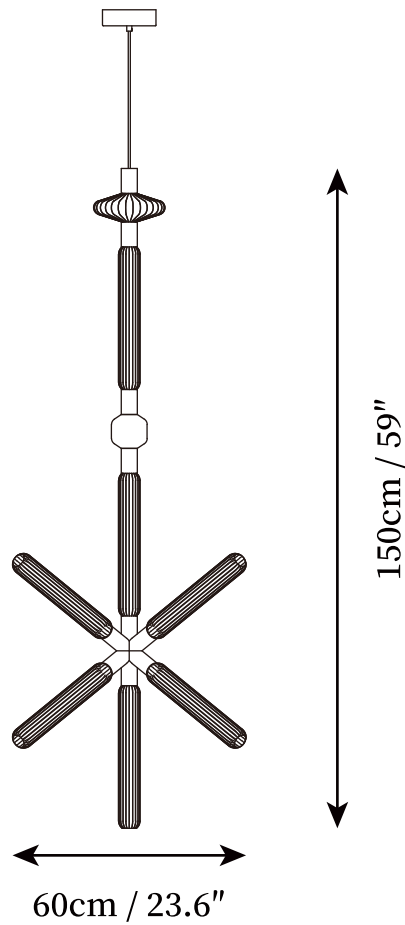

### SPECIFICATION DETAILS

\*For custom options, consult factory for details

<b>Fixture Dimensions</b>	D 8.3" x H 39.4"
<b>Light source</b>	E26 or E27. (bulb not included).
<b>Wattage</b>	MAX 40W incandescent bulb or LED equivalent.
<b>Voltage</b>	AC 110-240V
<b>Mounting</b>	Hardwired.
<b>Dimming</b>	Compatible with dimmable bulbs (bulb not included)
<b>Control method</b>	Compatible with common wall switches (not included)
<b>Finishes</b>	Gold, Chrome.
<b>Shade Details</b>	Clear.
<b>Material</b>	Metal, Aluminium, Glass.
<b>Wire Length</b>	The standard length of the cord is 59" (150 cm), the length is adjustable.

### SPECIFICATION DETAILS

\*For custom options, consult factory for details

<b>Fixture Dimensions</b>	D 23.6" X H 59"
<b>Light source</b>	E26 or E27. (bulb not included).
<b>Wattage</b>	MAX 40W incandescent bulb or LED equivalent.
<b>Voltage</b>	AC 110-240V
<b>Mounting</b>	Hardwired.
<b>Dimming</b>	Compatible with dimmable bulbs (bulb not included)
<b>Control method</b>	Compatible with common wall switches(not included)
<b>Finishes</b>	Gold, Chrome.
<b>Shade Details</b>	Clear.
<b>Material</b>	Metal, Aluminium, Glass.
<b>Wire Length</b>	The standard length of the cord is 59" (150 cm), the length is adjustable.

### SPECIFICATION DETAILS

\*For custom options, consult factory for details

<b>Fixture Dimensions</b>	D 23.6" X H 39.4"
<b>Light source</b>	E26 or E27. (bulb not included).
<b>Wattage</b>	MAX 40W incandescent bulb or LED equivalent.
<b>Voltage</b>	AC 110-240V
<b>Mounting</b>	Hardwired.
<b>Dimming</b>	Compatible with dimmable bulbs (bulb not included)
<b>Control method</b>	Compatible with common wall switches (not included)
<b>Finishes</b>	Gold, Chrome.
<b>Shade Details</b>	Clear.
<b>Material</b>	Metal, Aluminium, Glass.
<b>Wire Length</b>	The standard length of the cord is 59" (150 cm), the length is adjustable.