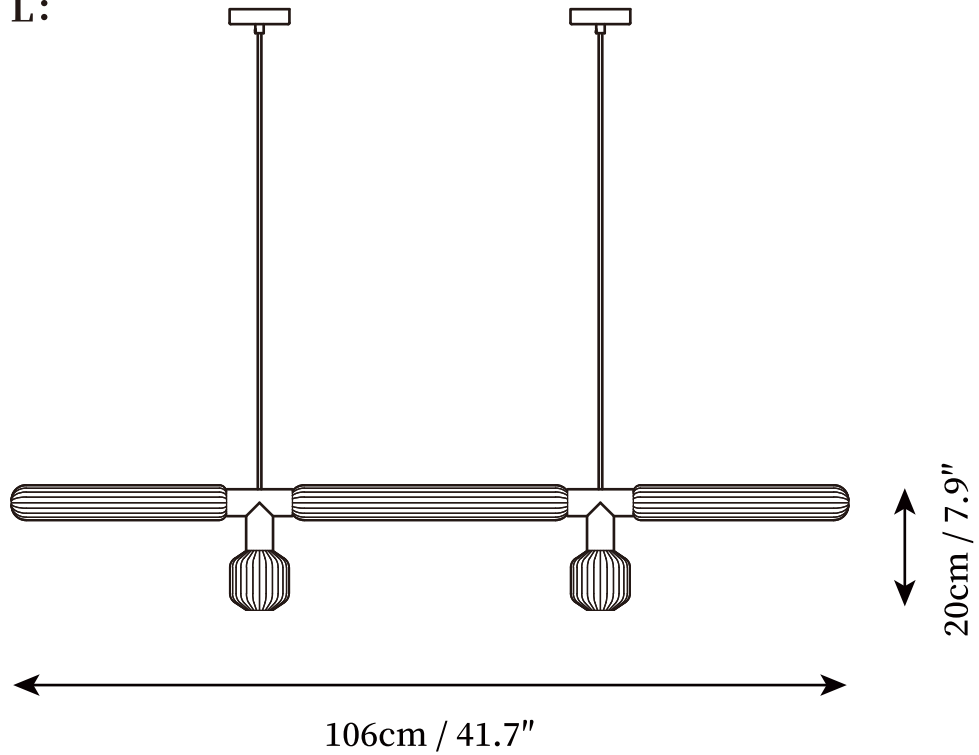

SPECIFICATION SHEET

Model L:

SPECIFICATION DETAILS

*For custom options, consult factory for details

Fixture Dimensions	L 41.7" X H 7.9"
Light source	E26 or E27. (bulb not included).
Wattage	MAX 40W incandescent bulb or LED equivalent.
Voltage	AC 110-240V
Mounting	Hardwired.
Dimming	Compatible with dimmable bulbs (bulb not included)
Control method	Compatible with common wall switches (not included)
Finishes	Gold, Chrome.
Shade Details	Clear.
Material	Metal, Aluminium, Glass.
Wire Length	The standard length of the cord is 59" (150 cm), the length is adjustable.